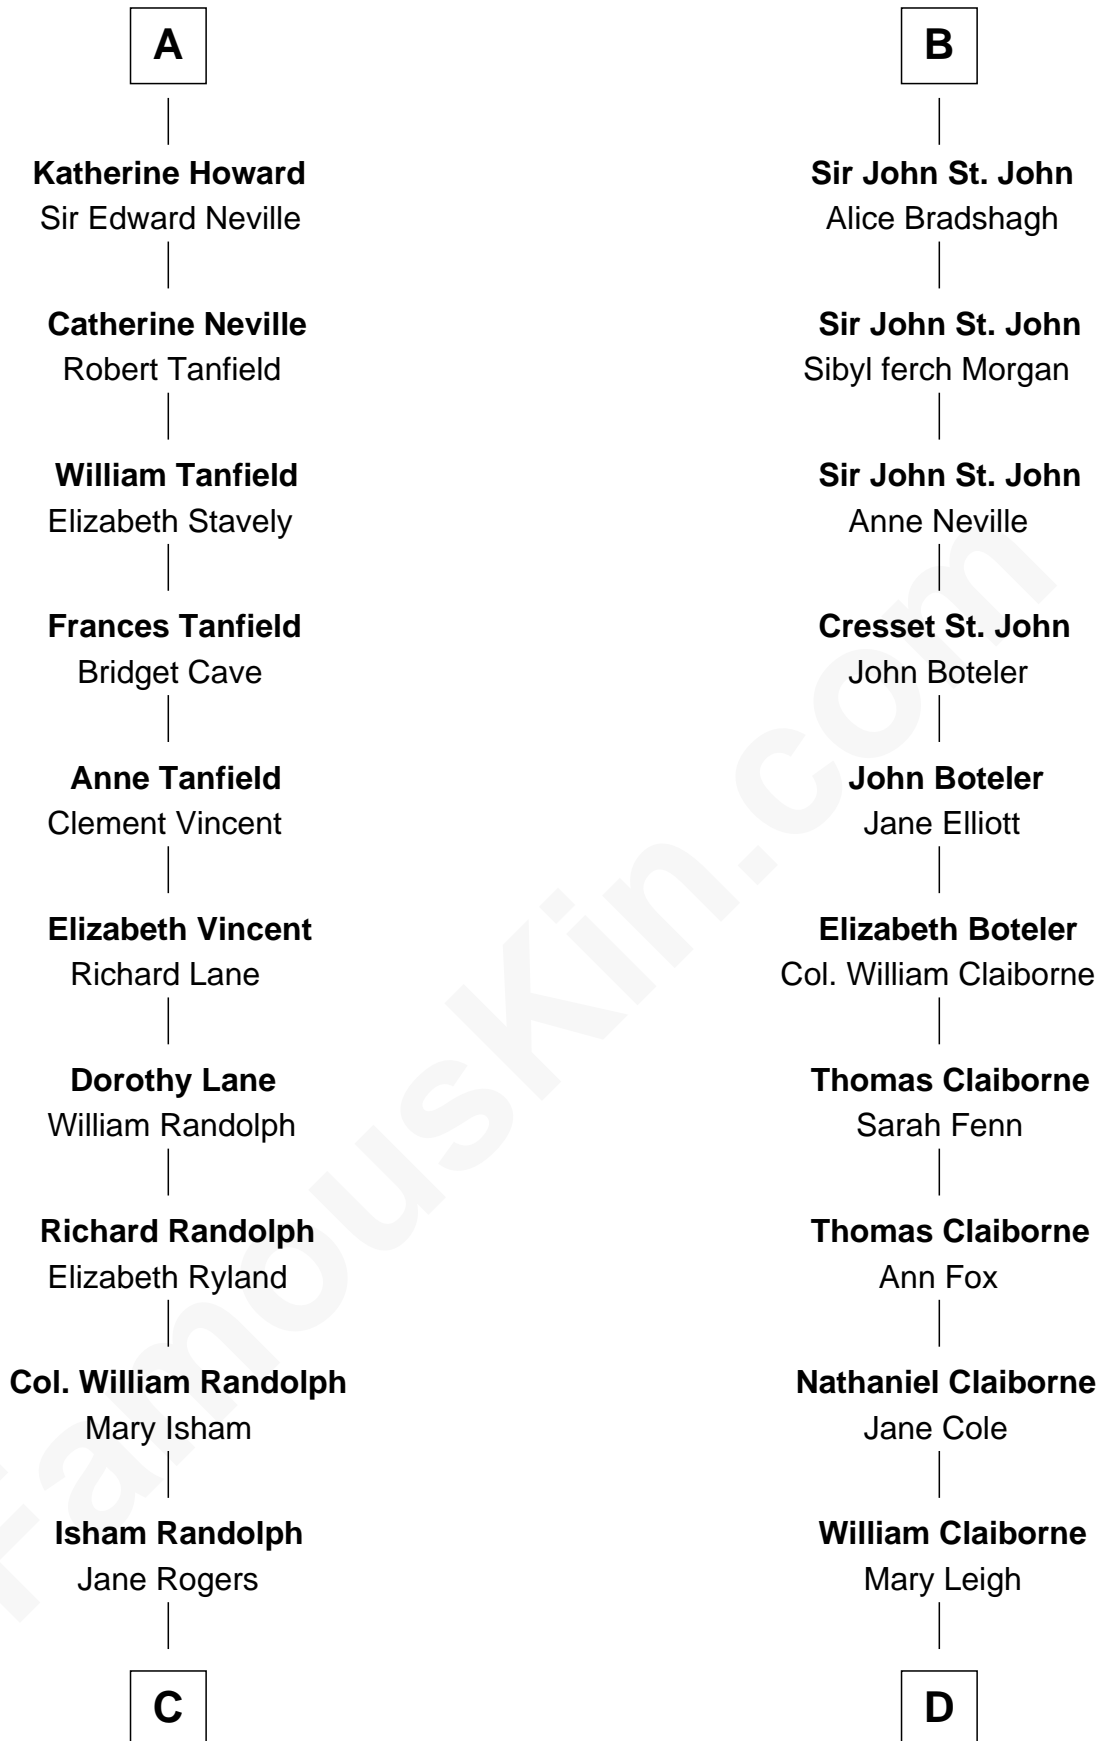

FamousKin.com

Relationship Chart of

Thomas Jefferson

3rd U.S. President and Signer of the Declaration of Independence

18th cousin 3 times removed of

Liz Claiborne

Fashion Designer and Founder of Liz Claiborne Inc.

C

Jane Randolph
Peter Jefferson

Thomas Jefferson
3rd U.S. President

D

William Charles Cole Claiborne
Clarisse Duralde

William Charles Cole Claiborne
Louise de Balathier

Fernand Claiborne
Marie Louise Villeré