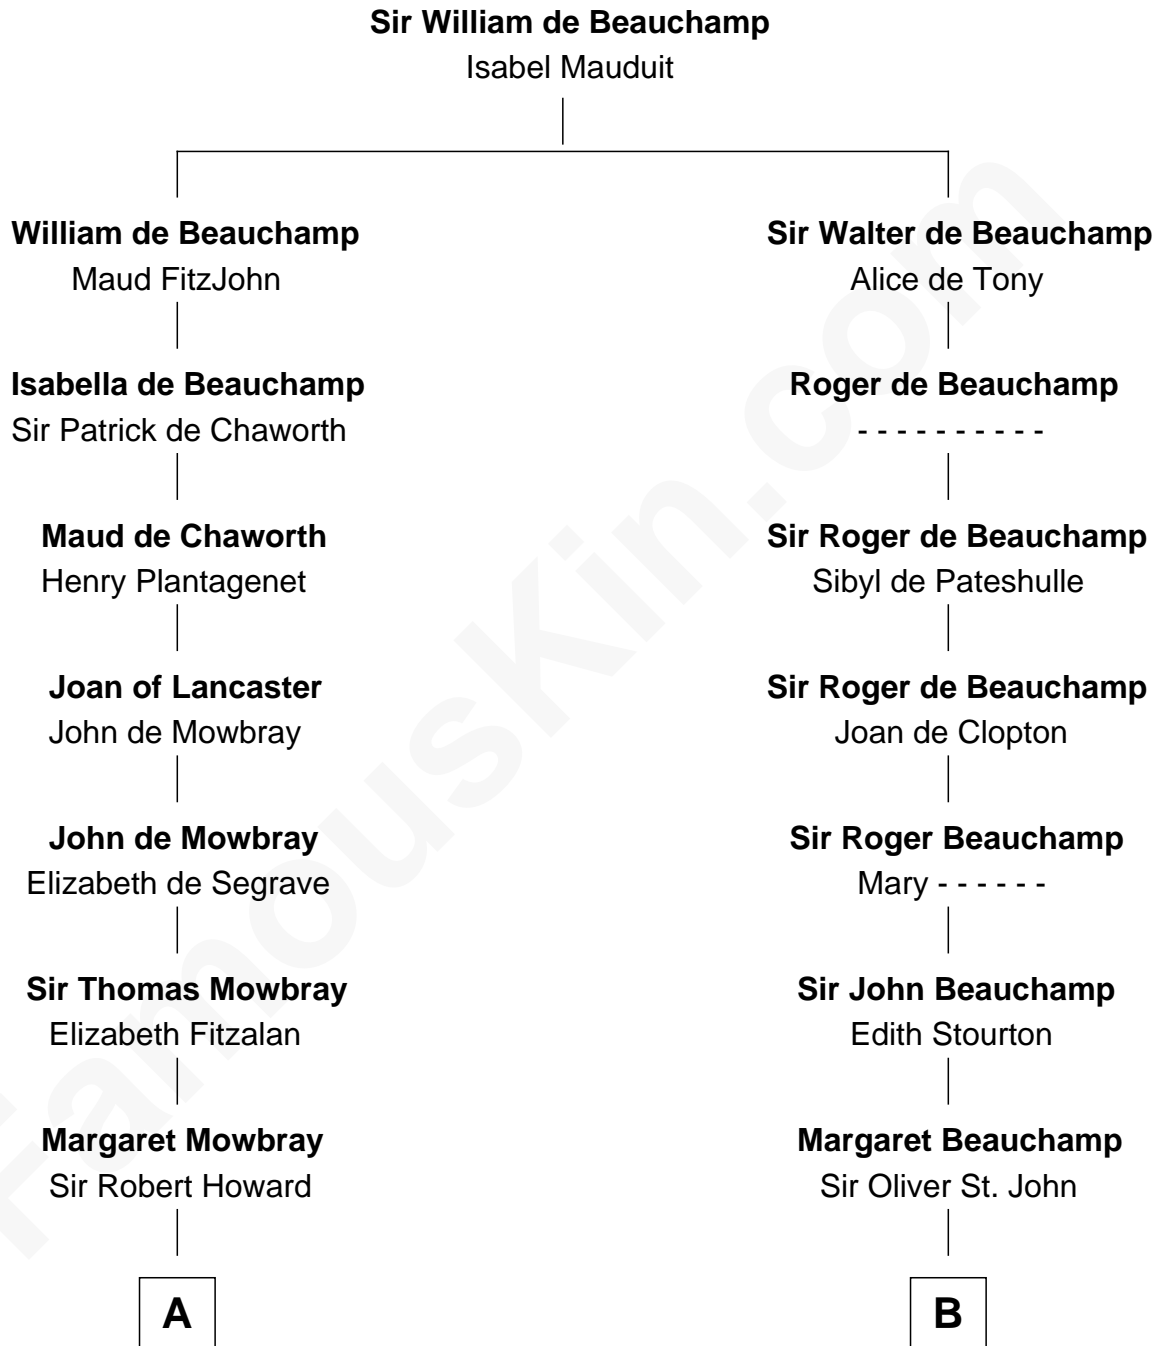

FamousKin.com

Relationship Chart of

Thomas Jefferson

3rd U.S. President and Signer of the Declaration of Independence

18th cousin 3 times removed of

Liz Claiborne

Fashion Designer and Founder of Liz Claiborne Inc.

C

Jane Randolph
Peter Jefferson

Thomas Jefferson
3rd U.S. President

D

William Charles Cole Claiborne
Clarisse Duralde

William Charles Cole Claiborne
Louise de Balathier

Fernand Claiborne
Marie Louise Villeré