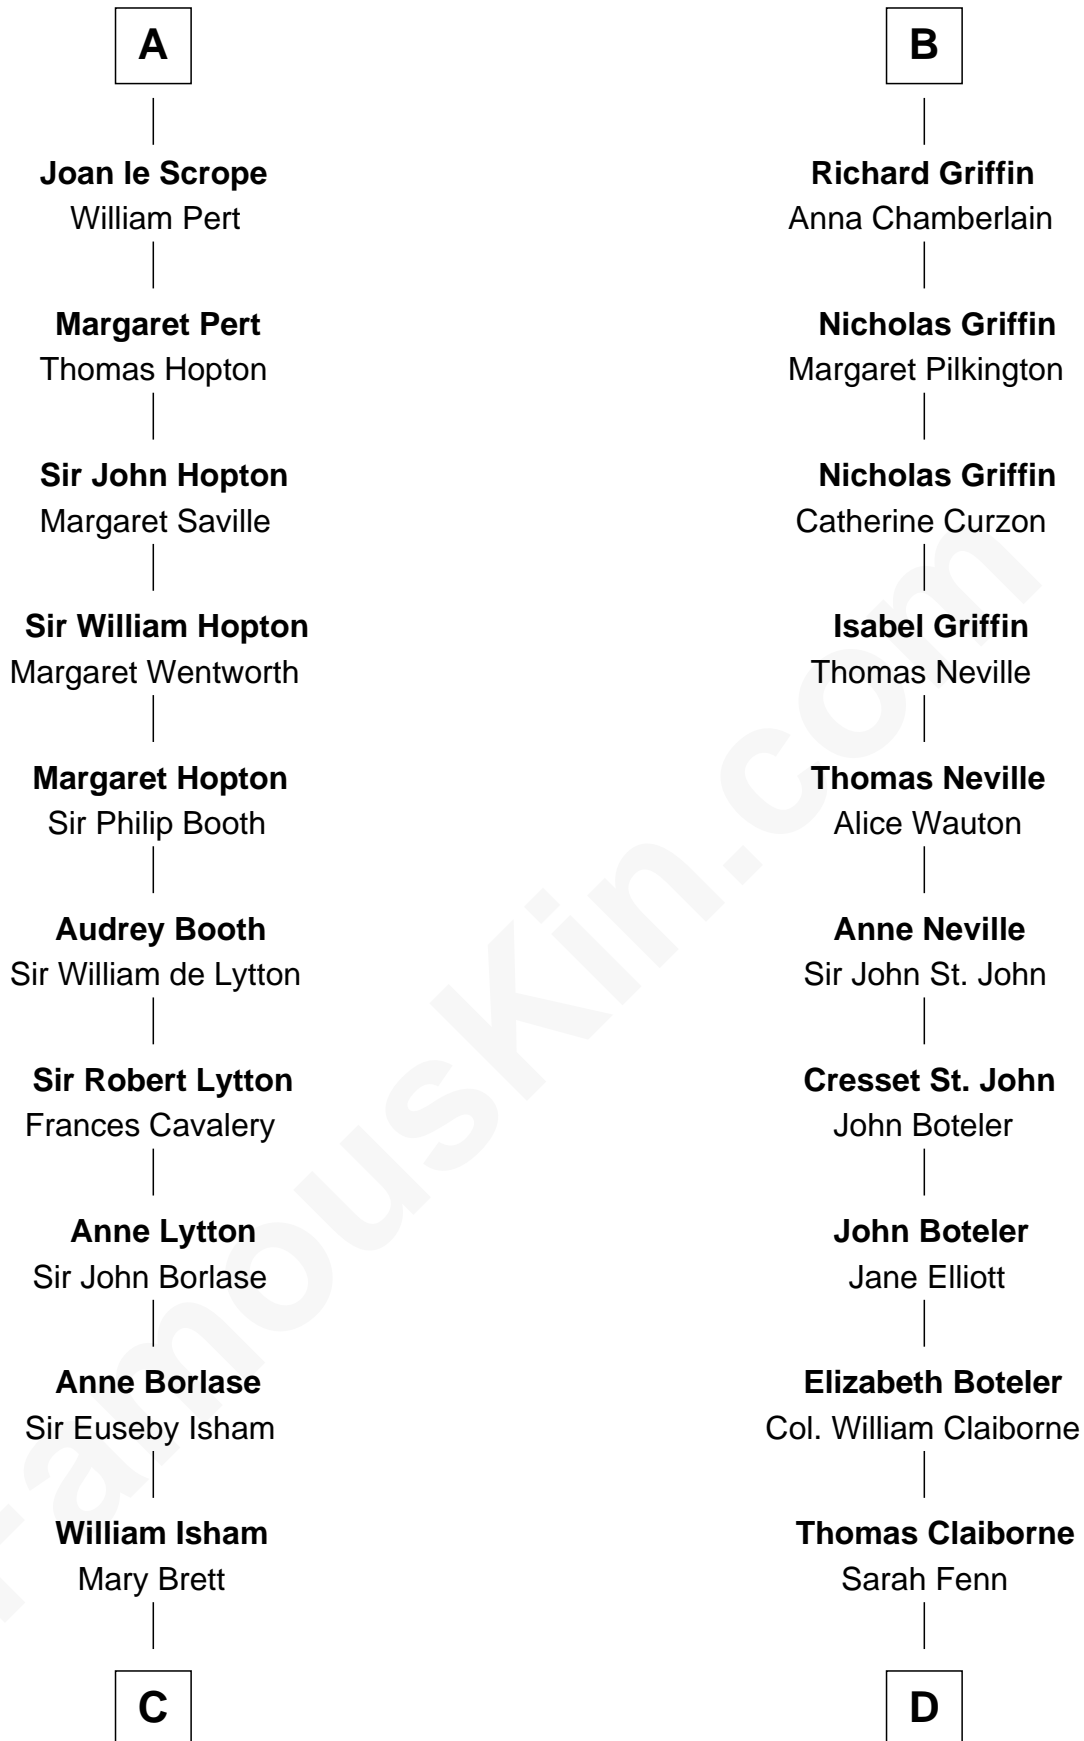

FamousKin.com

Relationship Chart of

Thomas Jefferson

3rd U.S. President and Signer of the Declaration of Independence

20th cousin 1 time removed of

William C. C. Claiborne
1st Governor of Louisiana

C

Henry Isham
Katherine Banks

Mary Isham
Col. William Randolph

Isham Randolph
Jane Rogers

Jane Randolph
Peter Jefferson

Thomas Jefferson
3rd U.S. President

D

Thomas Claiborne
Ann Fox

Nathaniel Claiborne
Jane Cole

William Claiborne
Mary Leigh