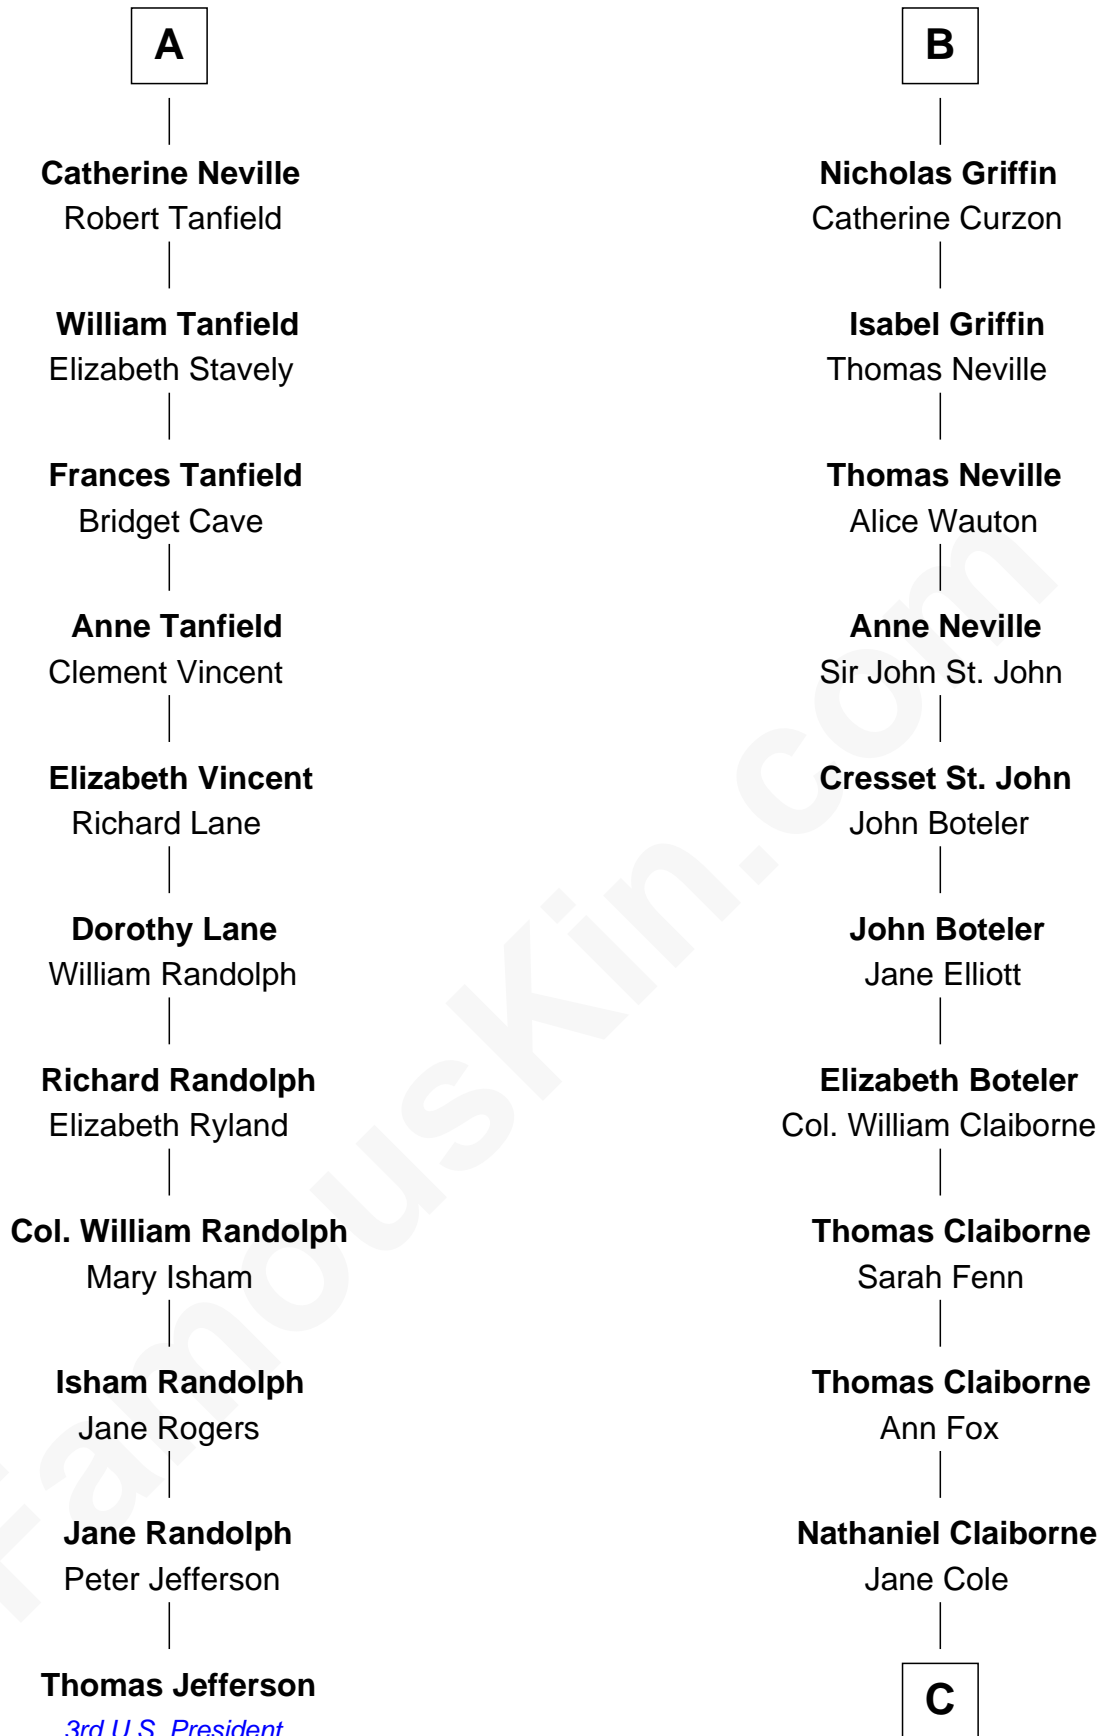

FamousKin.com

Relationship Chart of

Thomas Jefferson

3rd U.S. President and Signer of the Declaration of Independence

17th cousin 1 time removed of

William C. C. Claiborne
1st Governor of Louisiana

William de Braiose
Eva Marshal

FamousKin.com