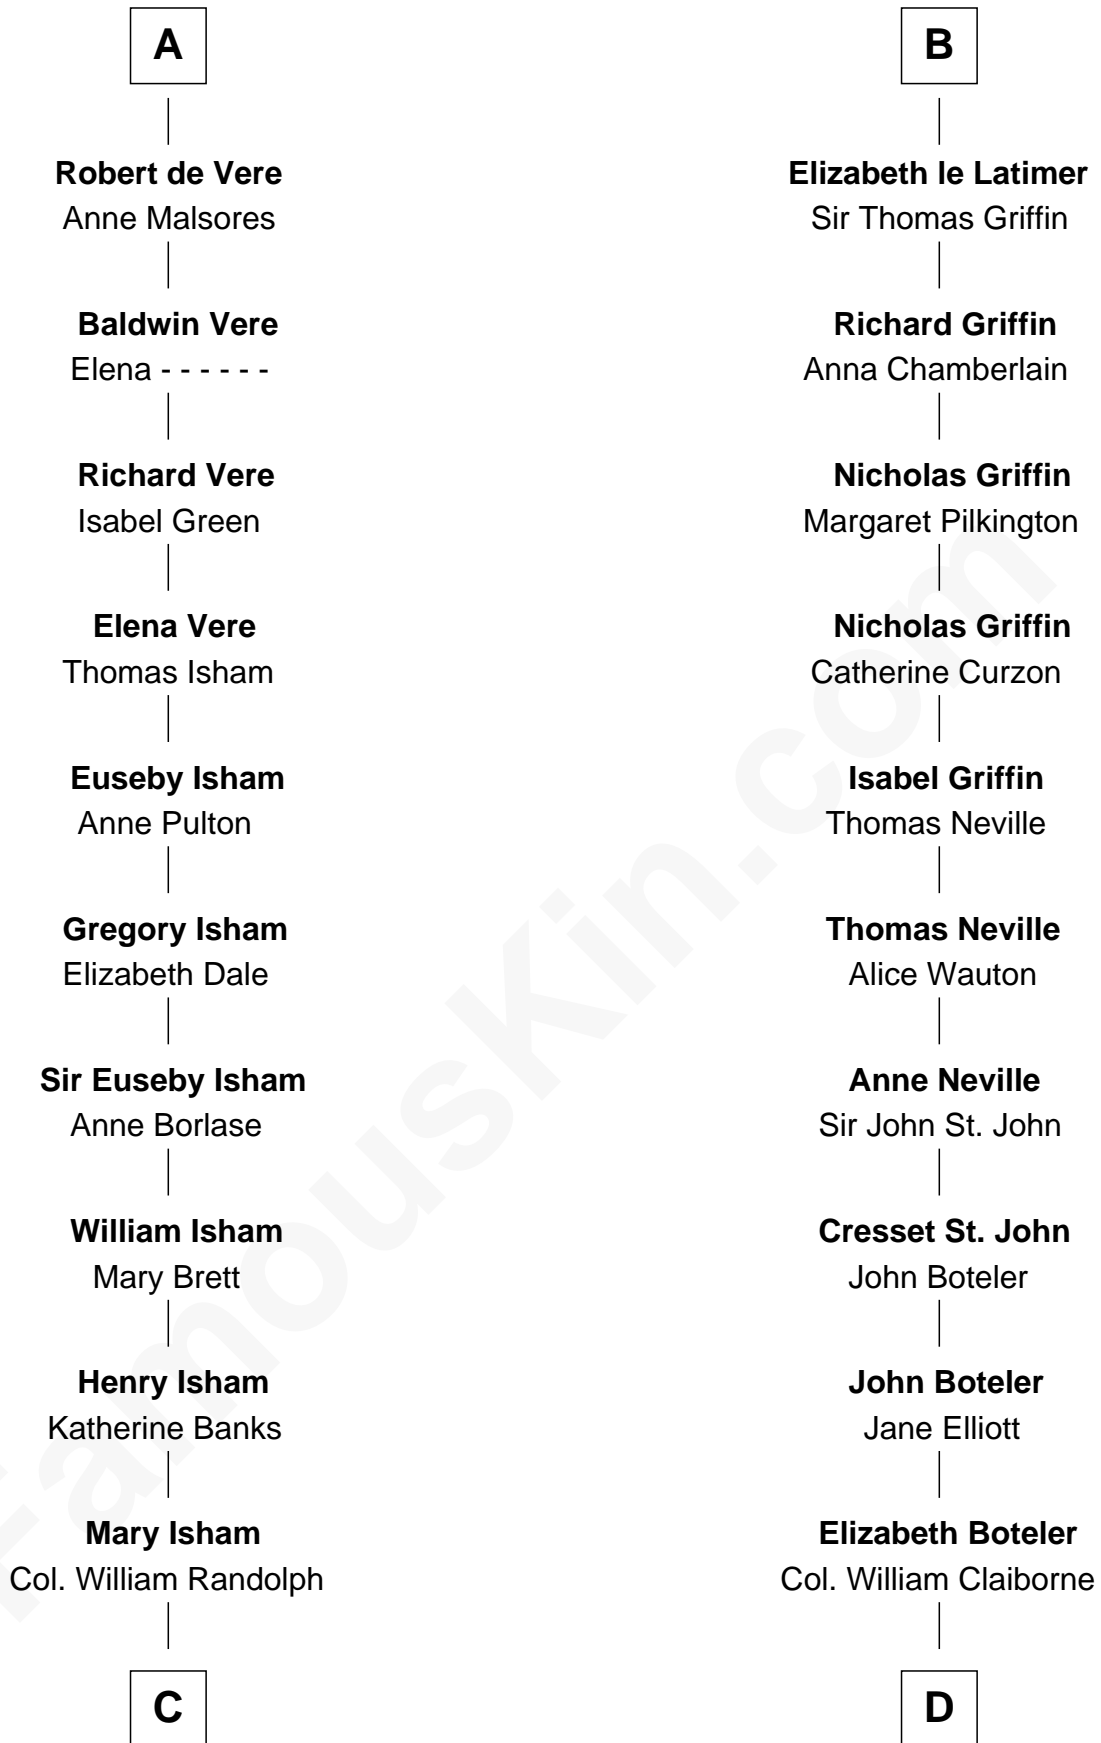

FamousKin.com

Relationship Chart of

Thomas Jefferson

3rd U.S. President and Signer of the Declaration of Independence

19th cousin 2 times removed of

William C. C. Claiborne
1st Governor of Louisiana

C

Isham Randolph
Jane Rogers

Jane Randolph
Peter Jefferson

Thomas Jefferson
3rd U.S. President

D

Thomas Claiborne
Sarah Fenn

Thomas Claiborne
Ann Fox

Nathaniel Claiborne
Jane Cole

William Claiborne
Mary Leigh

William C. C. Claiborne
1st Governor of Louisiana