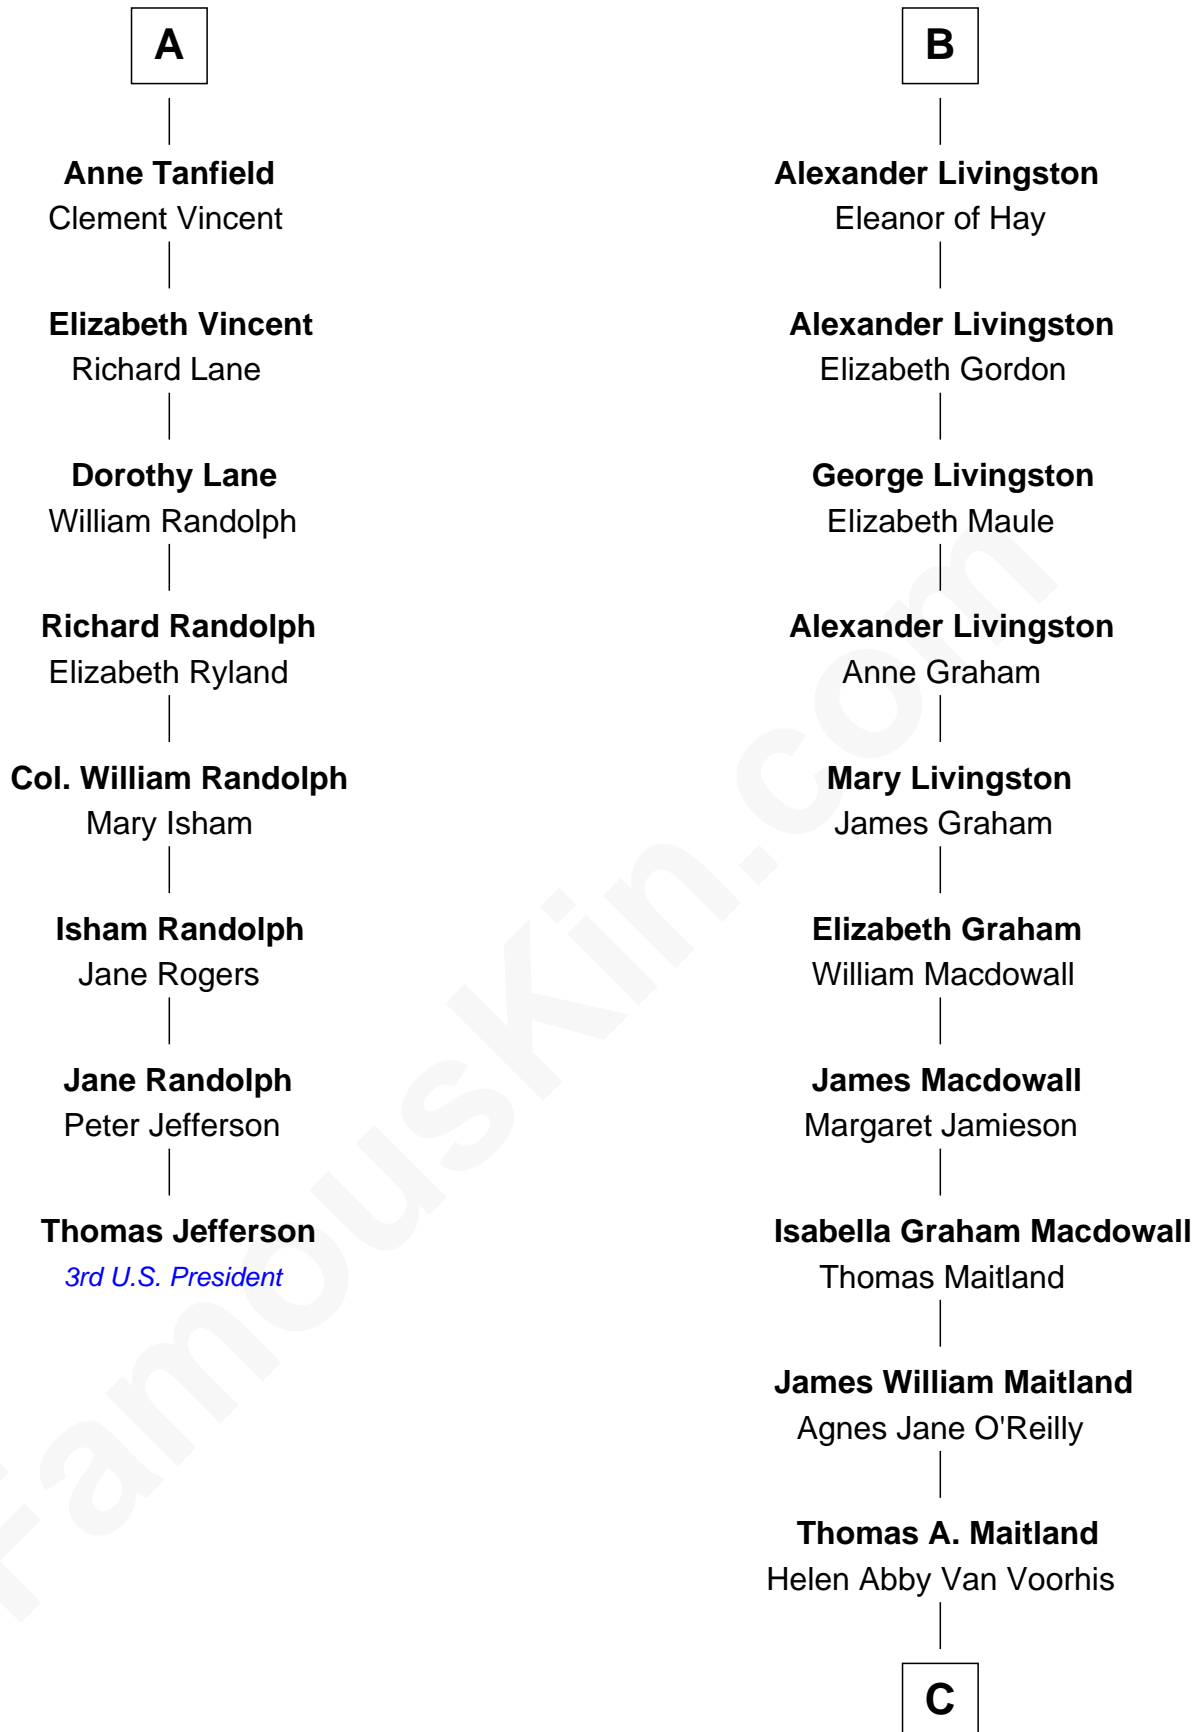

FamousKin.com

Relationship Chart of

Thomas Jefferson

3rd U.S. President and Signer of the Declaration of Independence

14th cousin 5 times removed of

Howard Dean

79th Governor of Vermont

C

James William Maitland

Sylvia Wigglesworth

Andrea Belden Maitland

Howard Brush Dean

Howard Dean

79th Governor of Vermont

FamousKin.com