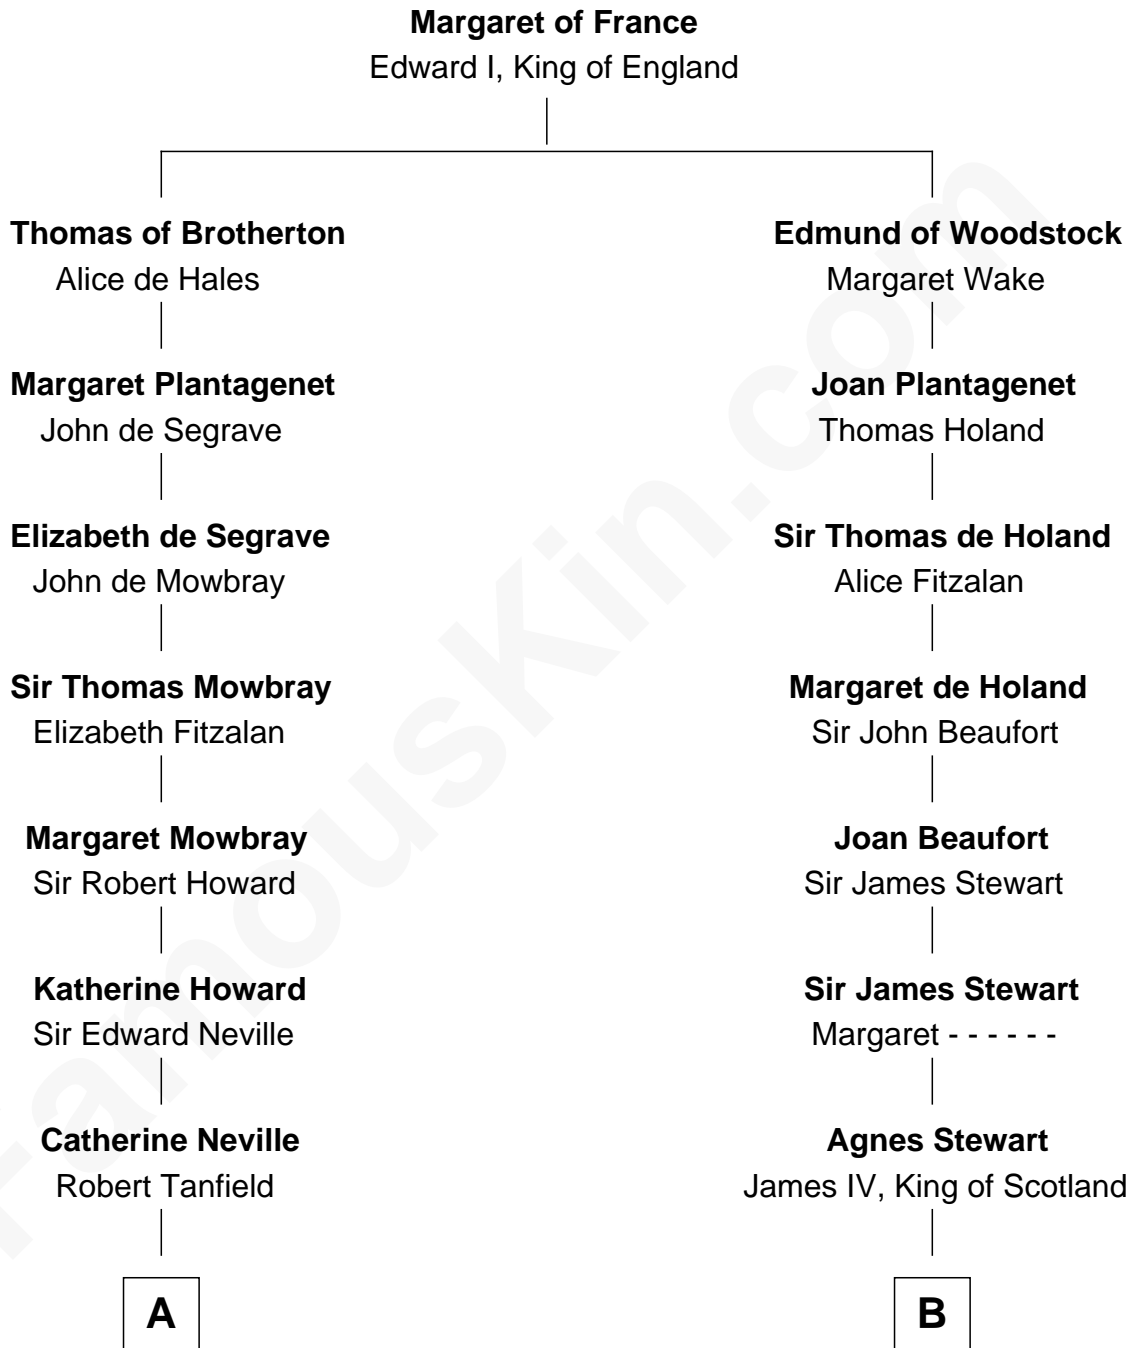

FamousKin.com

Relationship Chart of

Thomas Jefferson

3rd U.S. President and Signer of the Declaration of Independence

16th cousin 5 times removed of

Howard Dean

79th Governor of Vermont

C

James William Maitland

Agnes Jane O'Reilly

Thomas A. Maitland

Helen Abby Van Voorhis

James William Maitland

Sylvia Wigglesworth

Andrea Belden Maitland

Howard Brush Dean