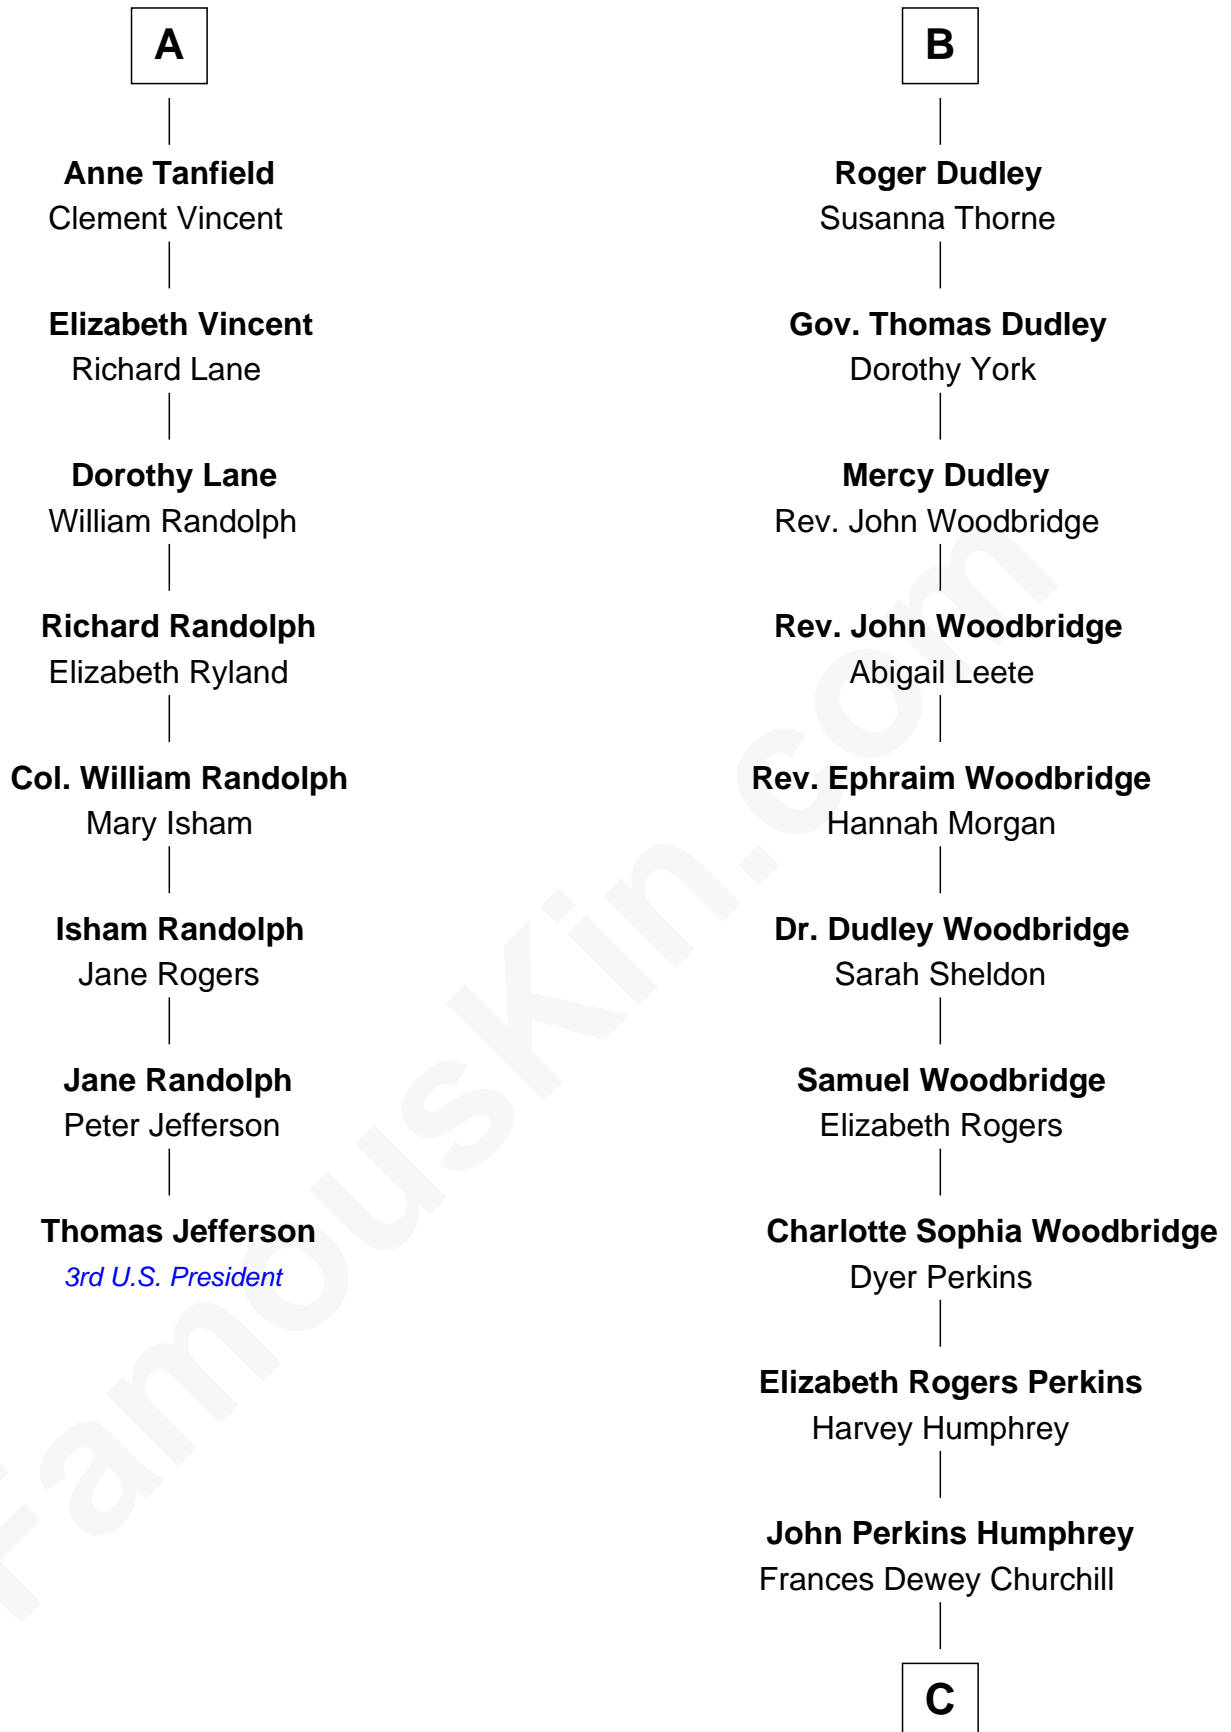

FamousKin.com

Relationship Chart of

Thomas Jefferson

3rd U.S. President and Signer of the Declaration of Independence

14th cousin 4 times removed of

Humphrey Bogart

Movie Actor

C

Maud Humphrey
Dr. Belmont Deforest Bogart

Humphrey Bogart
Movie Actor

FamousKin.com