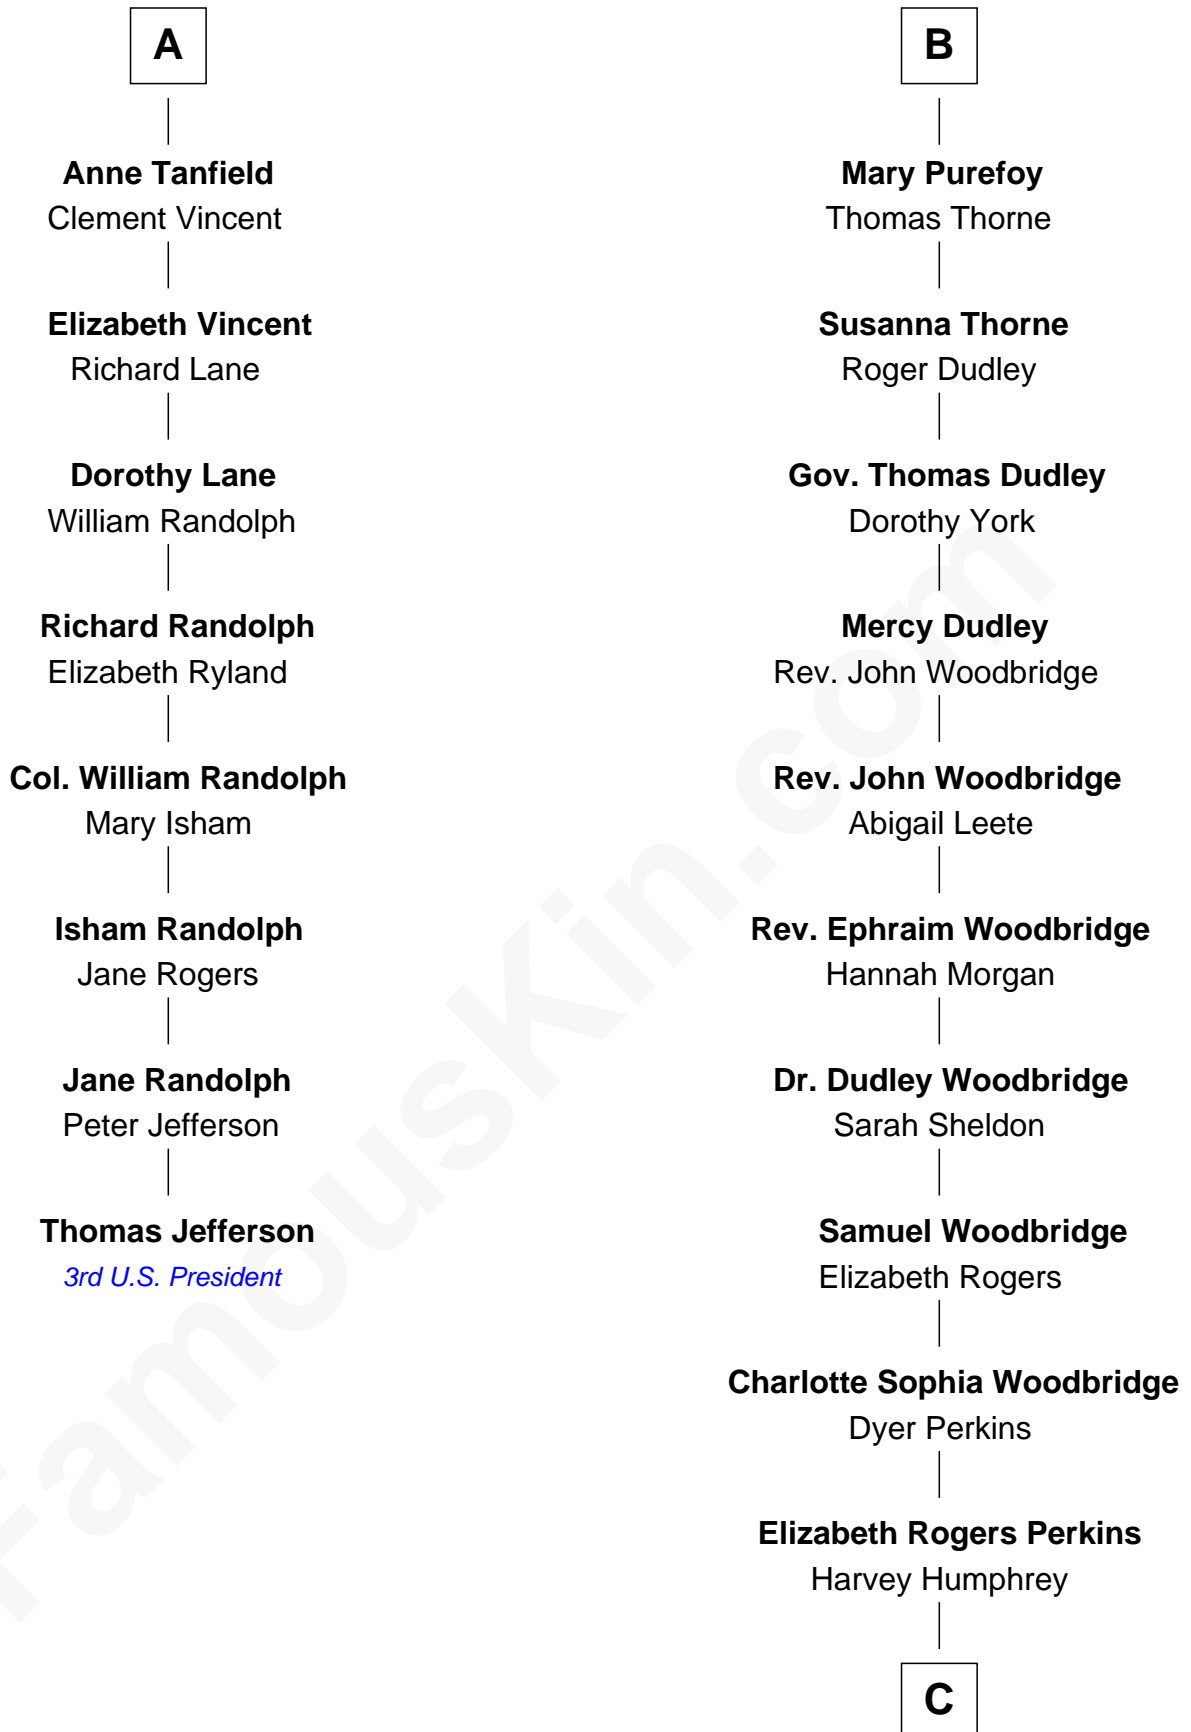

FamousKin.com

Relationship Chart of

Thomas Jefferson

3rd U.S. President and Signer of the Declaration of Independence

14th cousin 5 times removed of

Humphrey Bogart

Movie Actor

Sir John Howard
Alice de Bois

Sir Robert Howard
Margaret de Scales

Joan Howard
Sir Peter de Brewes

Sir John Howard
Alice Tendring

Beatrice Brewes
Sir Hugh Shirley

Sir Robert Howard
Margaret Mowbray

Sir Ralph Shirley
Joan Basset

Katherine Howard
Sir Edward Neville

Beatrice Shirley
John Brome

Catherine Neville
Robert Tanfield

Isabel Brome
John Denton

William Tanfield
Elizabeth Stavely

Alice Denton
Nicholas Purefoy

Frances Tanfield
Bridget Cave

Edward Purefoy
Anne Fettiplace

A

B

C

John Perkins Humphrey

Frances Dewey Churchill

Maud Humphrey

Dr. Belmont Deforest Bogart

Humphrey Bogart