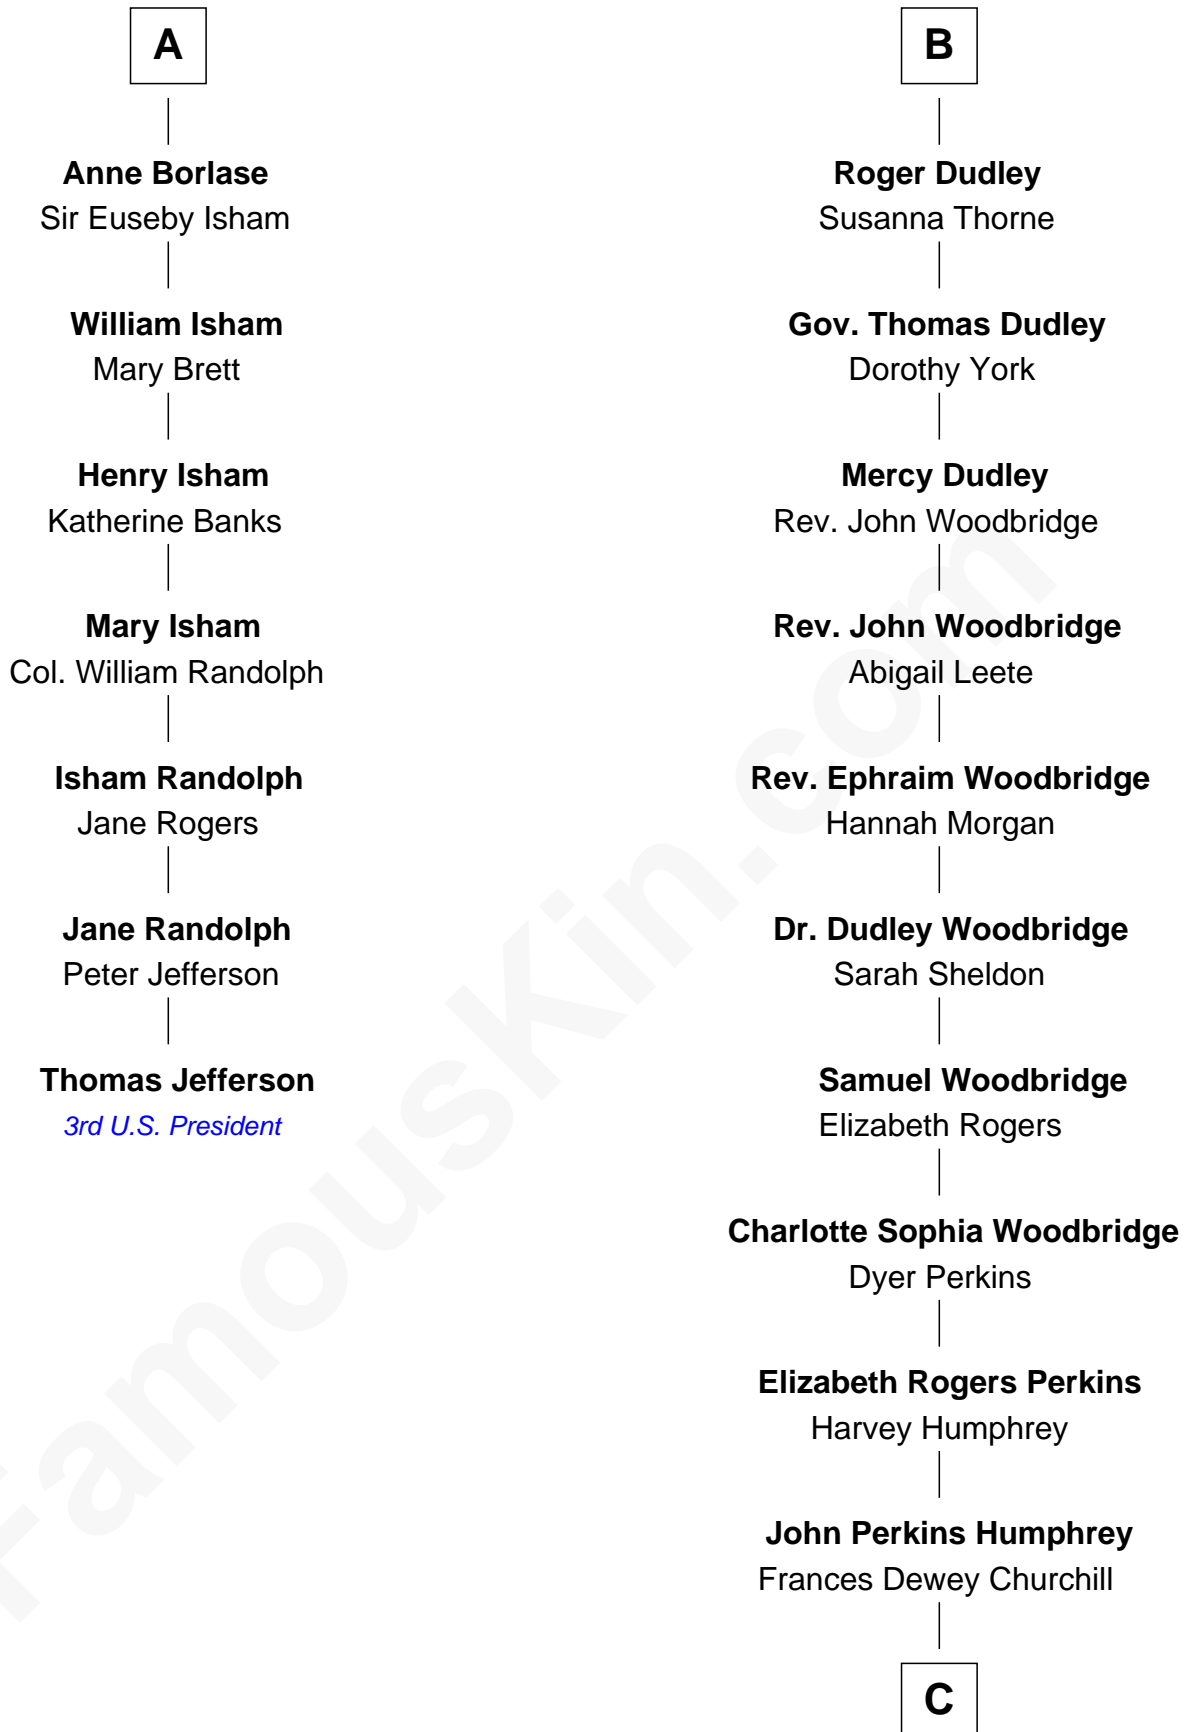

### Thomas Jefferson

3rd U.S. President and Signer of the Declaration of Independence

13th cousin 5 times removed of

**Humphrey Bogart**  
Movie Actor

**Sir Philip le Despencer**  
Elizabeth - - - - -

**Sir Philip le Despencer**  
Elizabeth de Tibetot

**Margery Despencer**  
Sir Roger Wentworth

**Margaret Wentworth**  
Sir William Hopton

**Margaret Hopton**  
Sir Philip Booth

**Audrey Booth**  
Sir William de Lytton

**Sir Robert Lytton**  
Frances Cavalery

**Anne Lytton**  
Sir John Borlase

**A**

**Alice le Despenser**  
Sir John Sutton

**Sir John Sutton**  
Constance Blount

**Sir John Sutton**  
Elizabeth Berkeley

**Sir Edmund Sutton**  
Joyce Tiptoft

**Sir Edward Sutton**  
Cecily Willoughby

**Sir John Sutton**  
Cecily Grey

**Sir Henry Dudley**  
- - - - - Ashton

Probable

**B**

**C**

**Maud Humphrey**  
Dr. Belmont Deforest Bogart

**Humphrey Bogart**  
*Movie Actor*

FamousKin.com