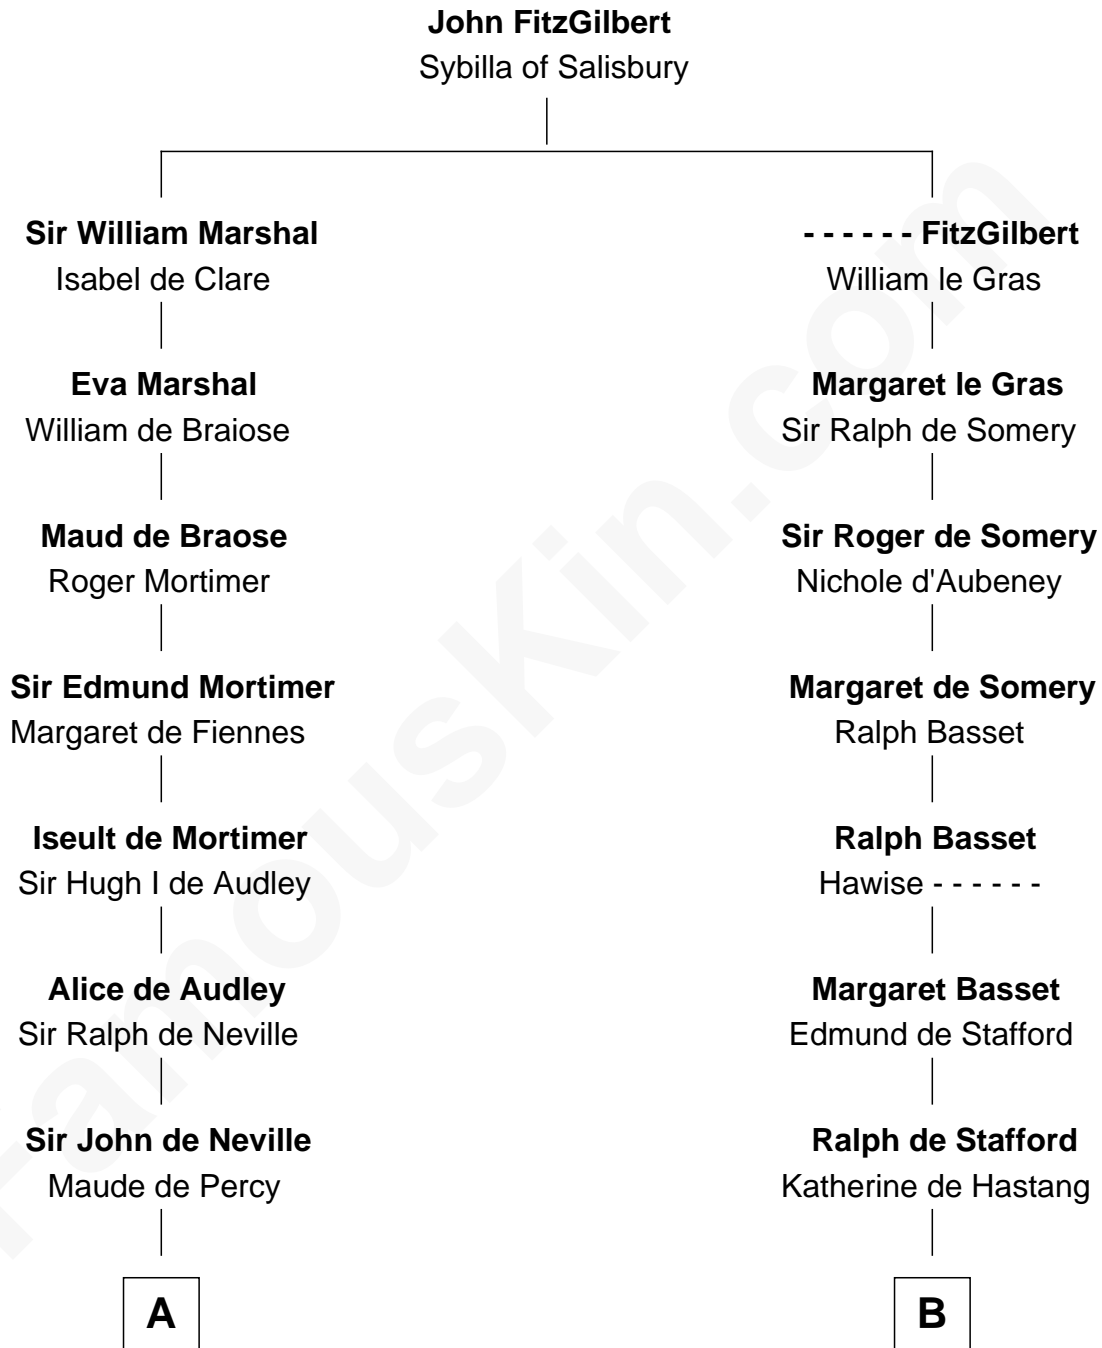

FamousKin.com

Relationship Chart of

Thomas Jefferson

3rd U.S. President and Signer of the Declaration of Independence

19th cousin 1 time removed of

William Greene

2nd Governor of Rhode Island

C

Isham Randolph

Jane Rogers

Jane Randolph

Peter Jefferson

Thomas Jefferson

3rd U.S. President

D

Annis Almy