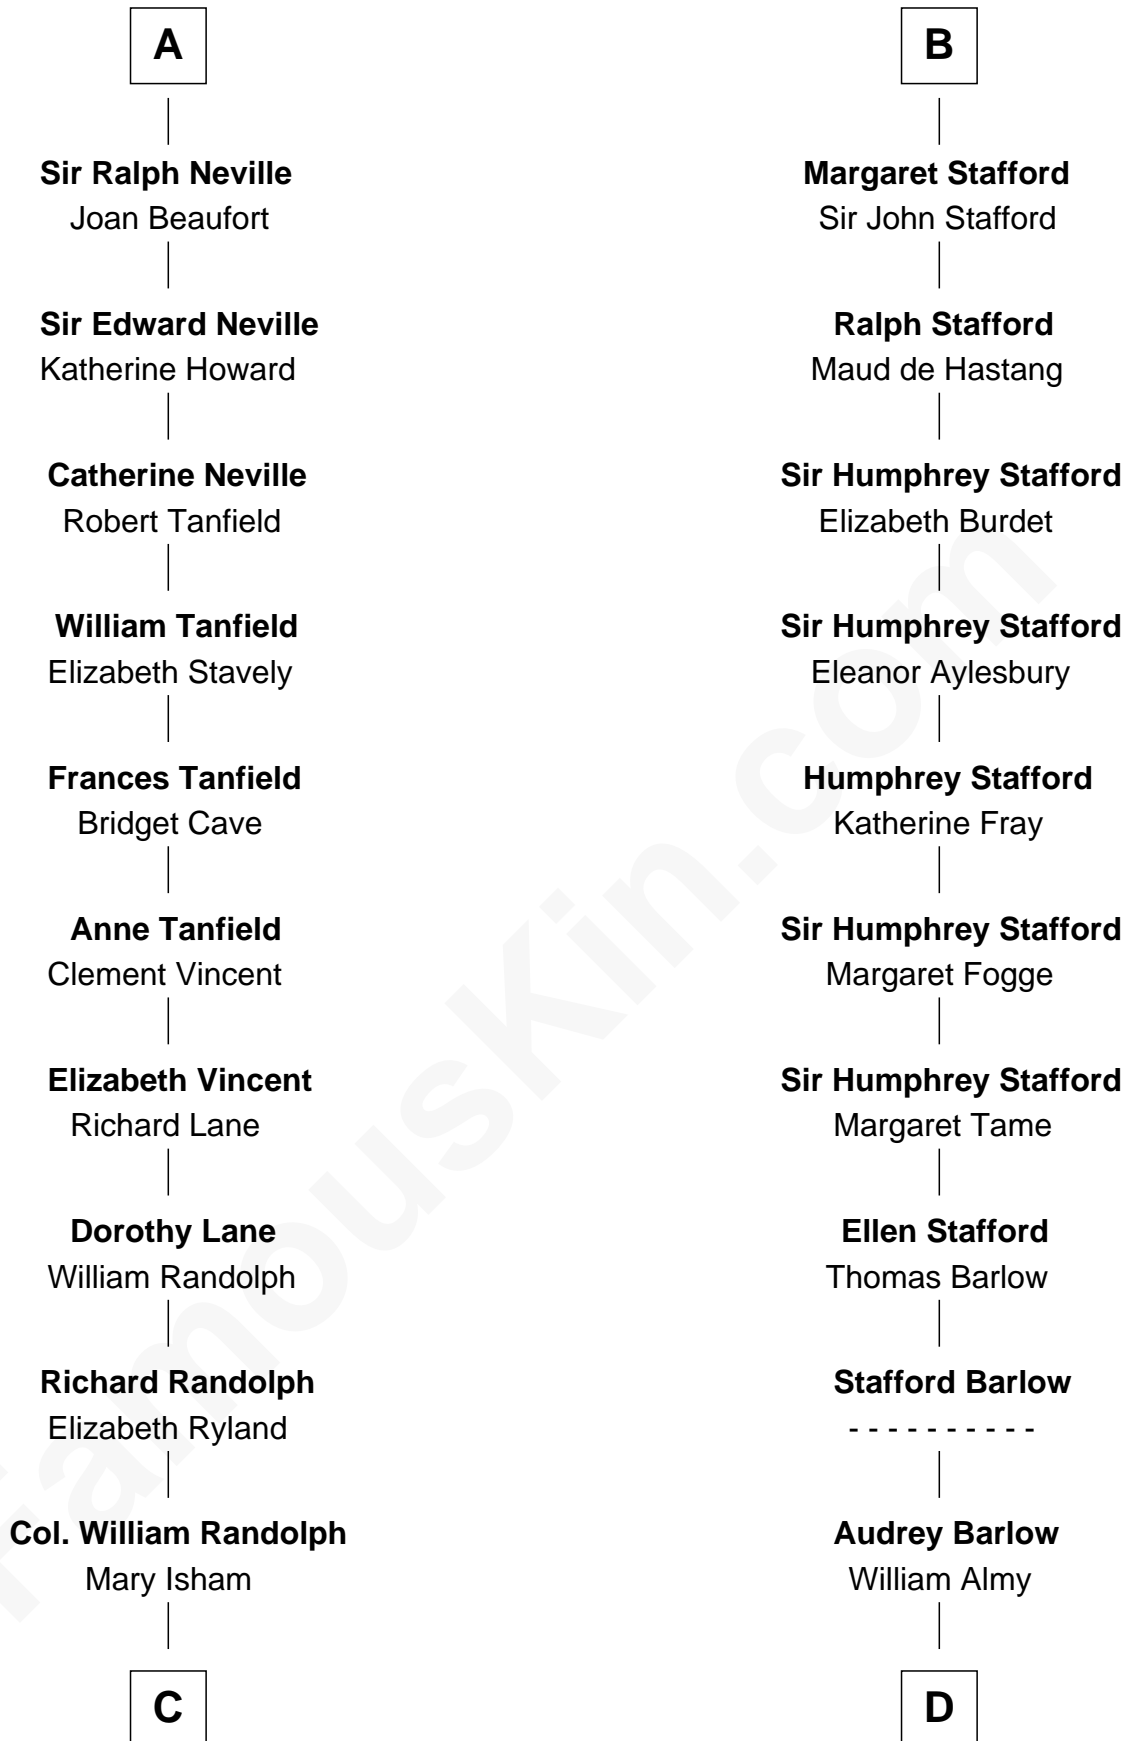

FamousKin.com

Relationship Chart of

Thomas Jefferson

3rd U.S. President and Signer of the Declaration of Independence

19th cousin 1 time removed of

William Greene

2nd Governor of Rhode Island

C

Isham Randolph

Jane Rogers

Jane Randolph

Peter Jefferson

Thomas Jefferson

3rd U.S. President

D

Annis Almy

John Greene

Samuel Greene

Mary Gorton

William Greene

Catharine Greene

William Greene

2nd Governor of Rhode Island