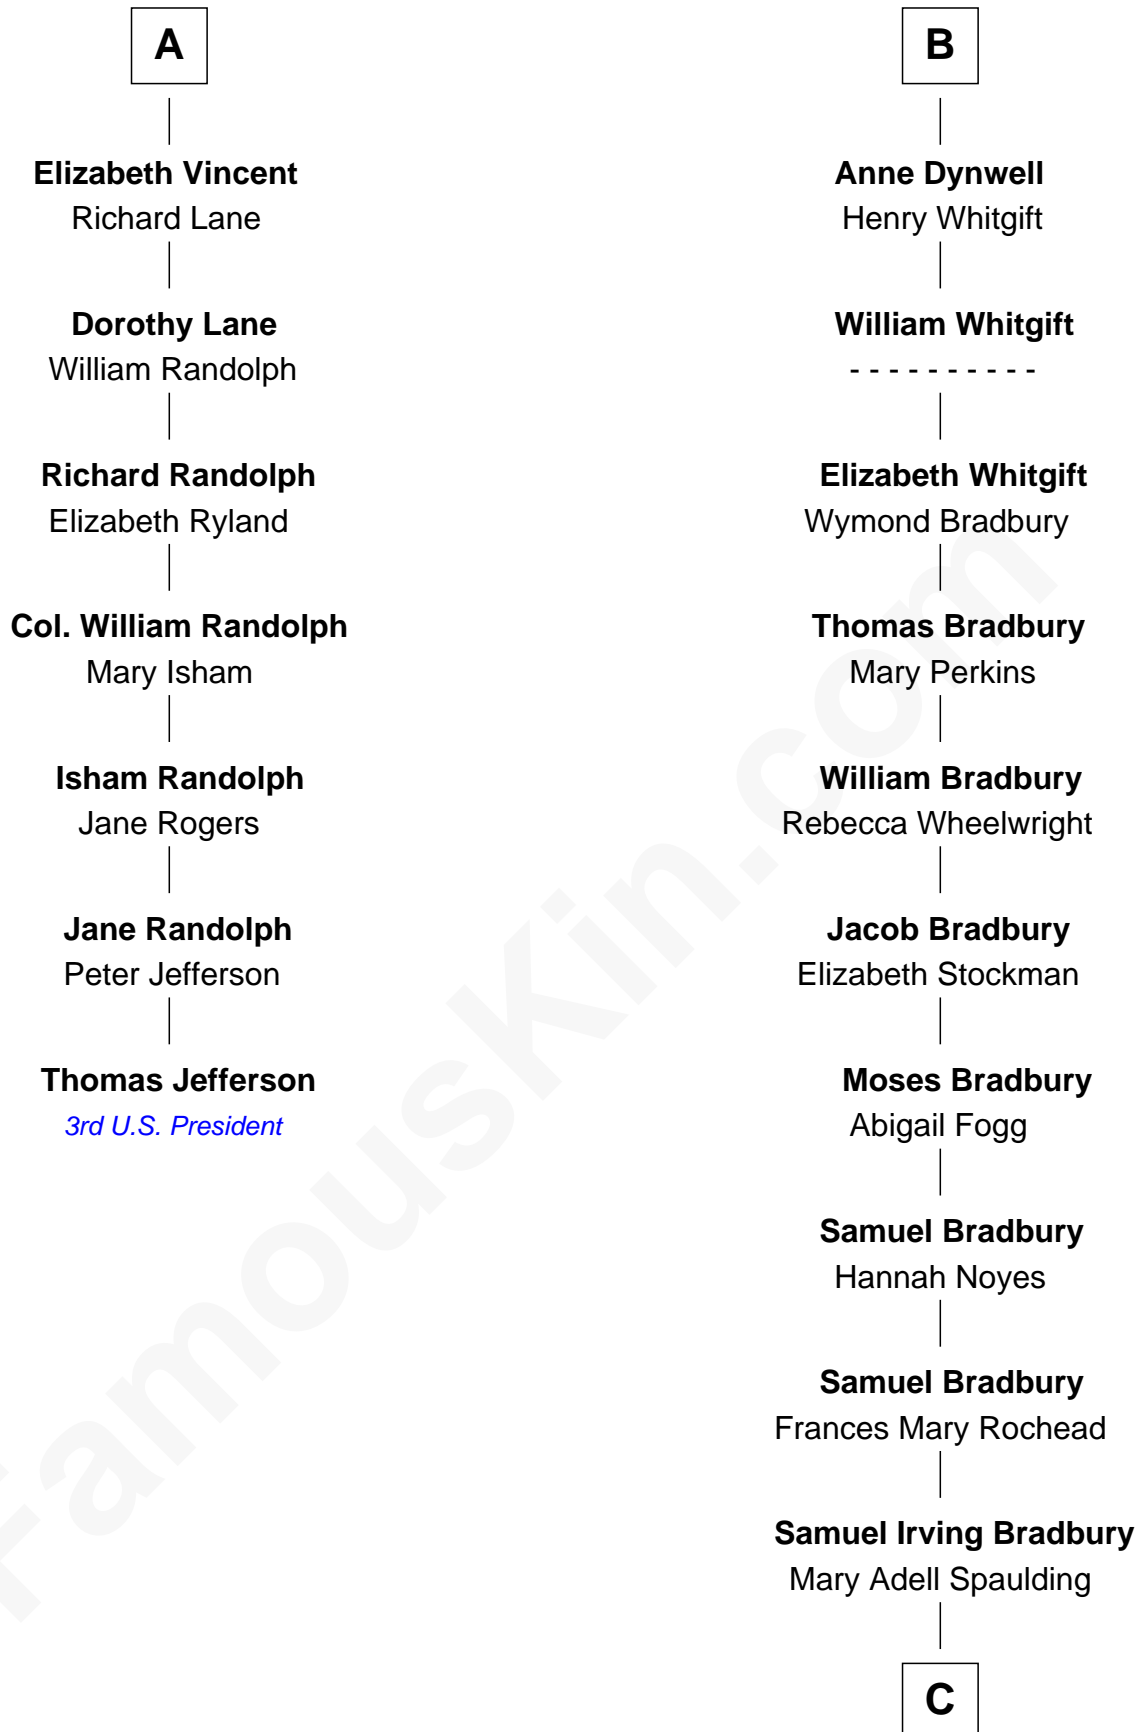

FamousKin.com

Relationship Chart of

Thomas Jefferson

3rd U.S. President and Signer of the Declaration of Independence

13th cousin 6 times removed of

Ray Bradbury

Author of *The Martian Chronicles*

C

—
Samuel Hinkston Bradbury

Minnie Alice Davis

—
Leonard Spaulding Bradbury

Esther Marie Moberg

—
Ray Bradbury

Author of [The Martian Chronicles](#)

FamousKin.com