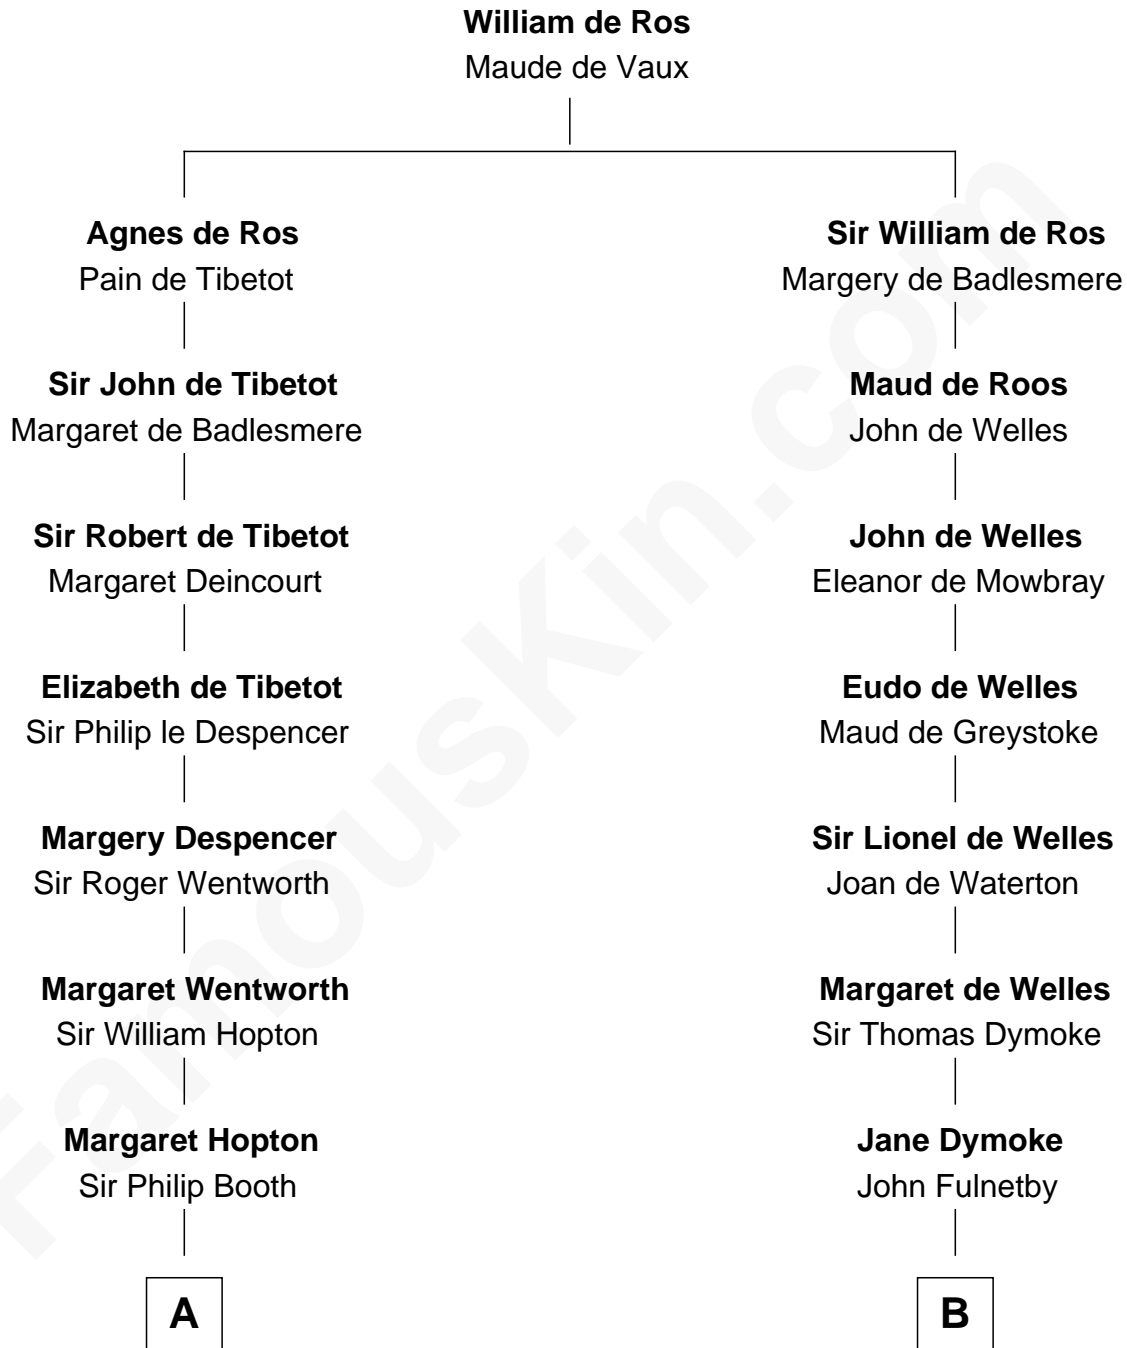

FamousKin.com

Relationship Chart of

Thomas Jefferson

3rd U.S. President and Signer of the Declaration of Independence

16th cousin 4 times removed of

Ray Bradbury

Author of *The Martian Chronicles*

C

—
Samuel Irving Bradbury

Mary Adell Spaulding

—
Samuel Hinkston Bradbury

Minnie Alice Davis

—
Leonard Spaulding Bradbury

Esther Marie Moberg

—
Ray Bradbury

Author of [The Martian Chronicles](#)