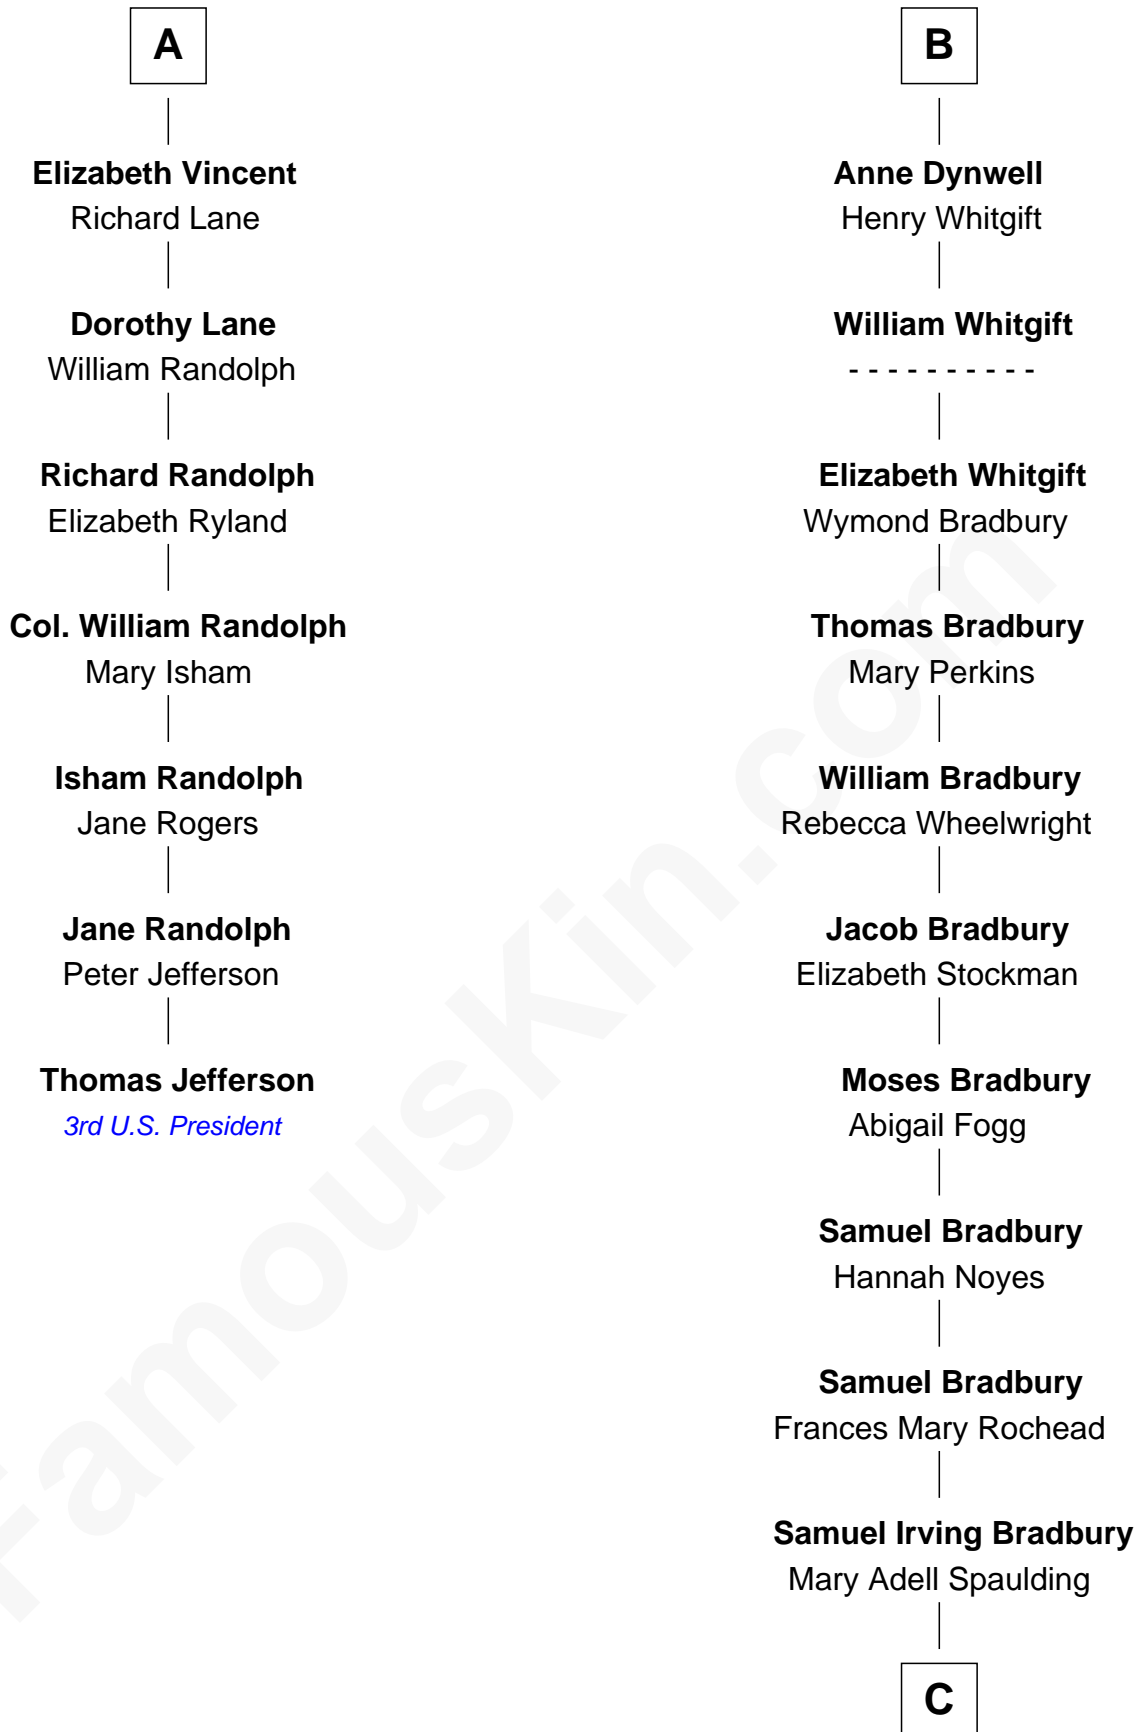

FamousKin.com

Relationship Chart of

Thomas Jefferson

3rd U.S. President and Signer of the Declaration of Independence

13th cousin 6 times removed of

Ray Bradbury

Author of *The Martian Chronicles*

Sir Henry de Percy

Anne Tanfield
Clement Vincent

A

Isabel de Percy
Sir William de Aton

Elizabeth de Aton
Sir John Conyers

Robert Conyers
Isabel Pert

Joan Conyers
Sir Philip Dymoke

Sir Thomas Dymoke
Margaret de Welles

Jane Dymoke
John Fulnetby

Katherine Fulnetby
William Dynwell

B

C

—
Samuel Hinkston Bradbury

Minnie Alice Davis

—
Leonard Spaulding Bradbury

Esther Marie Moberg

—
Ray Bradbury