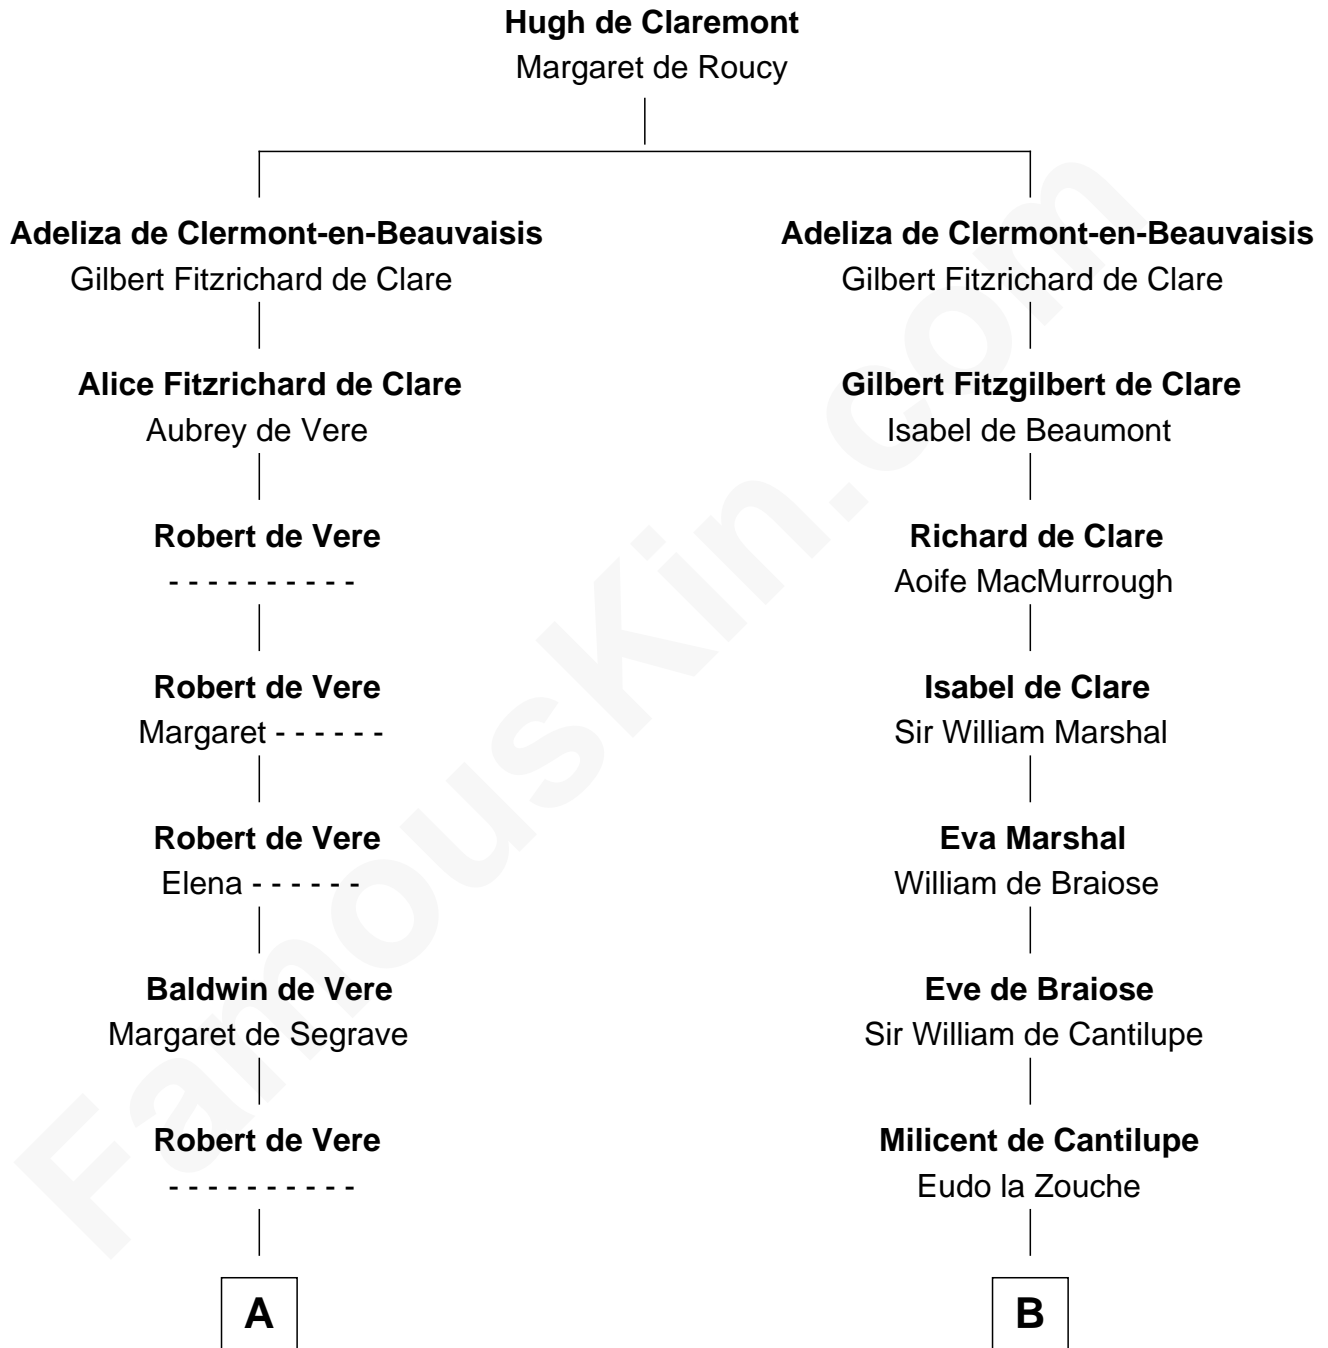

# FamousKin.com

## Relationship Chart of

### Thomas Jefferson

3rd U.S. President and Signer of the Declaration of Independence

20th cousin 1 time removed of

**George Washington**  
1st U.S. President

**C**

**Henry Isham**  
Katherine Banks

**Mary Isham**  
Col. William Randolph