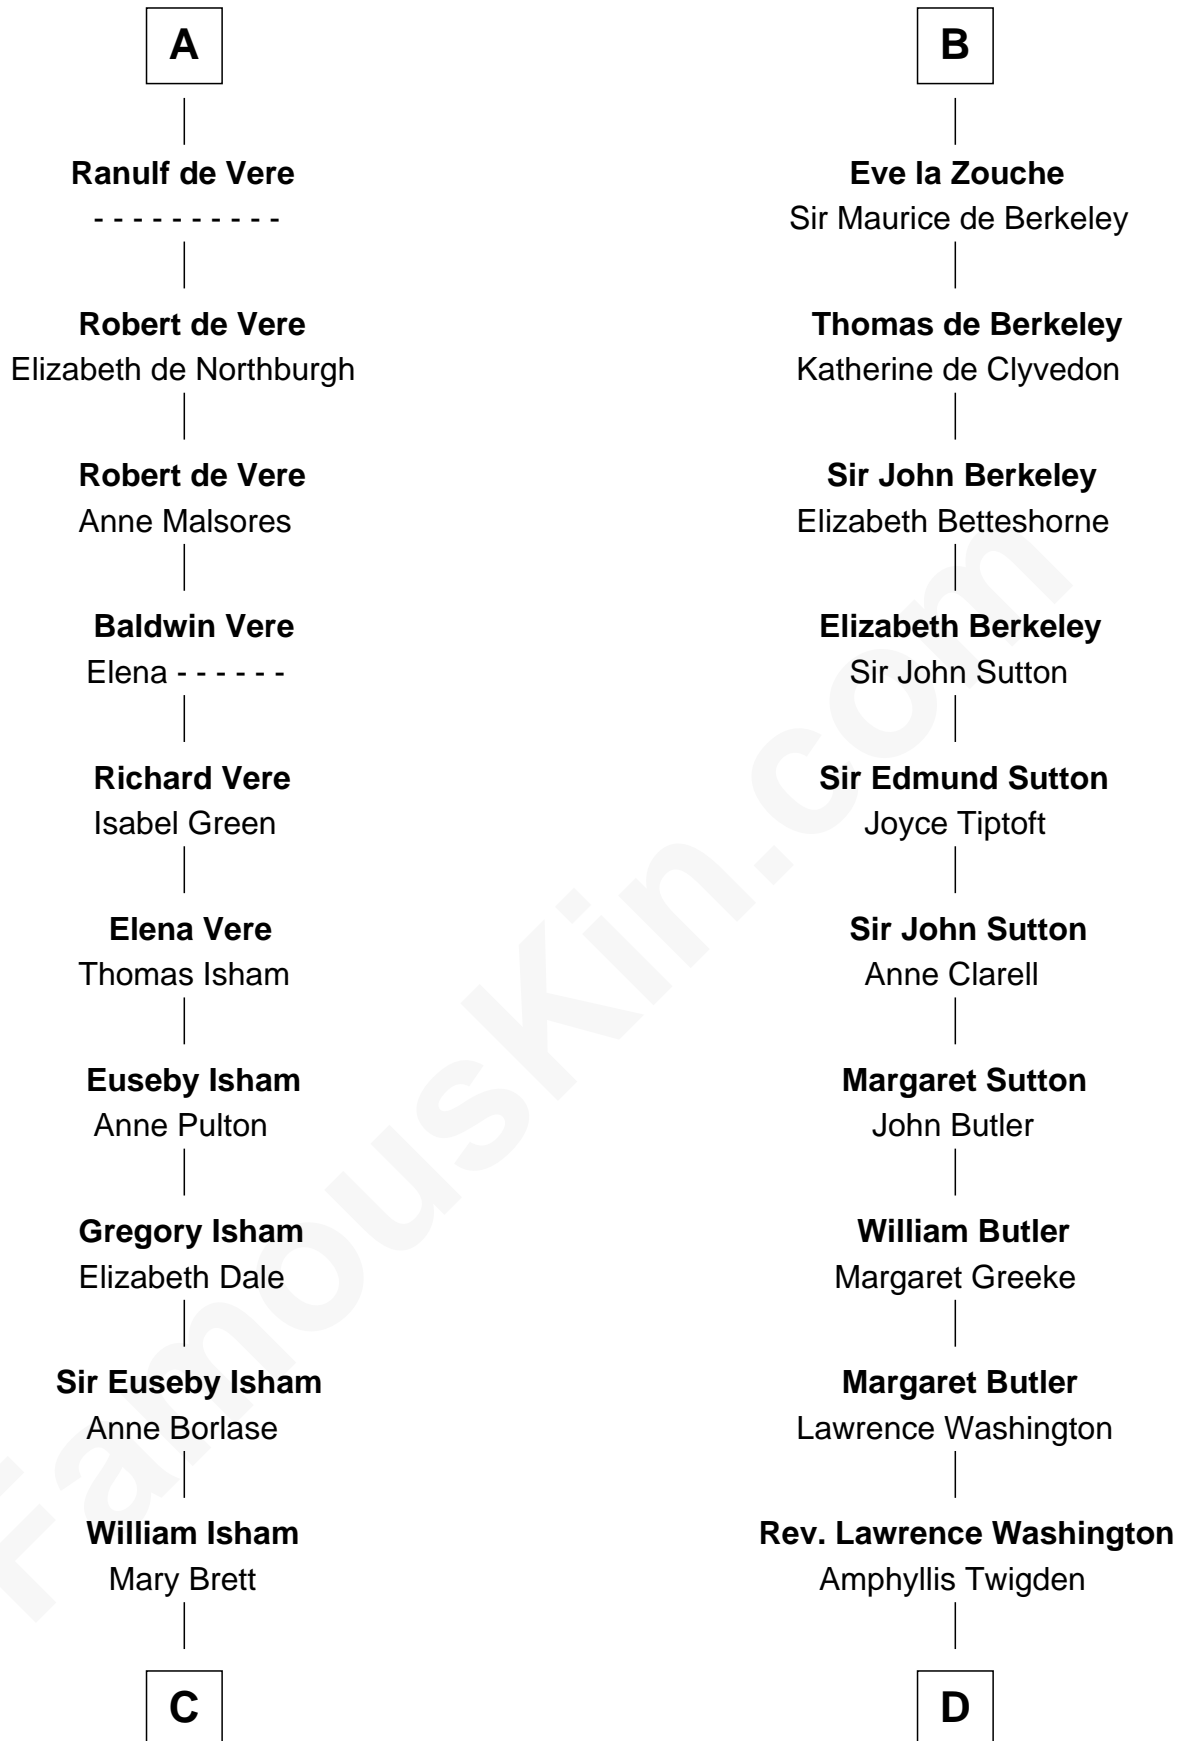

## Relationship Chart of

### Thomas Jefferson

3rd U.S. President and Signer of the Declaration of Independence

20th cousin 1 time removed of

**George Washington**  
1st U.S. President

**C**

**Henry Isham**  
Katherine Banks

**Mary Isham**  
Col. William Randolph

**Isham Randolph**  
Jane Rogers

**Jane Randolph**  
Peter Jefferson

**Thomas Jefferson**  
*3rd U.S. President*

**D**

**John Washington**  
Anne Pope

**Lawrence Washington**  
Mildred Warner

**Augustine Washington**  
Mary Ball