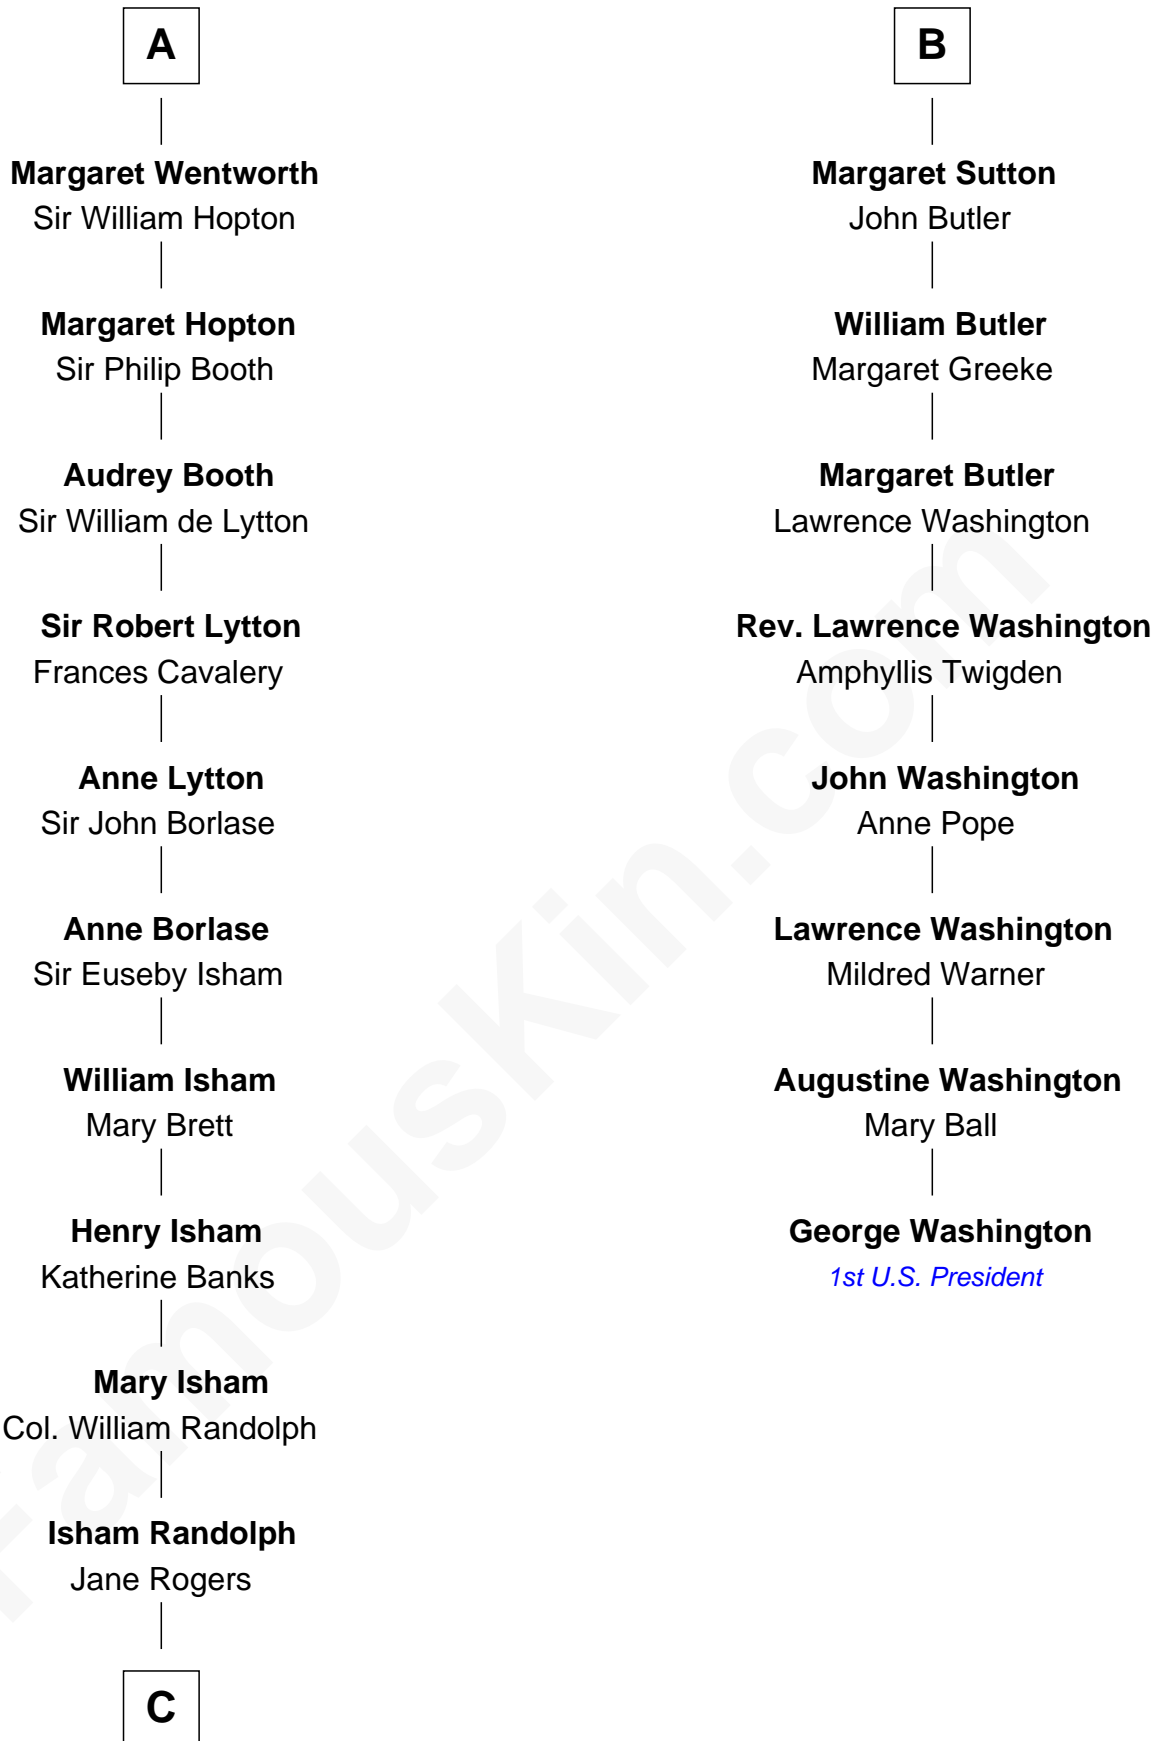

FamousKin.com

Relationship Chart of

Thomas Jefferson

3rd U.S. President and Signer of the Declaration of Independence

14th cousin 4 times removed of

George Washington
1st U.S. President

Sir William de Ferrers

John Deincourt

Thomas de Berkeley
Katherine de Clyvedon

Sir William Deincourt
Milicent la Zouche

Sir John Berkeley
Elizabeth Betteshorne

Margaret Deincourt
Sir Robert de Tibetot

Elizabeth Berkeley
Sir John Sutton

Elizabeth de Tibetot
Sir Philip le Despencer

Sir Edmund Sutton
Joyce Tiptoft

Margery Despencer
Sir Roger Wentworth

Sir John Sutton
Anne Clarell

A

B

C

Jane Randolph

Peter Jefferson

Thomas Jefferson

3rd U.S. President

FamousKin.com