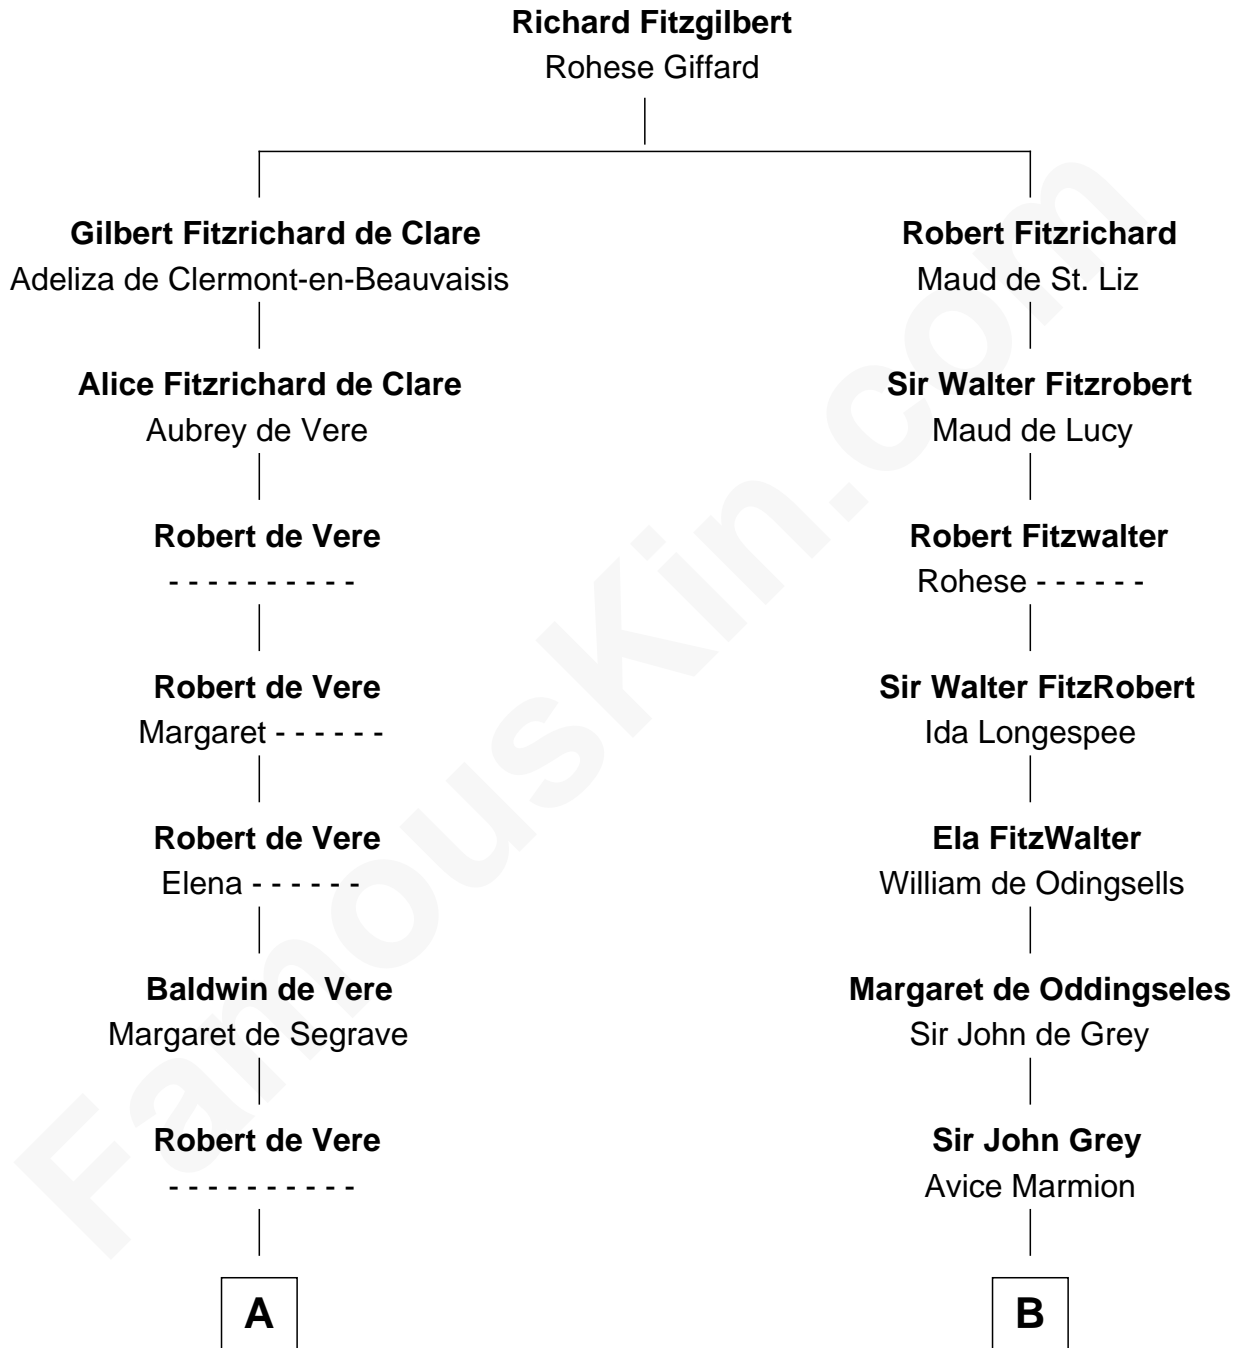

FamousKin.com

Relationship Chart of

Thomas Jefferson

3rd U.S. President and Signer of the Declaration of Independence

20th cousin 1 time removed of

John Langdon

Signer of the U.S. Constitution

C

Henry Isham
Katherine Banks

Mary Isham
Col. William Randolph

Isham Randolph
Jane Rogers

Jane Randolph
Peter Jefferson

Thomas Jefferson
3rd U.S. President

D

Elizabeth Dudley
Kinsley Hall

Josiah Hall
Mary Woodbury