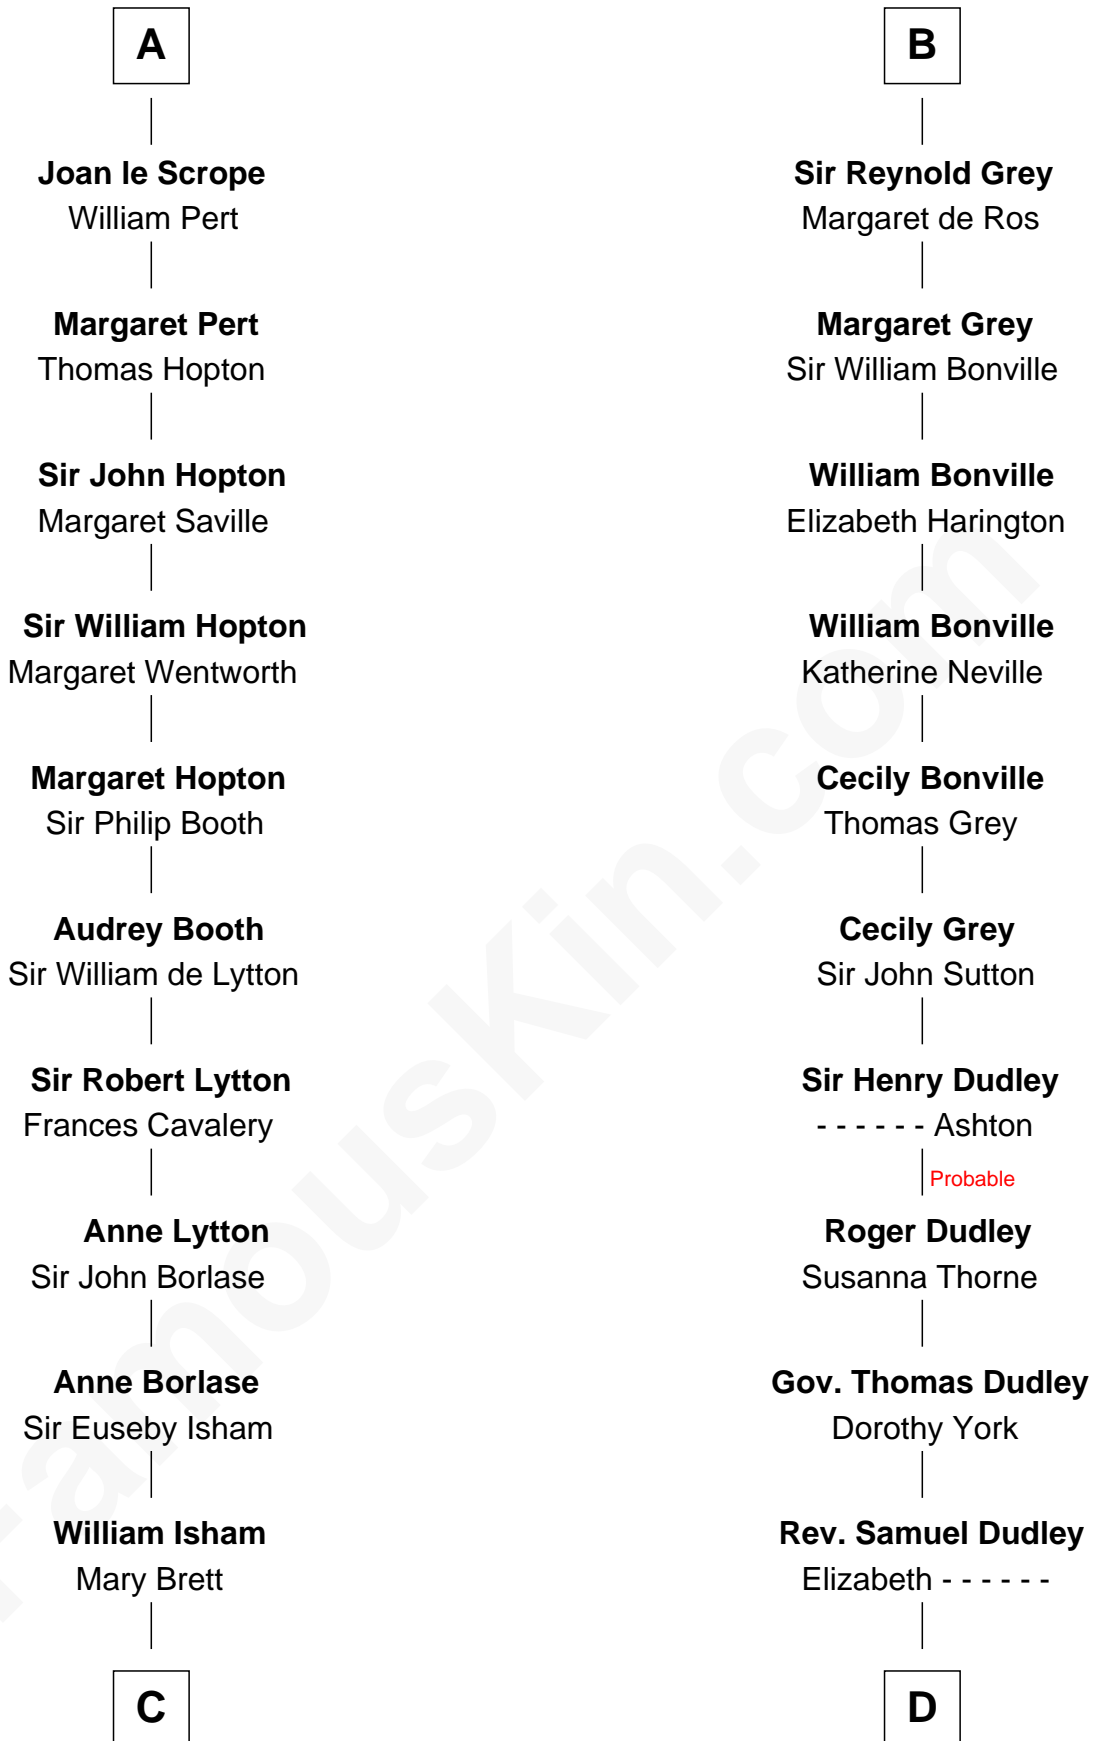

## Relationship Chart of

### Thomas Jefferson

3rd U.S. President and Signer of the Declaration of Independence

20th cousin 1 time removed of

### John Langdon

Signer of the U.S. Constitution

**C**

**Henry Isham**  
Katherine Banks

**Mary Isham**  
Col. William Randolph

**Isham Randolph**  
Jane Rogers

**Jane Randolph**  
Peter Jefferson

**Thomas Jefferson**  
*3rd U.S. President*