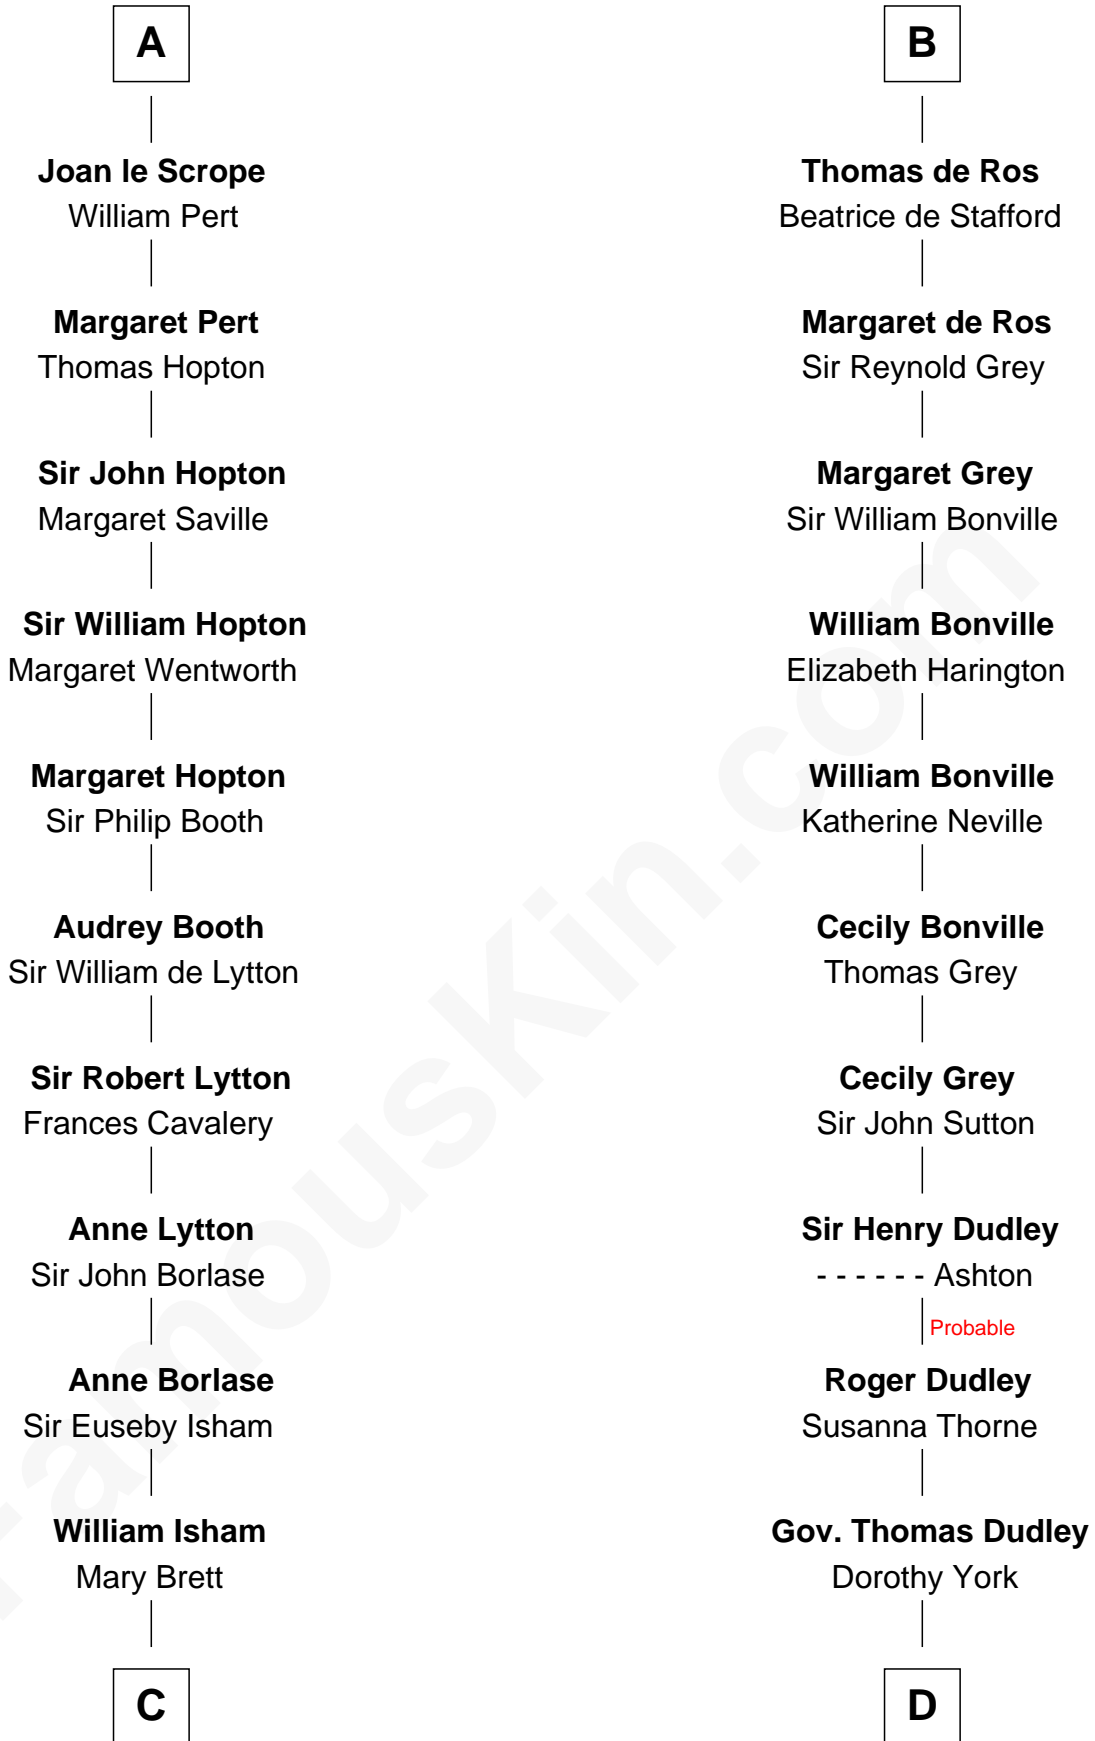

FamousKin.com

Relationship Chart of

Thomas Jefferson

3rd U.S. President and Signer of the Declaration of Independence

21st cousin of

John Langdon

Signer of the U.S. Constitution

C

Henry Isham
Katherine Banks

Mary Isham
Col. William Randolph

Isham Randolph
Jane Rogers

Jane Randolph
Peter Jefferson

Thomas Jefferson
3rd U.S. President

D

Rev. Samuel Dudley
Elizabeth - - - - -

Elizabeth Dudley
Kinsley Hall