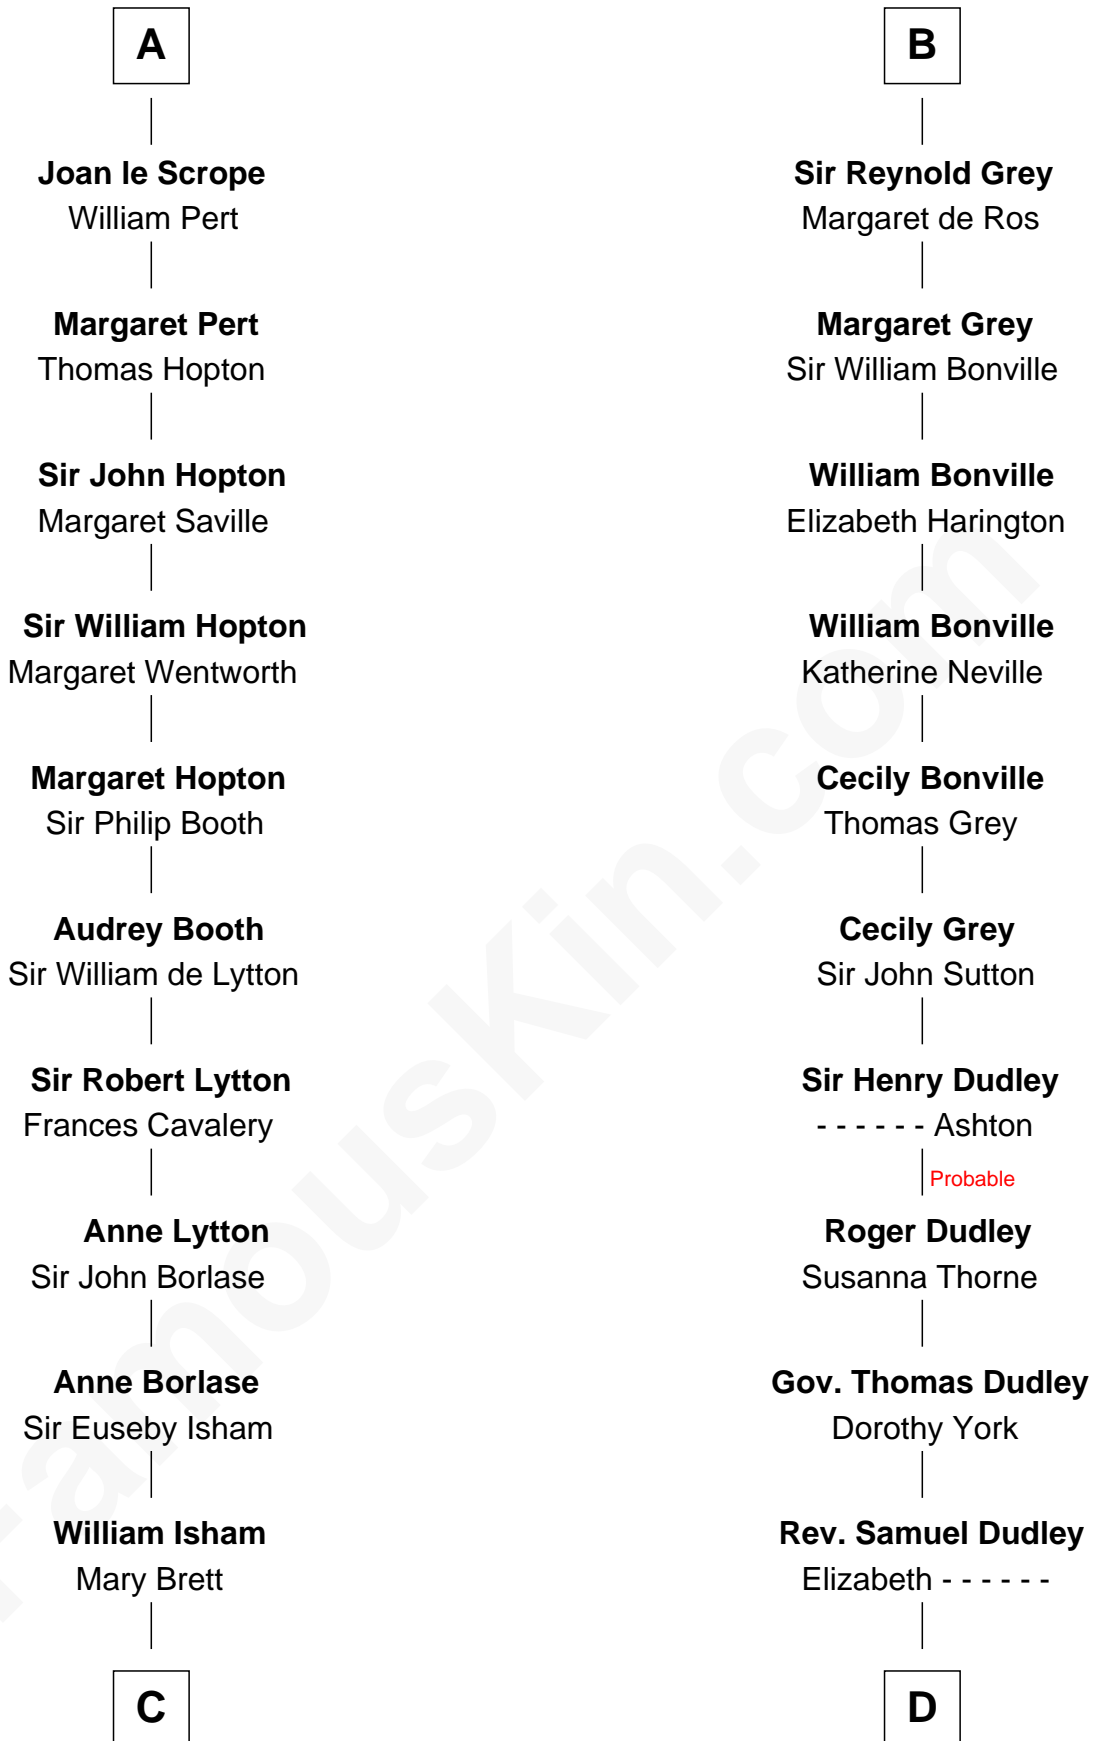

FamousKin.com

Relationship Chart of

Thomas Jefferson

3rd U.S. President and Signer of the Declaration of Independence

20th cousin 1 time removed of

John Langdon

Signer of the U.S. Constitution

C

Henry Isham
Katherine Banks

Mary Isham
Col. William Randolph

Isham Randolph
Jane Rogers

Jane Randolph
Peter Jefferson

Thomas Jefferson
3rd U.S. President

D

Elizabeth Dudley
Kinsley Hall

Josiah Hall
Mary Woodbury