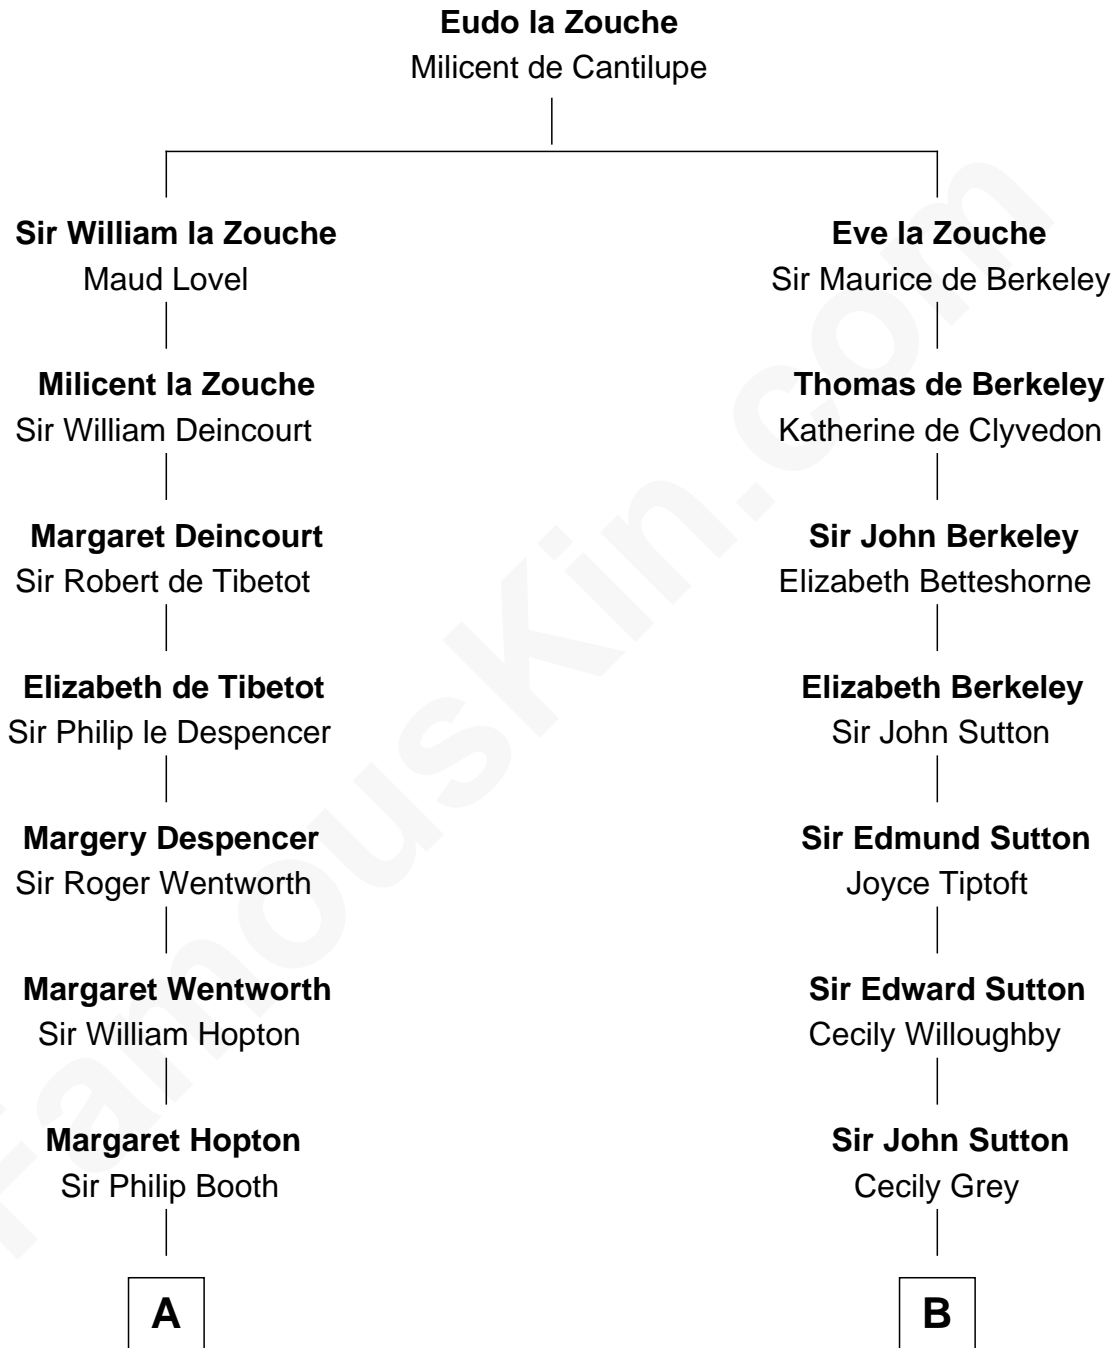

FamousKin.com

Relationship Chart of

Thomas Jefferson

3rd U.S. President and Signer of the Declaration of Independence

16th cousin 2 times removed of

Louis Auchincloss
Author

C

Joseph Howland Auchincloss

Priscilla Dixon Stanton

Louis Auchincloss

Author

FamousKin.com