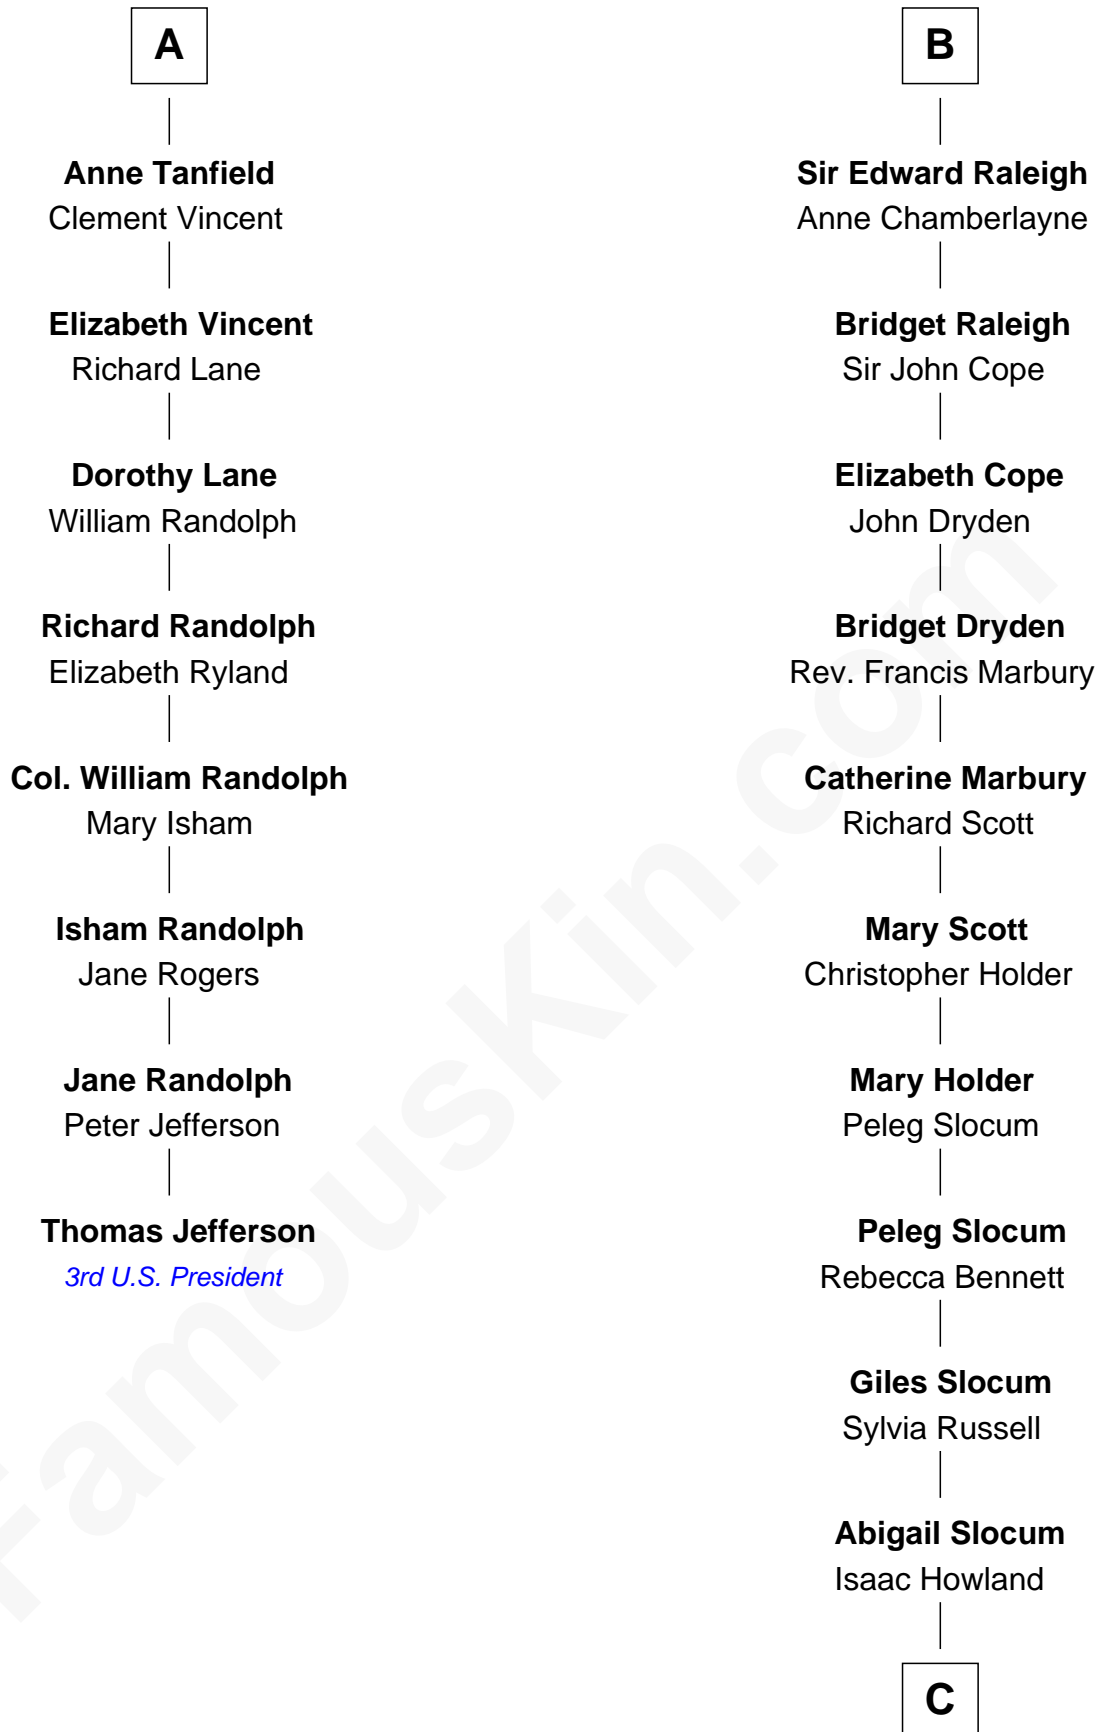

FamousKin.com

Relationship Chart of

Thomas Jefferson

3rd U.S. President and Signer of the Declaration of Independence

14th cousin 5 times removed of

Hetty Green

"The Witch of Wall Street"

Sir Hugh I de Audley

Elizabeth Greene
William Raleigh

Sir Edward Raleigh
Margaret Verney

B

C

Mehitable Howland

Gideon Howland

Abby Slocum Howland

Edward Mott Robinson