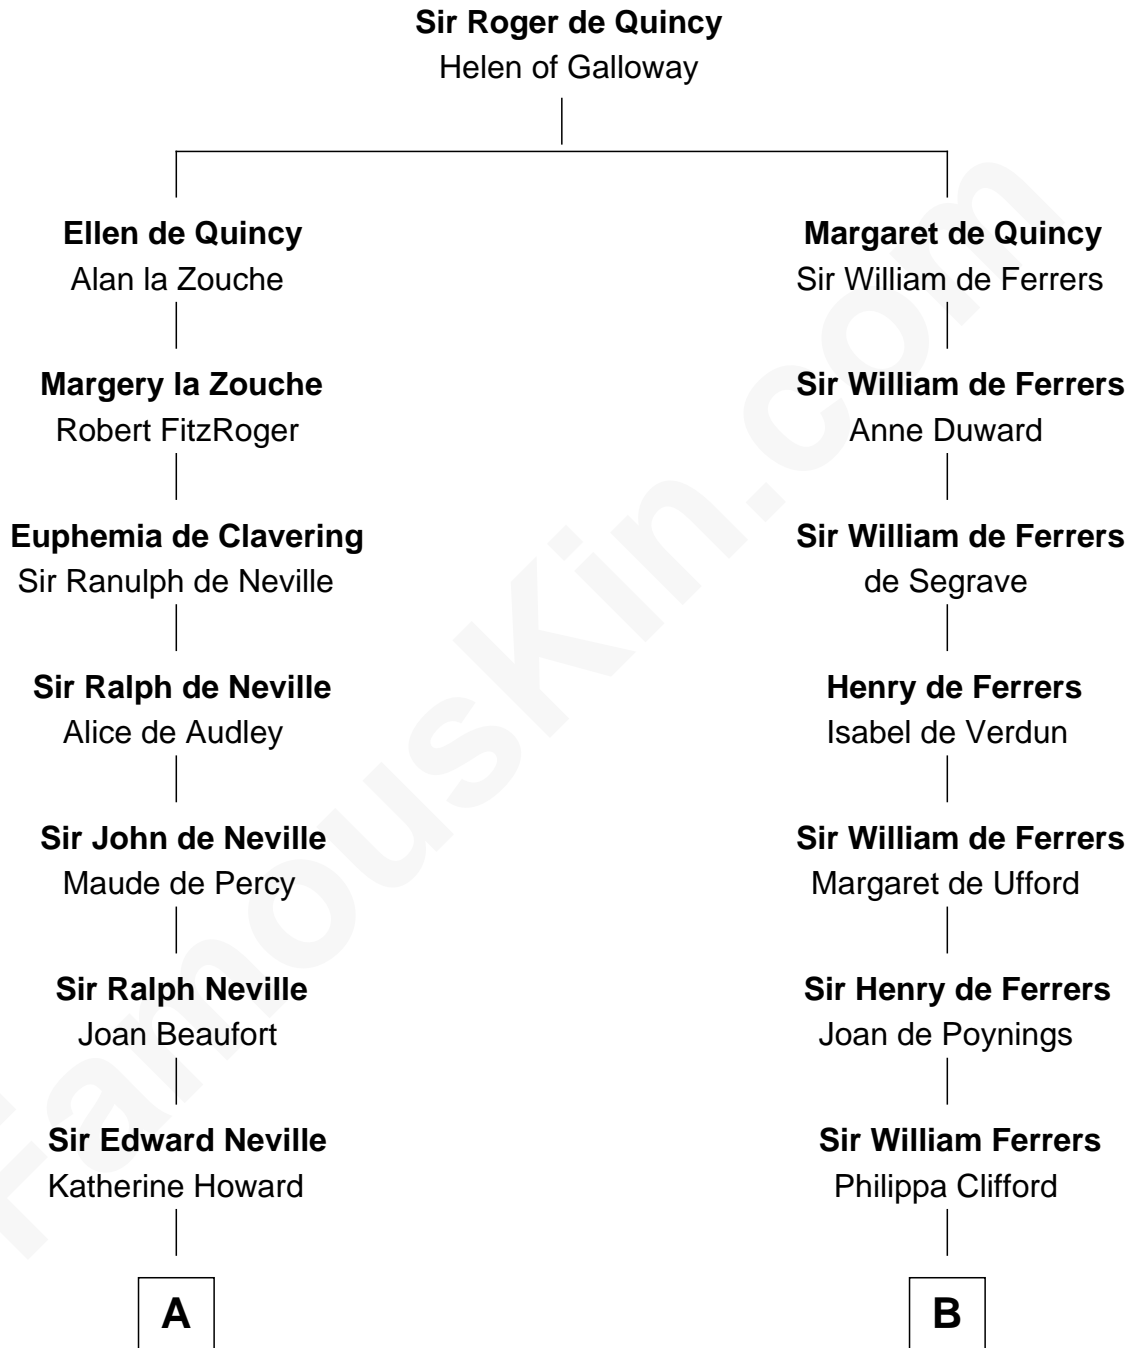

FamousKin.com

Relationship Chart of

Thomas Jefferson

3rd U.S. President and Signer of the Declaration of Independence

17th cousin 3 times removed of

Hetty Green

"The Witch of Wall Street"

C

—
Sarah Hicks

Gideon Howland

—
Gideon Howland

Mehitable Howland

—
Abby Slocum Howland

Edward Mott Robinson

—
Hetty Green

"The Witch of Wall Street"