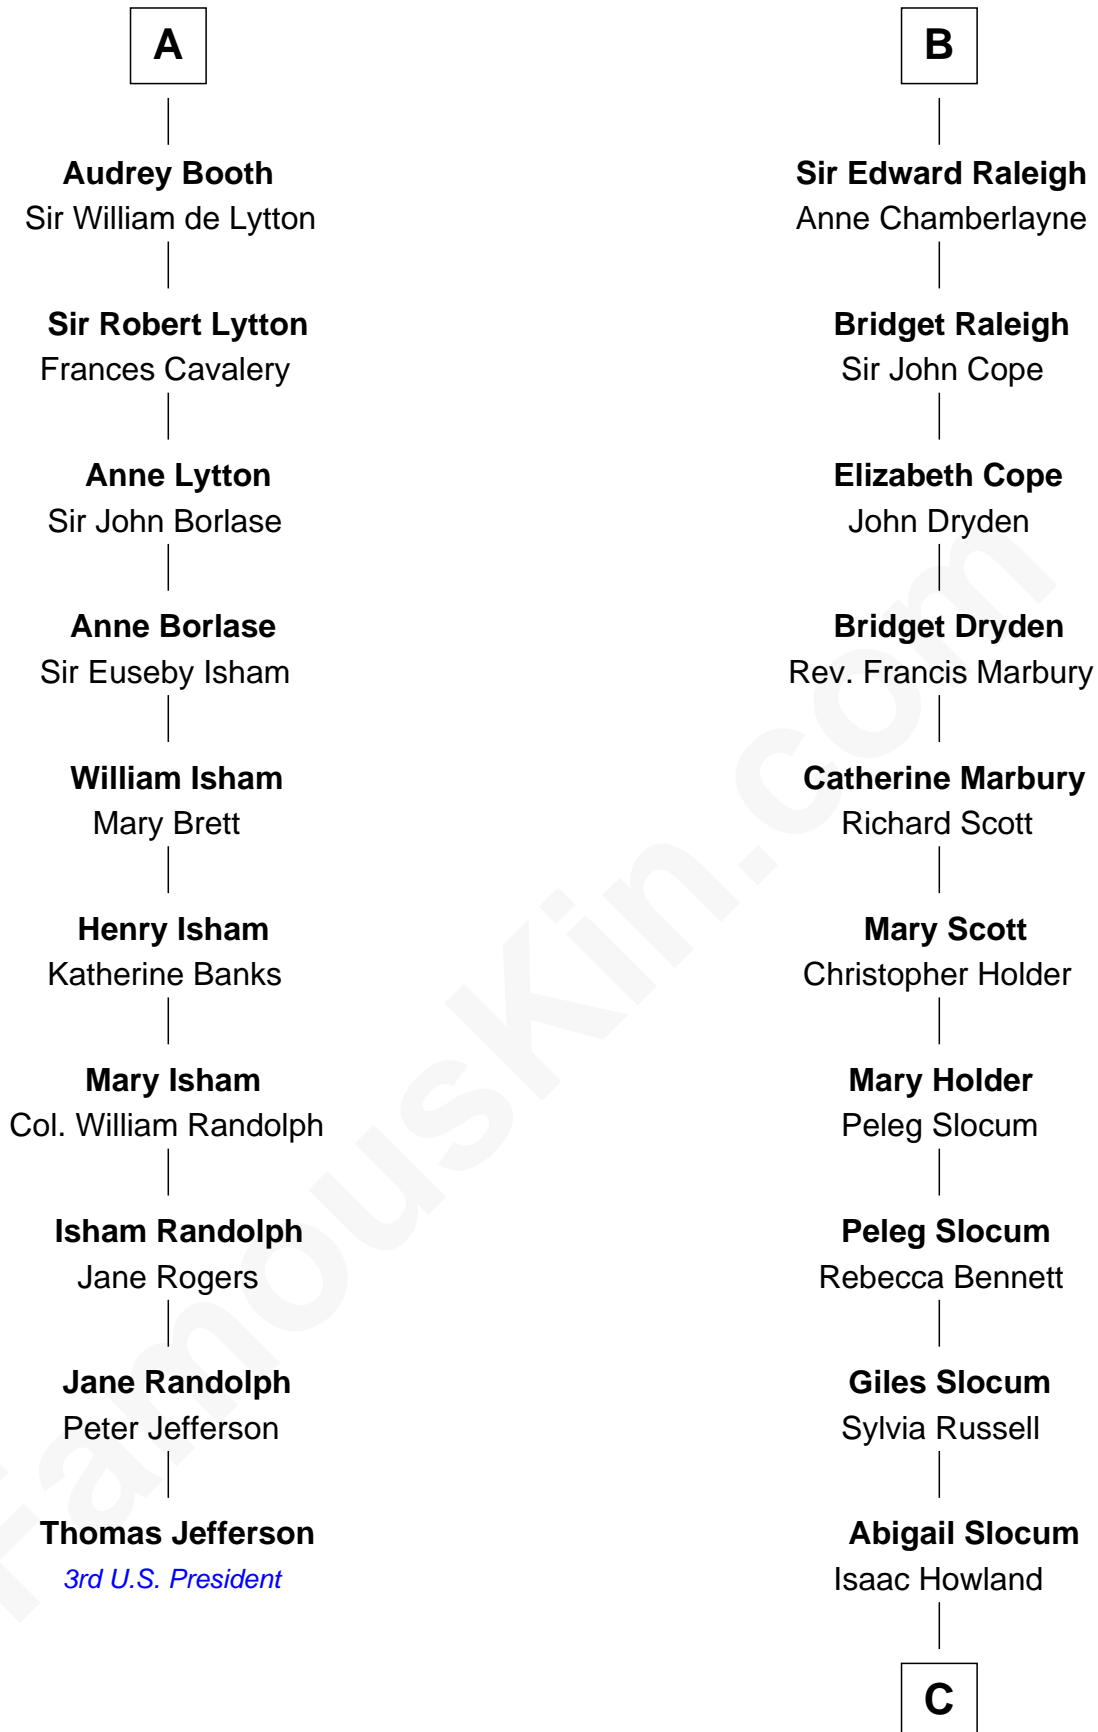

FamousKin.com

Relationship Chart of

Thomas Jefferson

3rd U.S. President and Signer of the Declaration of Independence

16th cousin 3 times removed of

Hetty Green

"The Witch of Wall Street"

Sir Hugh le Despencer
Isabella de Beauchamp

Sir Philip le Despencer
Margaret de Goushill

Hugh le Despencer
Eleanor de Clare

Sir Philip le Despencer
Joan de Cobham

Sir Edward le Despencer
Anne de Ferrers

Sir Philip le Despencer
Elizabeth - - - - -

Edward Despencer
Elizabeth Burghersh

Sir Philip le Despencer
Elizabeth de Tibetot

Margaret Despencer
Robert de Ferrers

Margery Despencer
Sir Roger Wentworth

Phillippa Ferrers
Sir Thomas Greene

Margaret Wentworth
Sir William Hopton

Elizabeth Greene
William Raleigh

Margaret Hopton
Sir Philip Booth

Sir Edward Raleigh
Margaret Verney

A

B

C

Mehitable Howland

Gideon Howland

Abby Slocum Howland