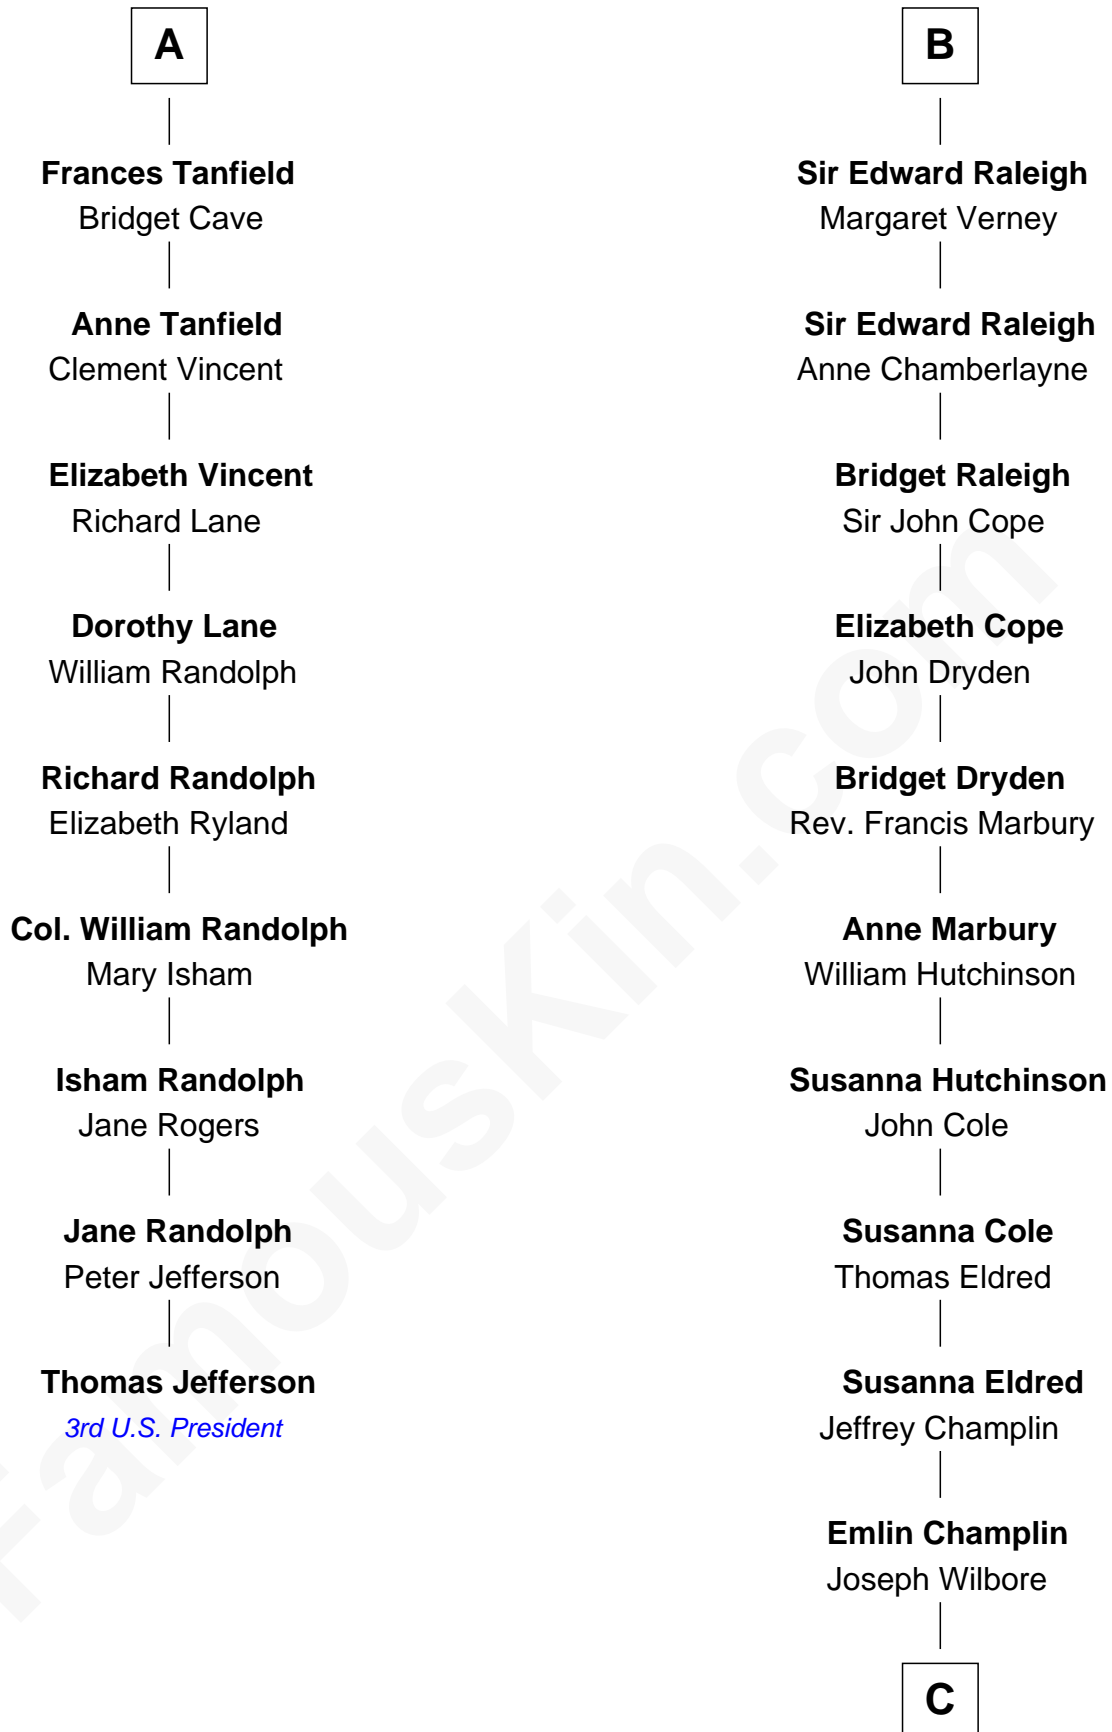

## Relationship Chart of

### Thomas Jefferson

3rd U.S. President and Signer of the Declaration of Independence

15th cousin 5 times removed of

**Shanghai Pierce**  
Texas Cattleman

**C**

**Ambless Wilbore**  
Nathaniel Stoddard

**Susanna Stoddard**  
Isaac Pearce

**Jonathan D. Pearce**  
Hanna Phillips Head

**Shanghai Pierce**  
*Texas Cattleman*

FamousKin.com