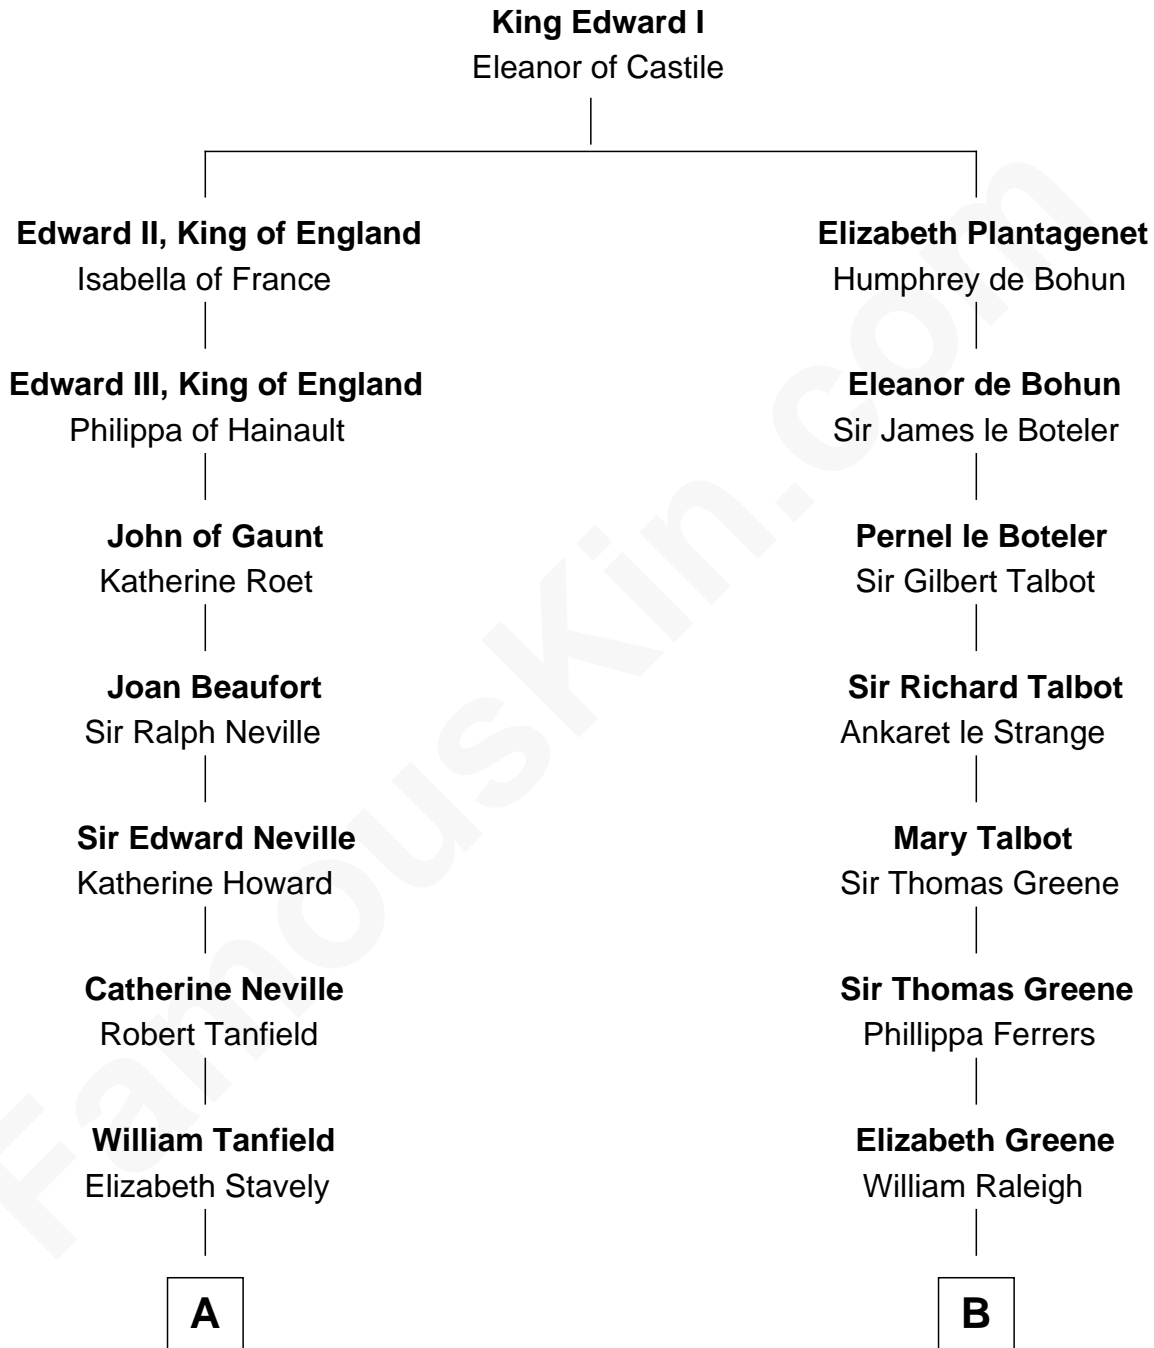

# FamousKin.com

## Relationship Chart of

### Thomas Jefferson

3rd U.S. President and Signer of the Declaration of Independence

15th cousin 5 times removed of

**Shanghai Pierce**  
Texas Cattleman

**C**

**Ambless Wilbore**  
Nathaniel Stoddard

**Susanna Stoddard**  
Isaac Pearce

**Jonathan D. Pearce**  
Hanna Phillips Head

**Shanghai Pierce**  
*Texas Cattleman*

FamousKin.com