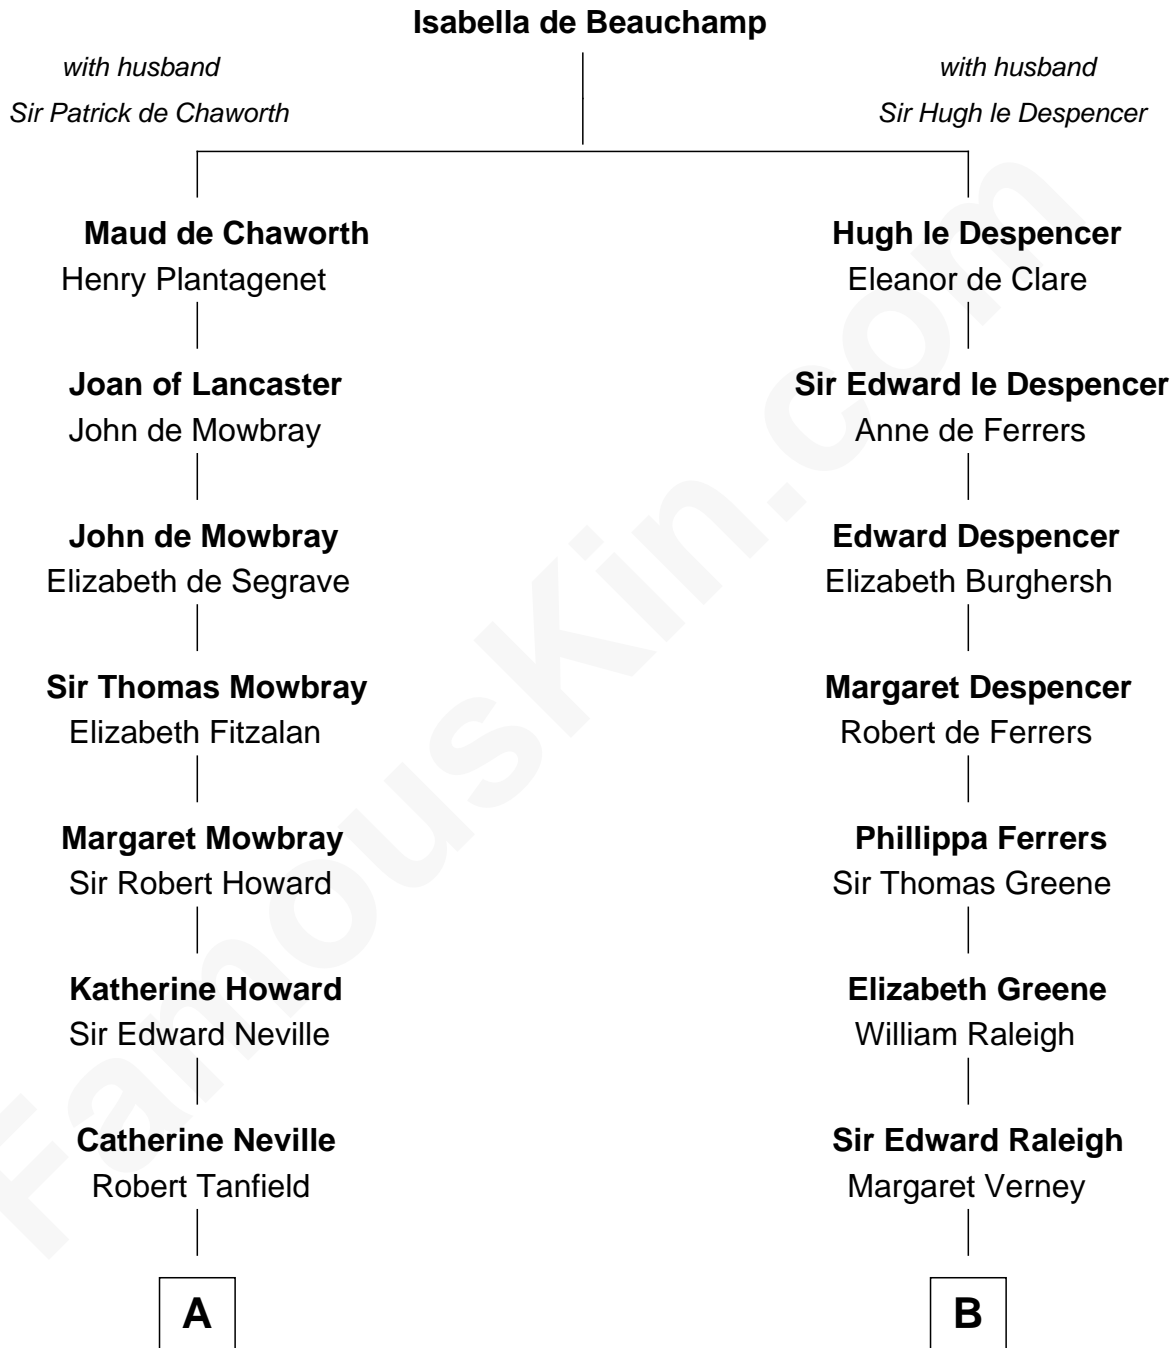

FamousKin.com

Relationship Chart of

Thomas Jefferson

3rd U.S. President and Signer of the Declaration of Independence

16th cousin 3 times removed of

Shanghai Pierce
Texas Cattleman

C

Susanna Stoddard

Isaac Pearce

Jonathan D. Pearce

Hanna Phillips Head

Shanghai Pierce

Texas Cattleman

FamousKin.com