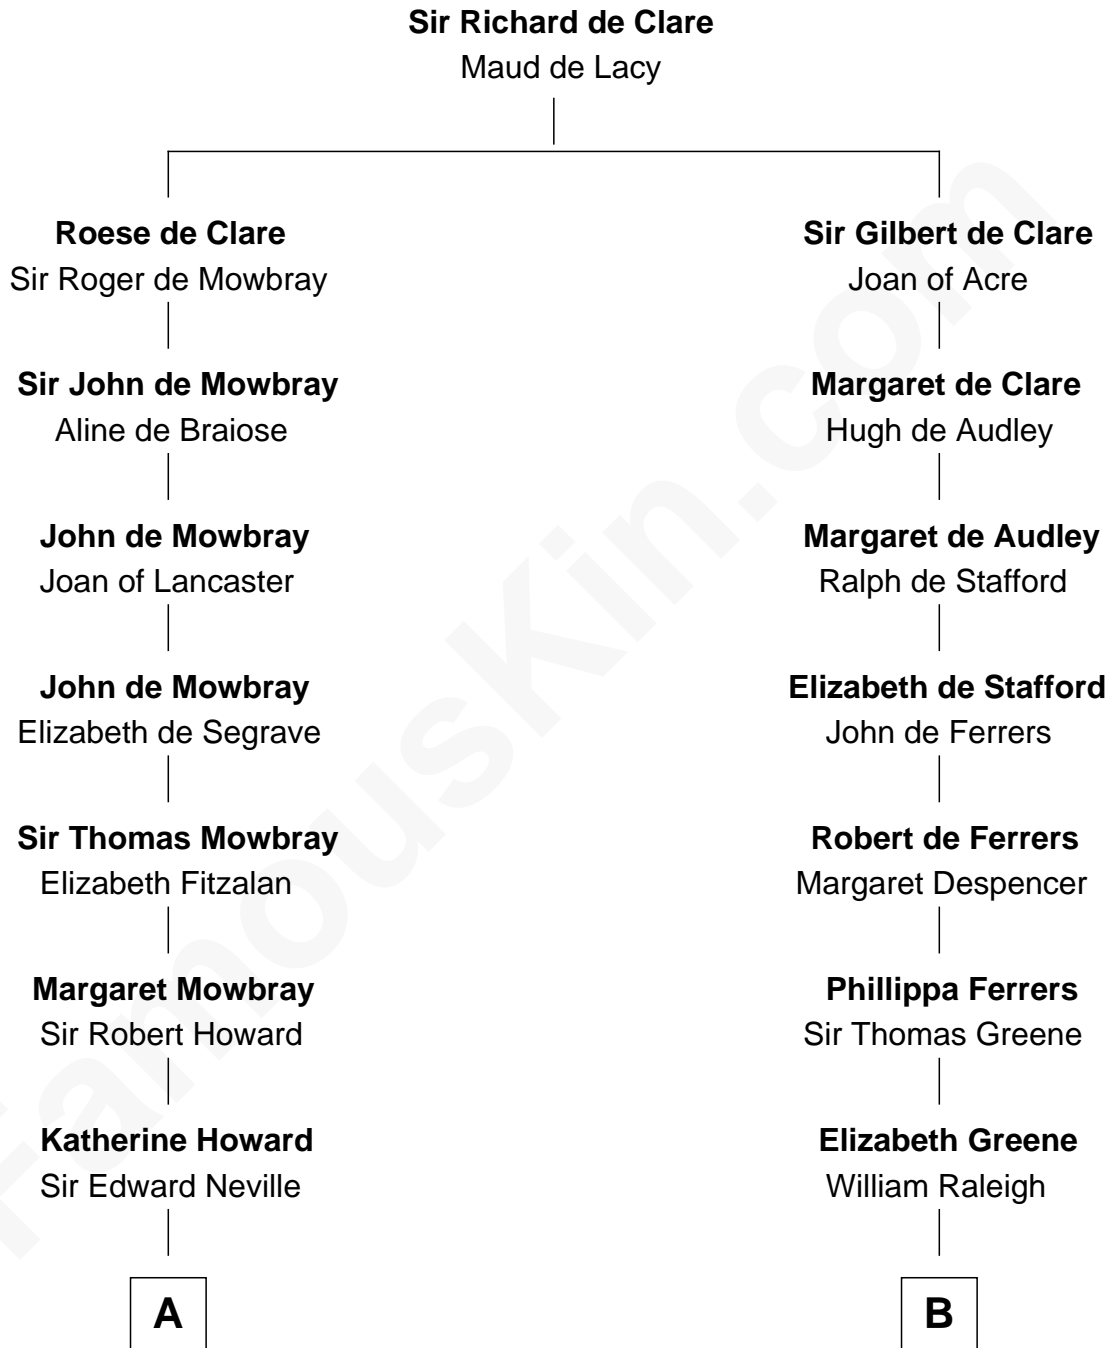

FamousKin.com

Relationship Chart of

Thomas Jefferson

3rd U.S. President and Signer of the Declaration of Independence

17th cousin 3 times removed of

Shanghai Pierce
Texas Cattleman

C

—
Ambless Wilbore
Nathaniel Stoddard

—
Susanna Stoddard
Isaac Pearce

—
Jonathan D. Pearce
Hanna Phillips Head

—
Shanghai Pierce
Texas Cattleman

FamousKin.com