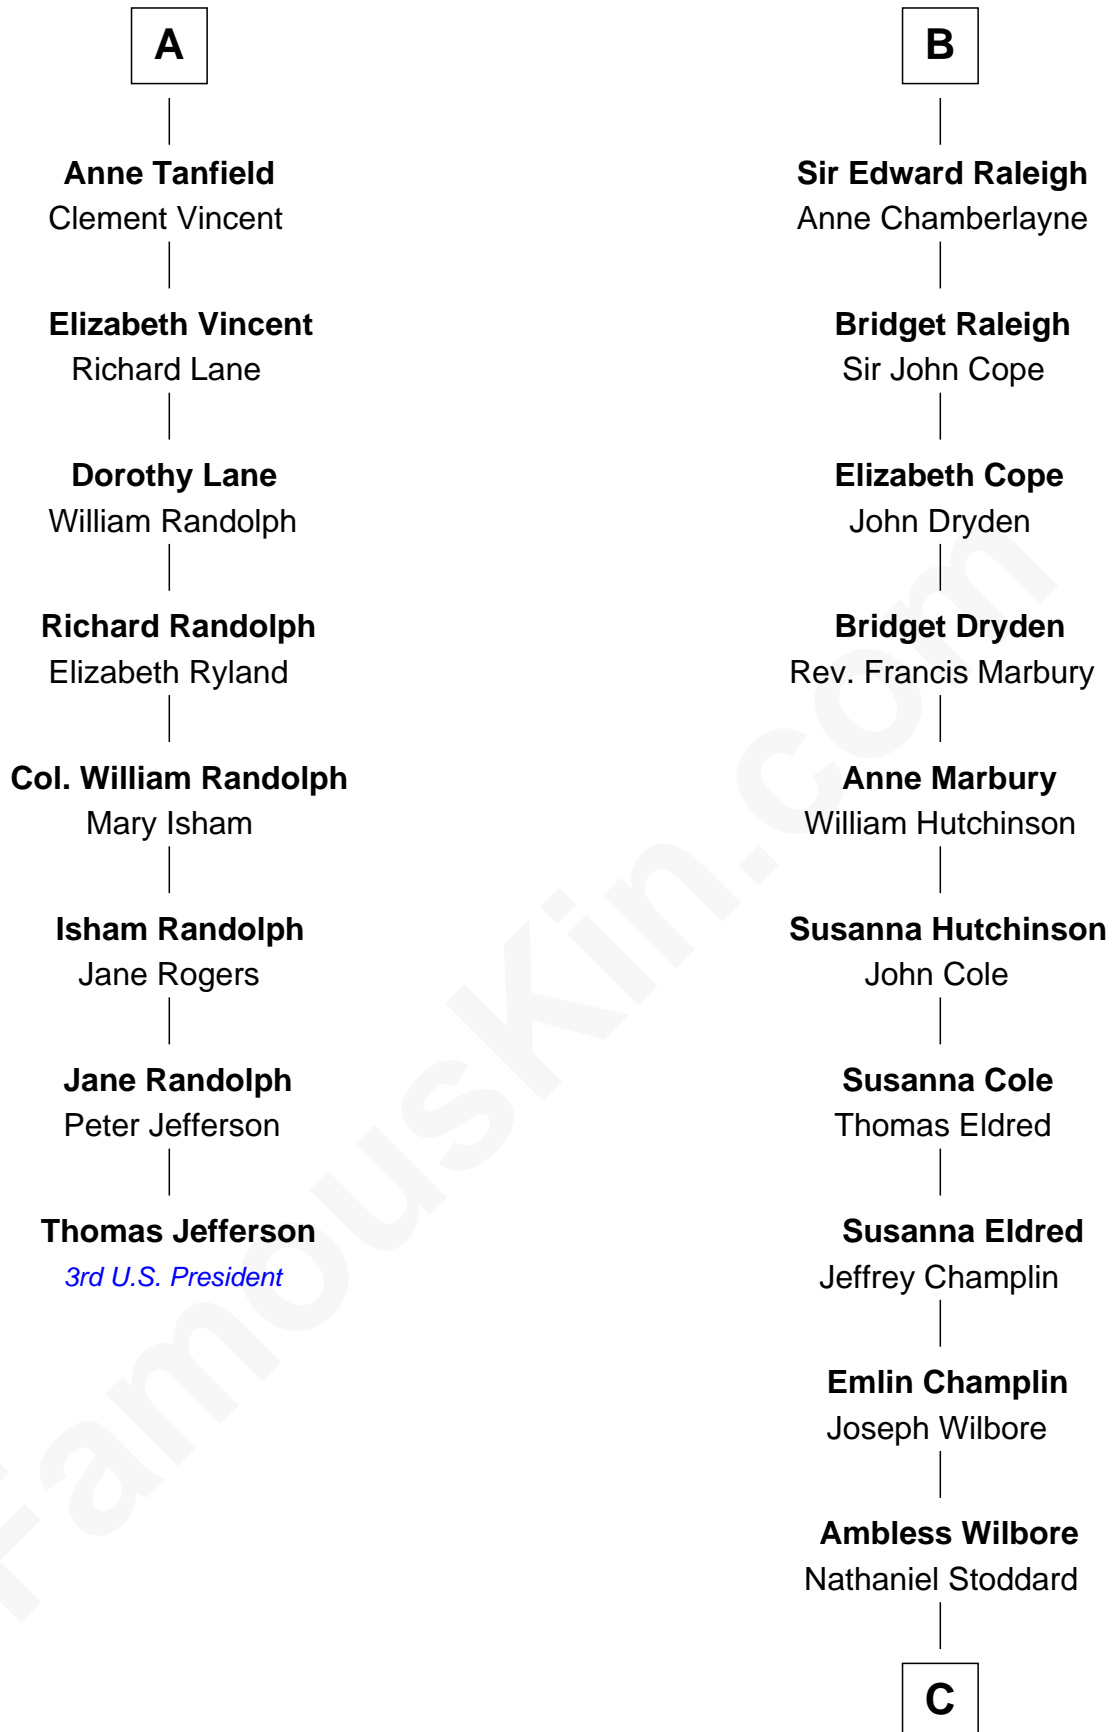

FamousKin.com

Relationship Chart of

Thomas Jefferson

3rd U.S. President and Signer of the Declaration of Independence

14th cousin 5 times removed of

Shanghai Pierce
Texas Cattleman

Sir Hugh I de Audley
Iseult de Mortimer

Elizabeth Greene
William Raleigh

Sir Edward Raleigh
Margaret Verney

B

C

Susanna Stoddard

Isaac Pearce

Jonathan D. Pearce

Hanna Phillips Head