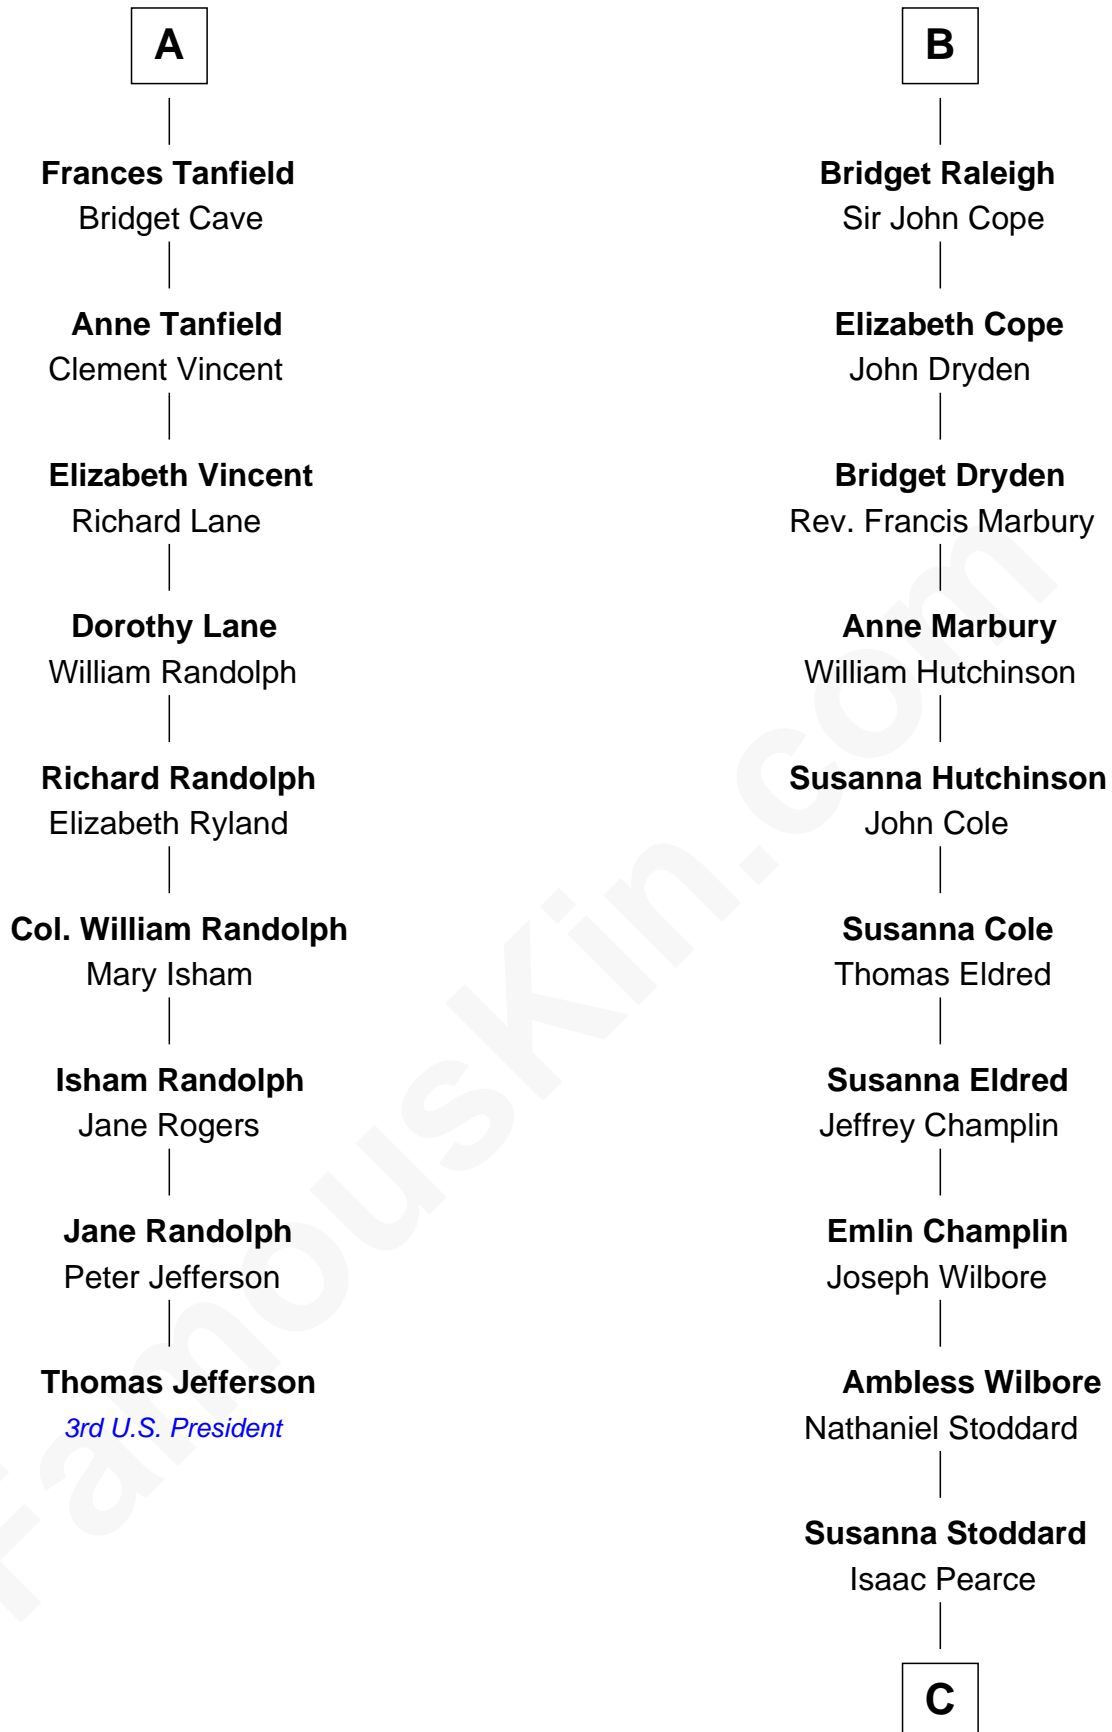

### Thomas Jefferson

3rd U.S. President and Signer of the Declaration of Independence

15th cousin 3 times removed of

**Shanghai Pierce**  
Texas Cattleman

**Edmund Fitzalan**  
Alice de Warenne

**Richard Fitzalan**  
Eleanor Plantagenet

**Sir Richard Fitzalan**  
Elizabeth de Bohun

**Elizabeth Fitzalan**  
Sir Thomas Mowbray

**Margaret Mowbray**  
Sir Robert Howard

**Katherine Howard**  
Sir Edward Neville

**Catherine Neville**  
Robert Tanfield

**William Tanfield**  
Elizabeth Stavelly

**A**

**Mary Fitzalan**  
John le Strange

**Ankaret le Strange**  
Sir Richard Talbot

**Mary Talbot**  
Sir Thomas Greene

**Sir Thomas Greene**  
Phillippa Ferrers

**Elizabeth Greene**  
William Raleigh

**Sir Edward Raleigh**  
Margaret Verney

**Sir Edward Raleigh**  
Anne Chamberlayne

**B**

**C**

**Jonathan D. Pearce**  
Hanna Phillips Head

**Shanghai Pierce**  
*Texas Cattleman*