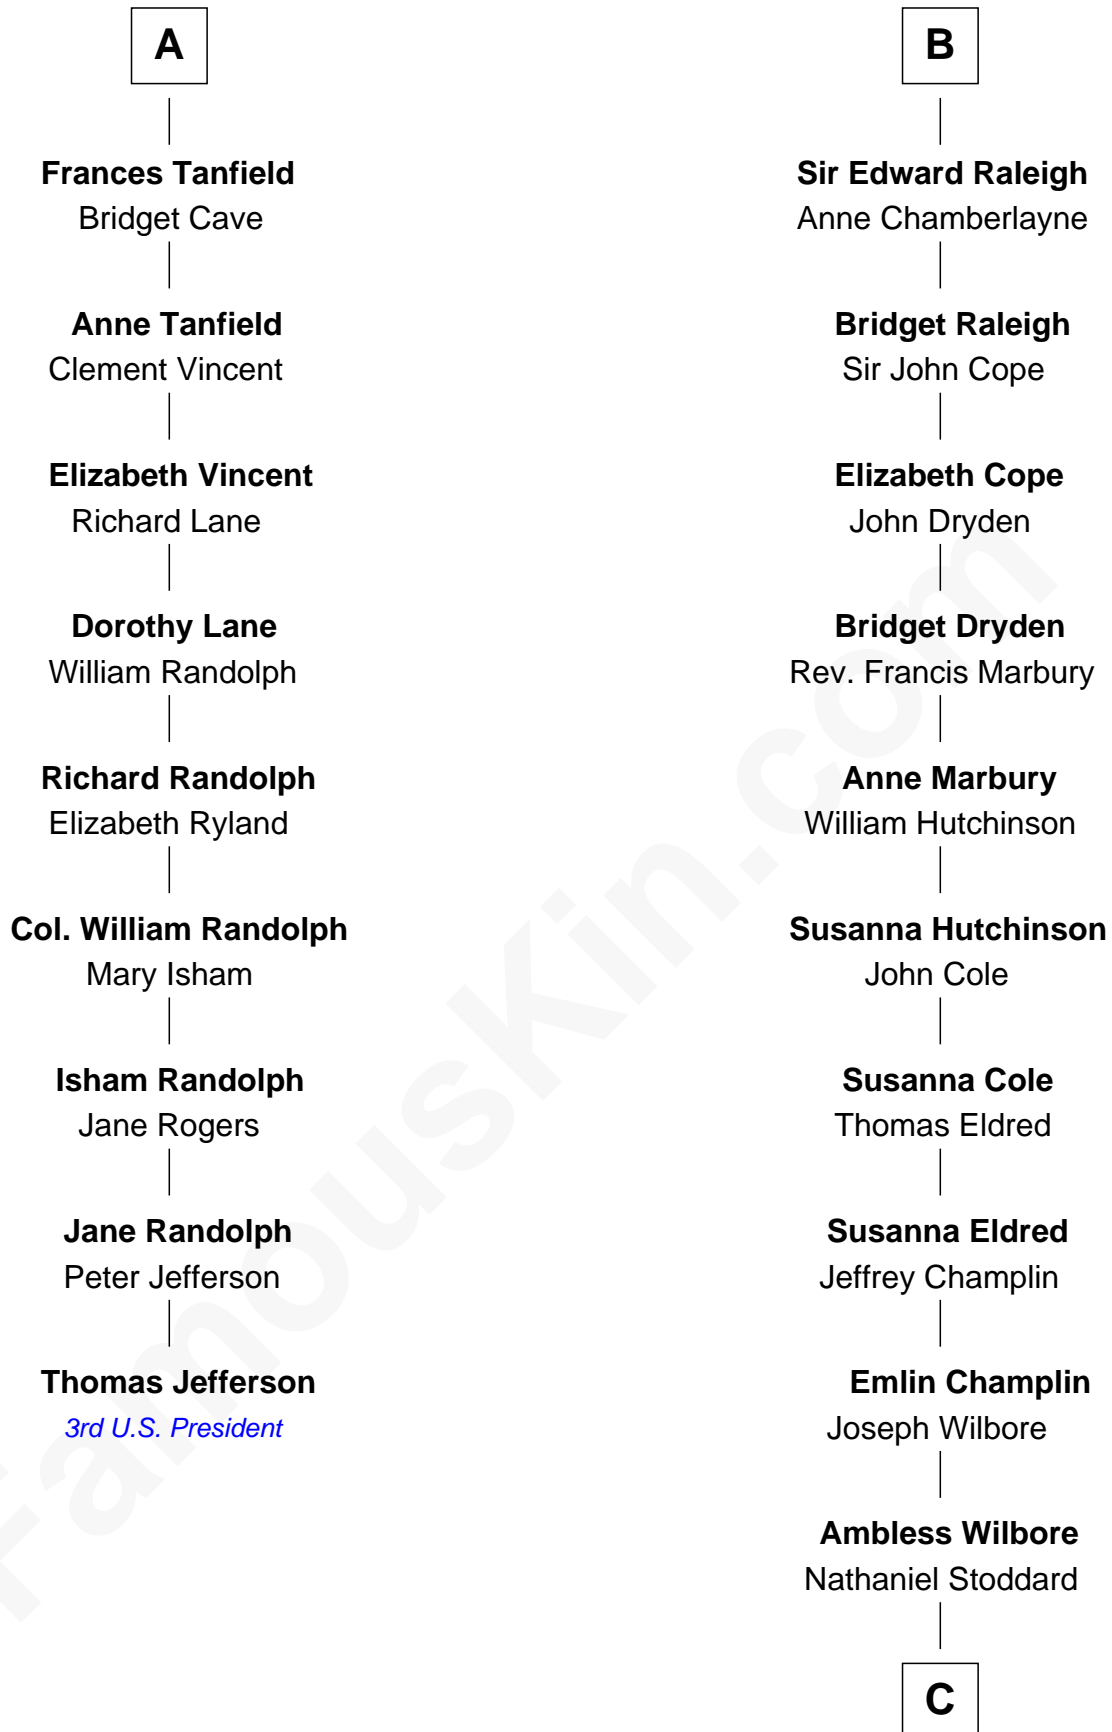

FamousKin.com

Relationship Chart of

Thomas Jefferson

3rd U.S. President and Signer of the Declaration of Independence

15th cousin 4 times removed of

Shanghai Pierce
Texas Cattleman

Humphrey de Bohun
Elizabeth Plantagenet

Sir William de Bohun
Elizabeth de Badlesmere

Elizabeth de Bohun
Sir Richard Fitzalan

Elizabeth Fitzalan
Sir Thomas Mowbray

Margaret Mowbray
Sir Robert Howard

Katherine Howard
Sir Edward Neville

Catherine Neville
Robert Tanfield

William Tanfield
Elizabeth Stavelly

A

Eleanor de Bohun
Sir James le Boteler

Pernel le Boteler
Sir Gilbert Talbot

Sir Richard Talbot
Ankaret le Strange

Mary Talbot
Sir Thomas Greene

Sir Thomas Greene
Phillippa Ferrers

Elizabeth Greene
William Raleigh

Sir Edward Raleigh
Margaret Verney

B

C

—
Susanna Stoddard

Isaac Pearce
—

Jonathan D. Pearce

Hanna Phillips Head
—