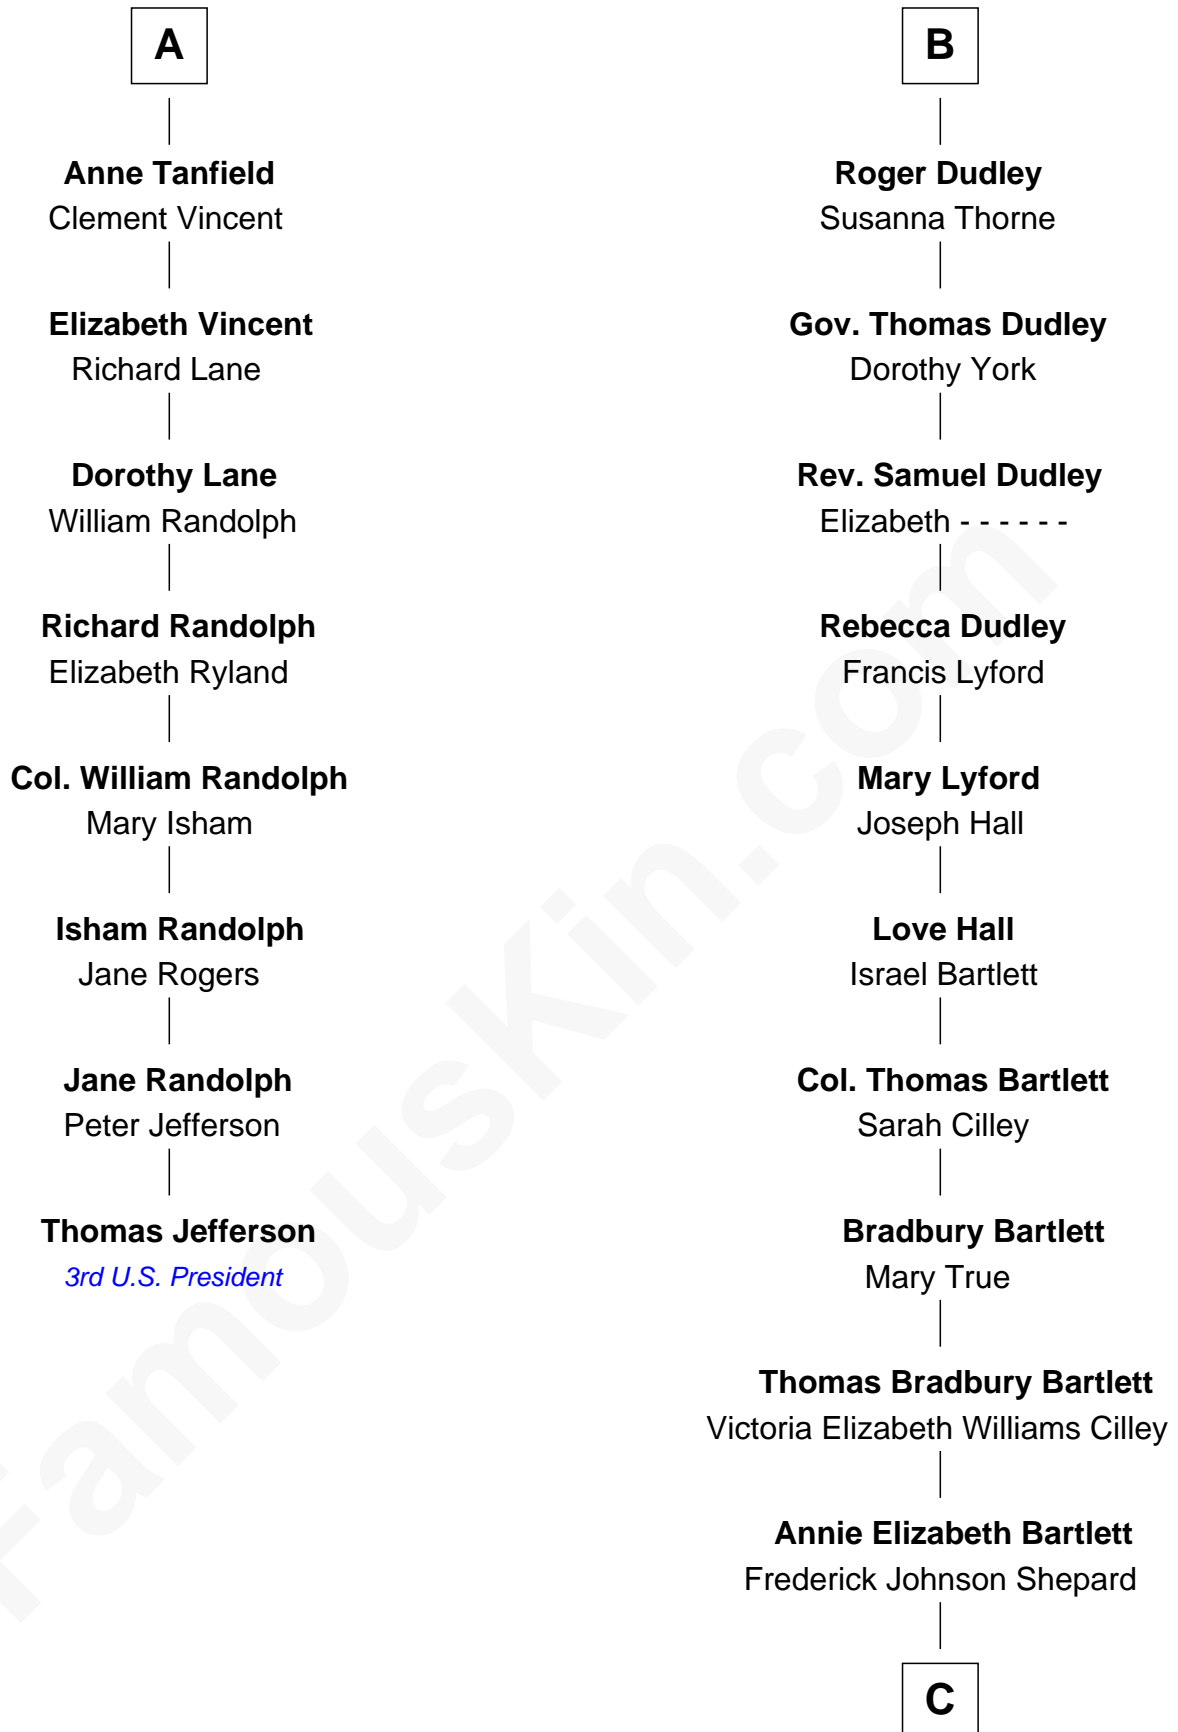

## Relationship Chart of

### Thomas Jefferson

3rd U.S. President and Signer of the Declaration of Independence

14th cousin 4 times removed of

### Alan Shepard

Mercury and Apollo Astronaut

**Richard Fitzalan**  
Eleanor Plantagenet

**C**

Alan Bartlett Shepard  
Pauline Renza Emerson

Alan Shepard  
*Mercury and Apollo Astronaut*

FamousKin.com