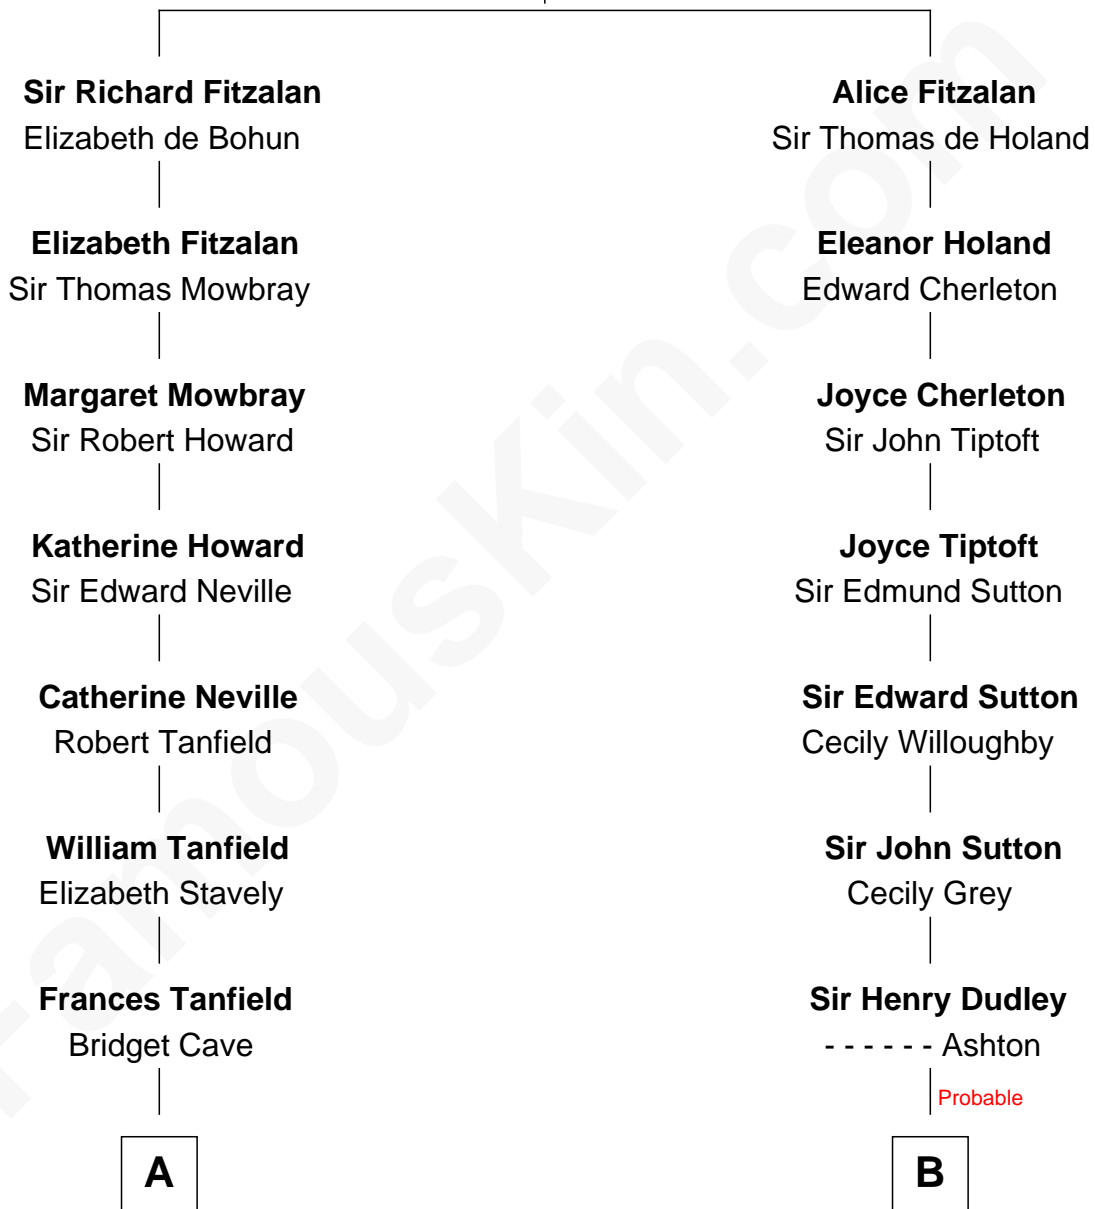

## Relationship Chart of

### Thomas Jefferson

3rd U.S. President and Signer of the Declaration of Independence

14th cousin 4 times removed of

### Alan Shepard

Mercury and Apollo Astronaut

**Richard Fitzalan**  
Eleanor Plantagenet

**C**

Alan Bartlett Shepard  
Pauline Renza Emerson

Alan Shepard  
*Mercury and Apollo Astronaut*

FamousKin.com