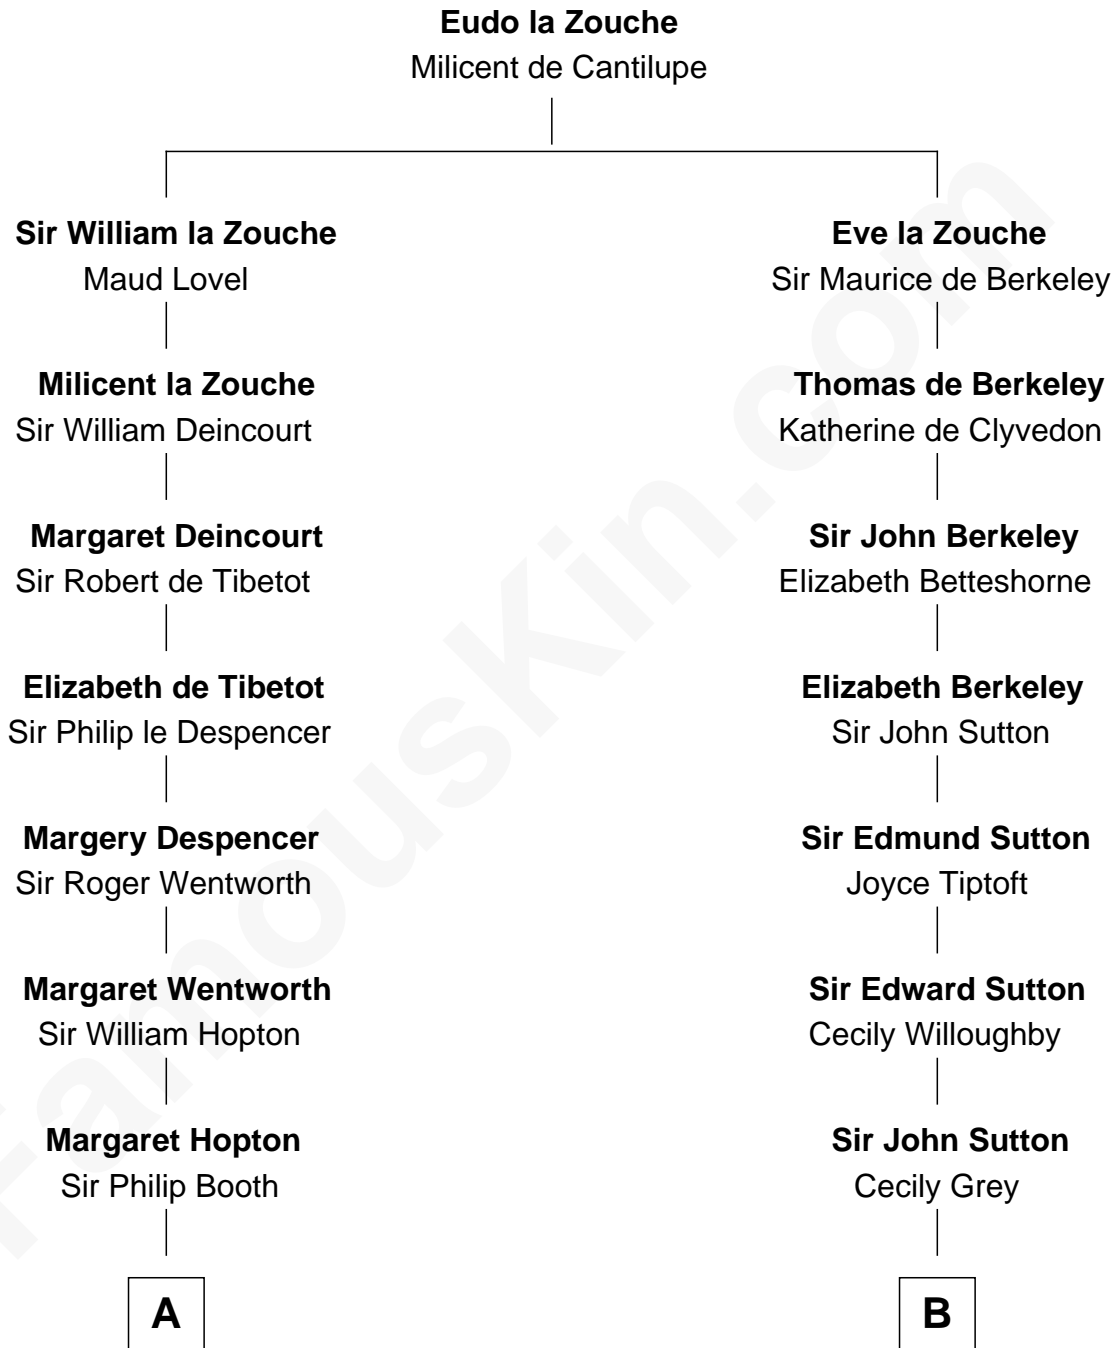

## Relationship Chart of

### Thomas Jefferson

3rd U.S. President and Signer of the Declaration of Independence

16th cousin 3 times removed of

**Alan Shepard**

Mercury and Apollo Astronaut

**C**

—  
**Annie Elizabeth Bartlett**  
Frederick Johnson Shepard

—  
**Alan Bartlett Shepard**  
Pauline Renza Emerson

—  
**Alan Shepard**  
*Mercury and Apollo Astronaut*

FamousKin.com