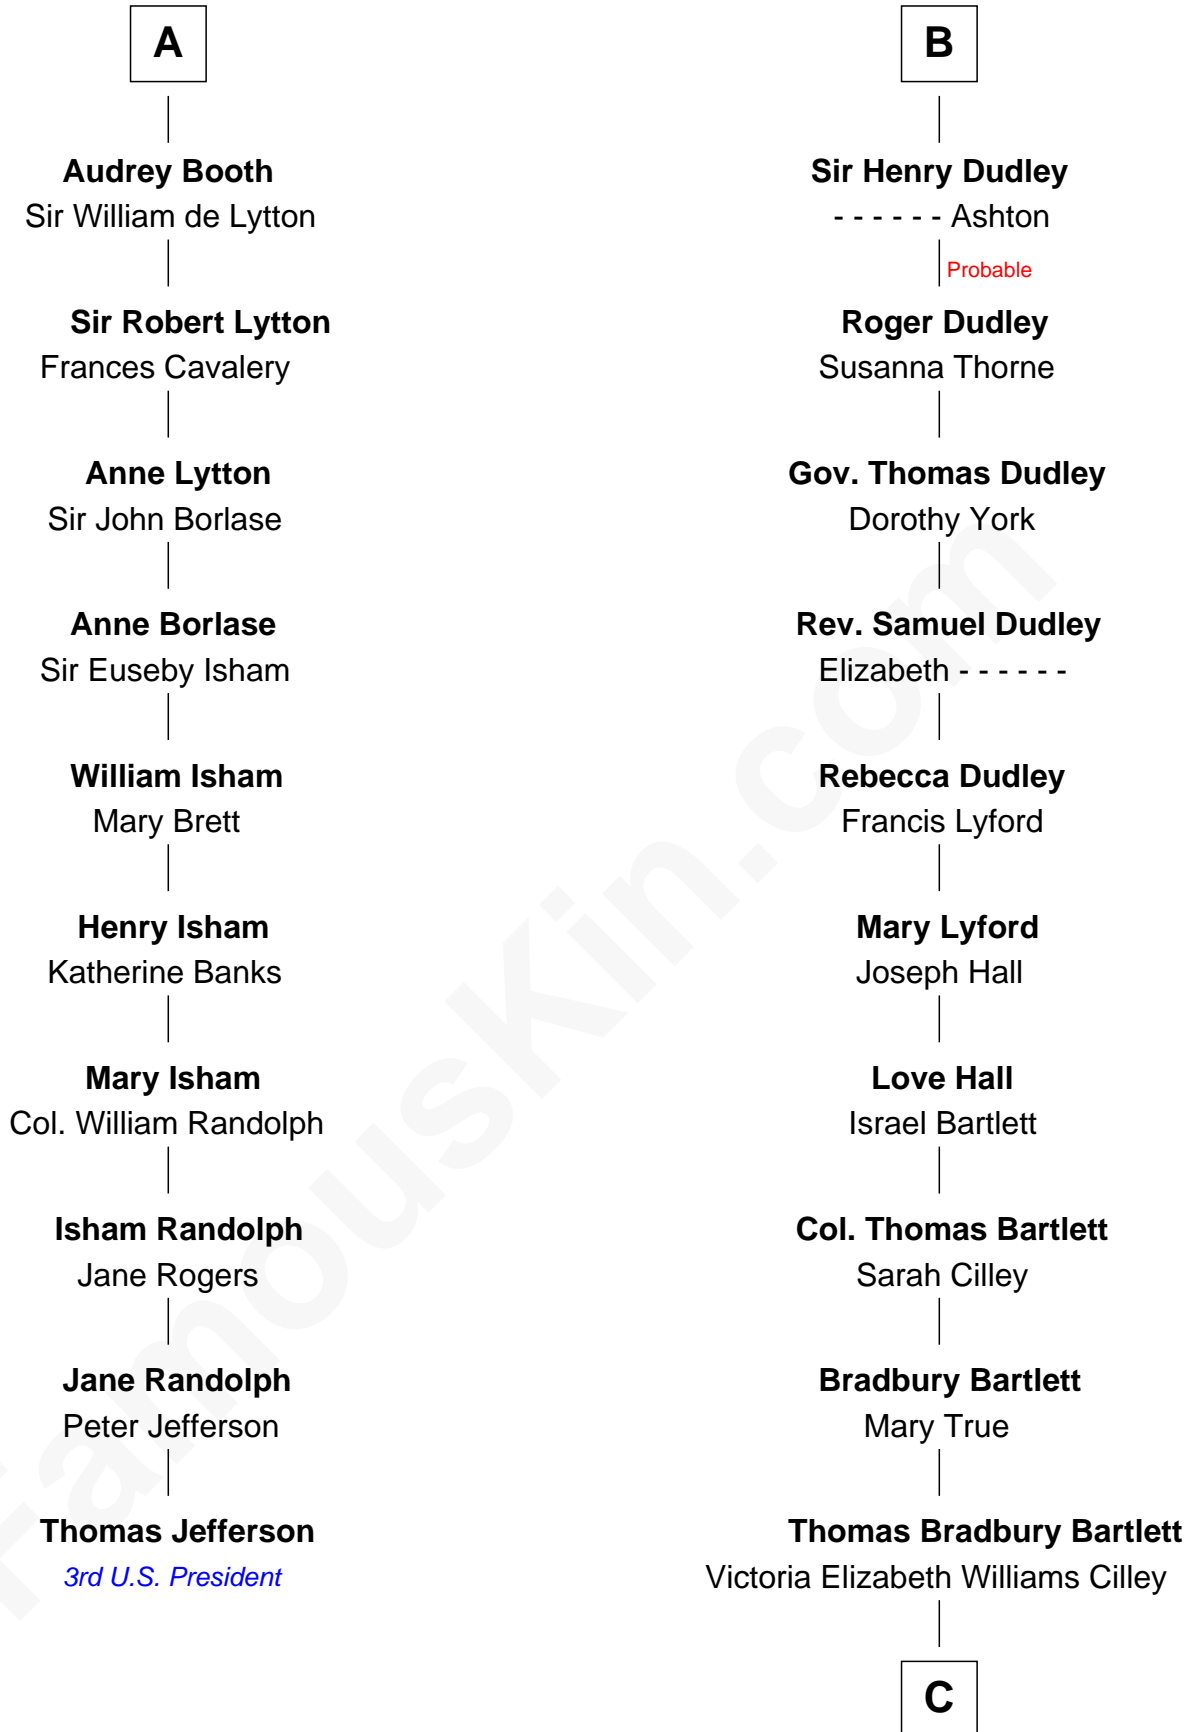

## Relationship Chart of

### Thomas Jefferson

3rd U.S. President and Signer of the Declaration of Independence

16th cousin 3 times removed of

**Alan Shepard**

Mercury and Apollo Astronaut

**C**

—  
**Annie Elizabeth Bartlett**  
Frederick Johnson Shepard

—  
**Alan Bartlett Shepard**  
Pauline Renza Emerson

—  
**Alan Shepard**  
*Mercury and Apollo Astronaut*

FamousKin.com