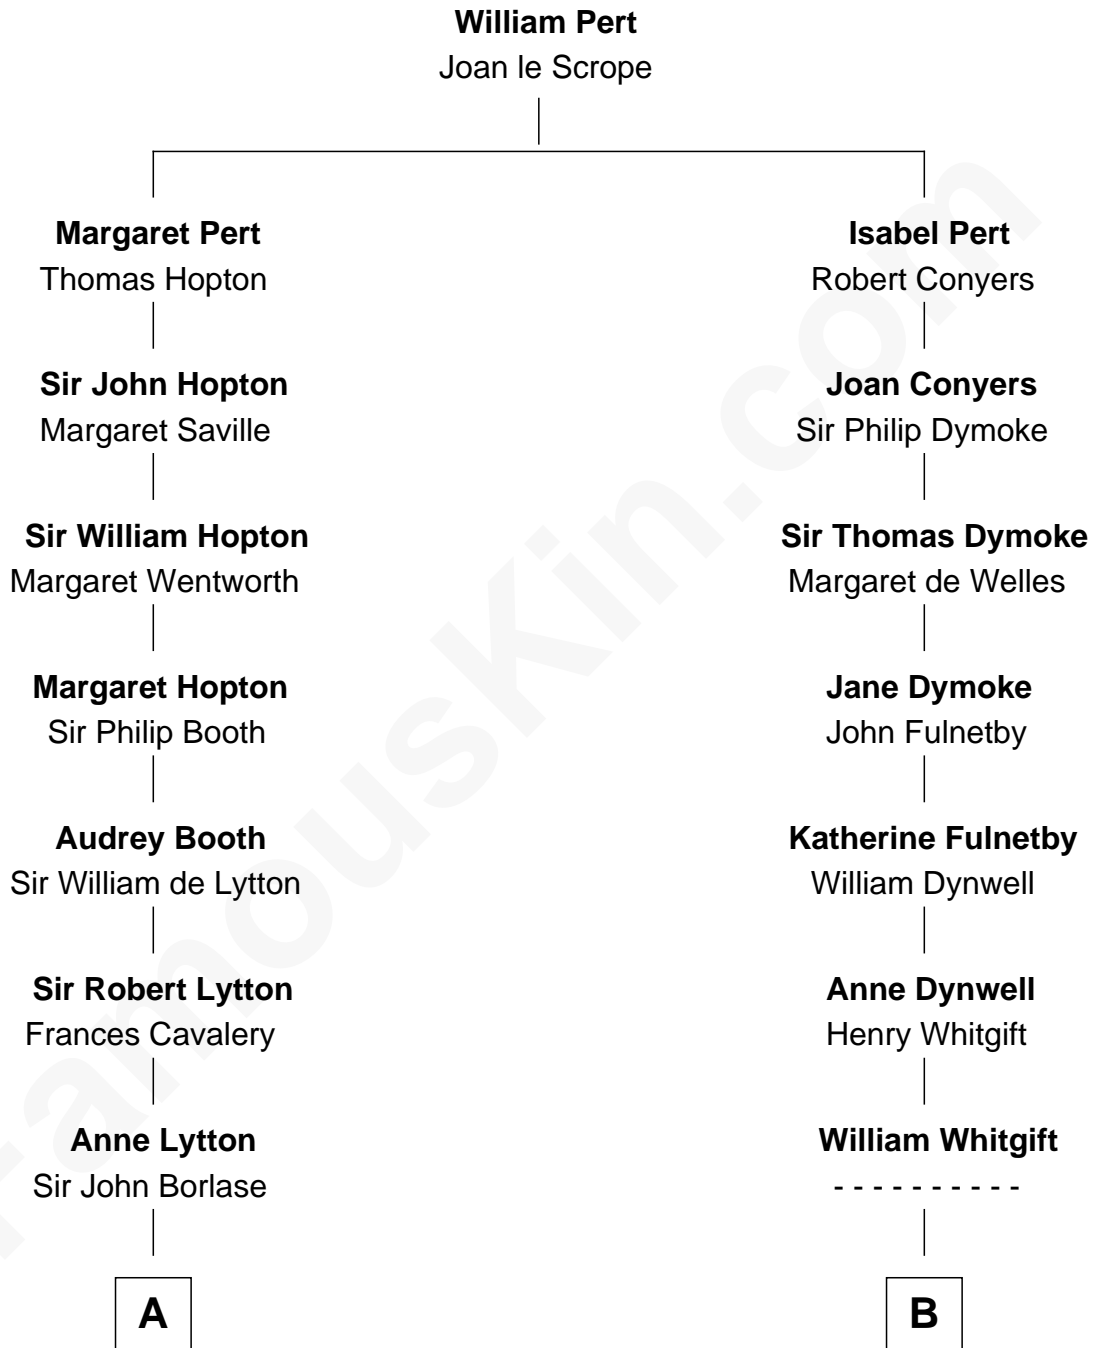

## Relationship Chart of

### Thomas Jefferson

3rd U.S. President and Signer of the Declaration of Independence

13th cousin 5 times removed of

**Alan Shepard**

Mercury and Apollo Astronaut

**C**

Alan Bartlett Shepard  
Pauline Renza Emerson

Alan Shepard  
*Mercury and Apollo Astronaut*

FamousKin.com