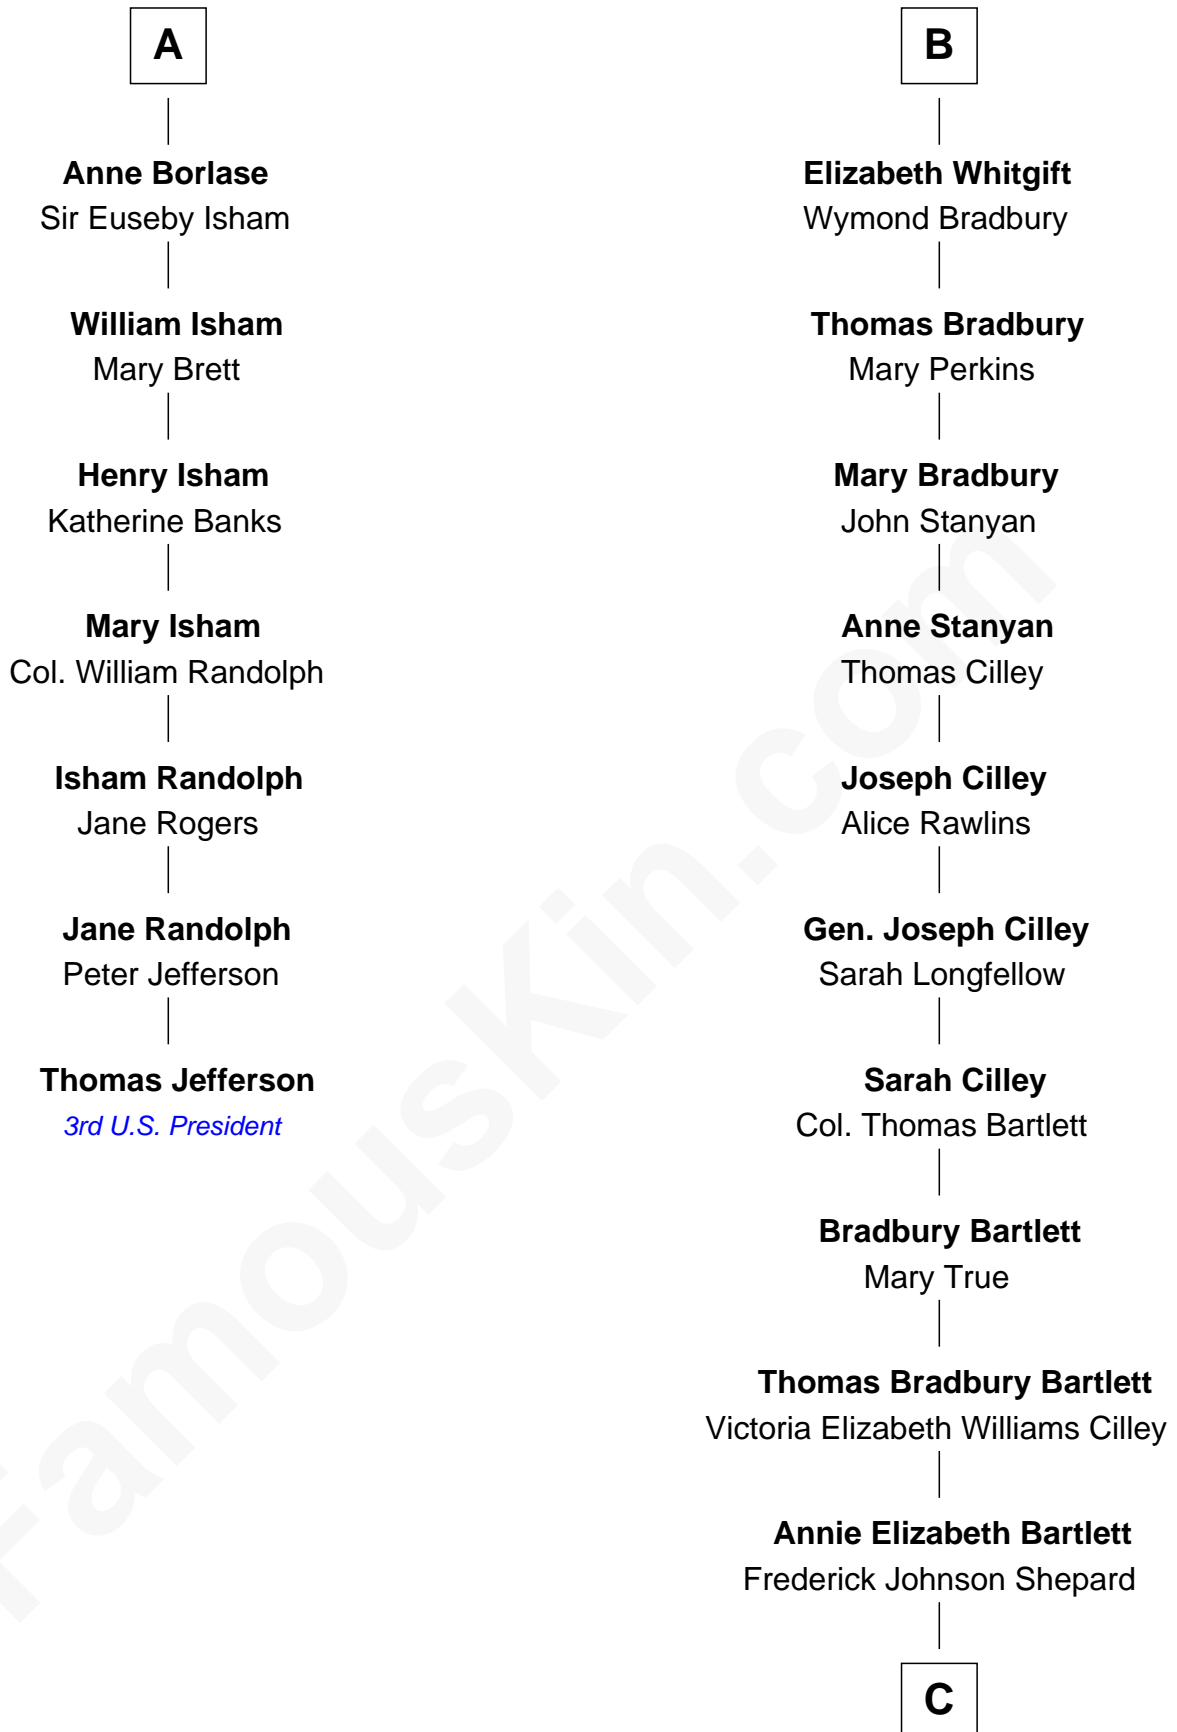

## Relationship Chart of

### Thomas Jefferson

3rd U.S. President and Signer of the Declaration of Independence

13th cousin 5 times removed of

**Alan Shepard**

Mercury and Apollo Astronaut

**C**

Alan Bartlett Shepard  
Pauline Renza Emerson

Alan Shepard  
*Mercury and Apollo Astronaut*

FamousKin.com