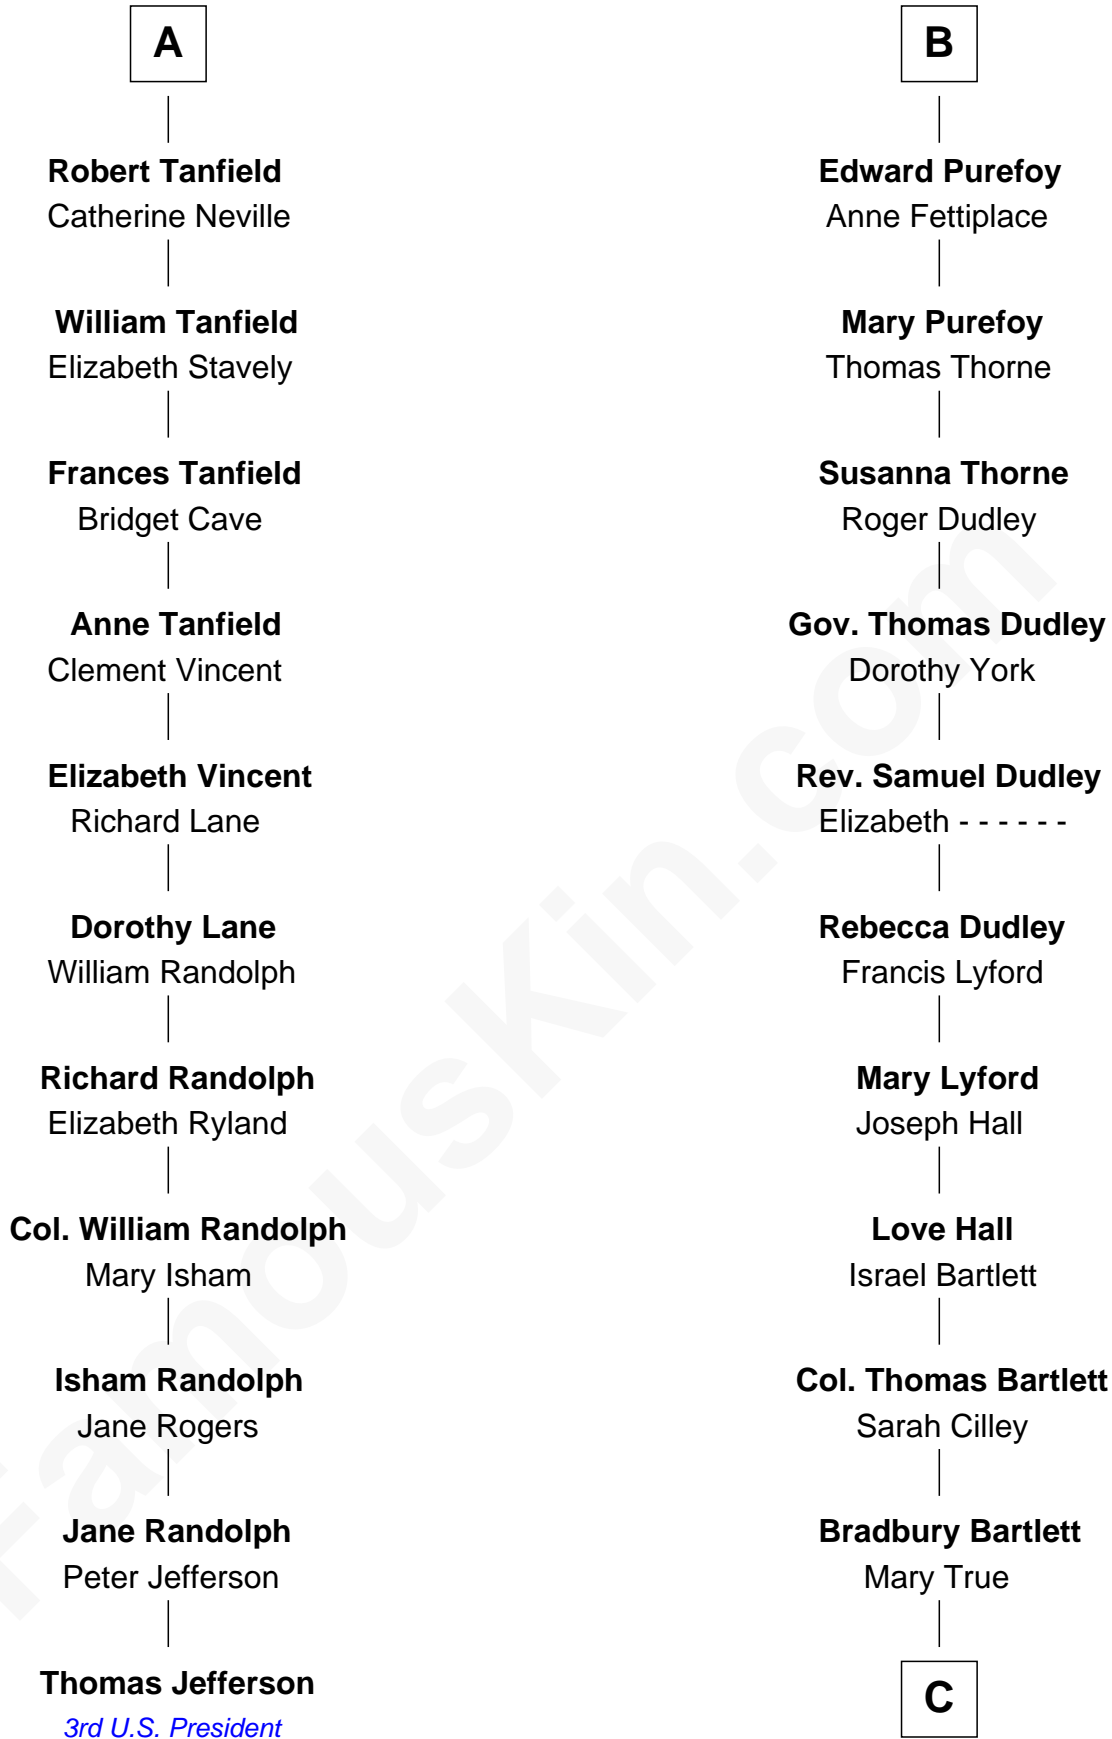

FamousKin.com

Relationship Chart of

Thomas Jefferson

3rd U.S. President and Signer of the Declaration of Independence

17th cousin 3 times removed of

Alan Shepard

Mercury and Apollo Astronaut

Sir Nicholas Audley

Joan Martin

C

Thomas Bradbury Bartlett
Victoria Elizabeth Williams Cilley

Annie Elizabeth Bartlett
Frederick Johnson Shepard

Alan Bartlett Shepard
Pauline Renza Emerson

Alan Shepard
Mercury and Apollo Astronaut