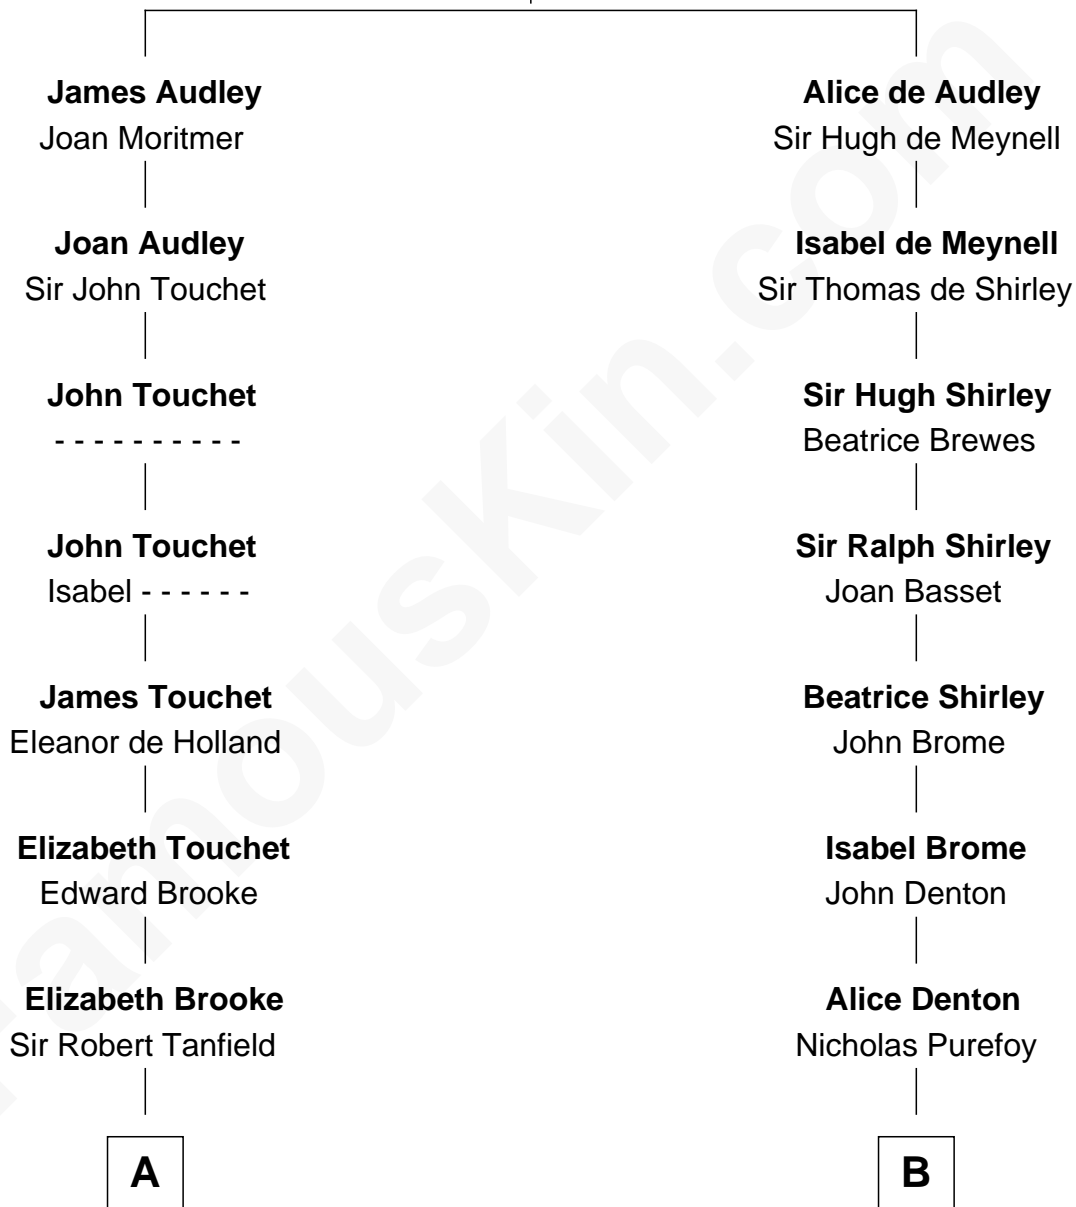

FamousKin.com

Relationship Chart of

Thomas Jefferson

3rd U.S. President and Signer of the Declaration of Independence

17th cousin 3 times removed of

Alan Shepard

Mercury and Apollo Astronaut

Sir Nicholas Audley

Joan Martin

C

Thomas Bradbury Bartlett
Victoria Elizabeth Williams Cilley

Annie Elizabeth Bartlett
Frederick Johnson Shepard

Alan Bartlett Shepard
Pauline Renza Emerson

Alan Shepard
Mercury and Apollo Astronaut