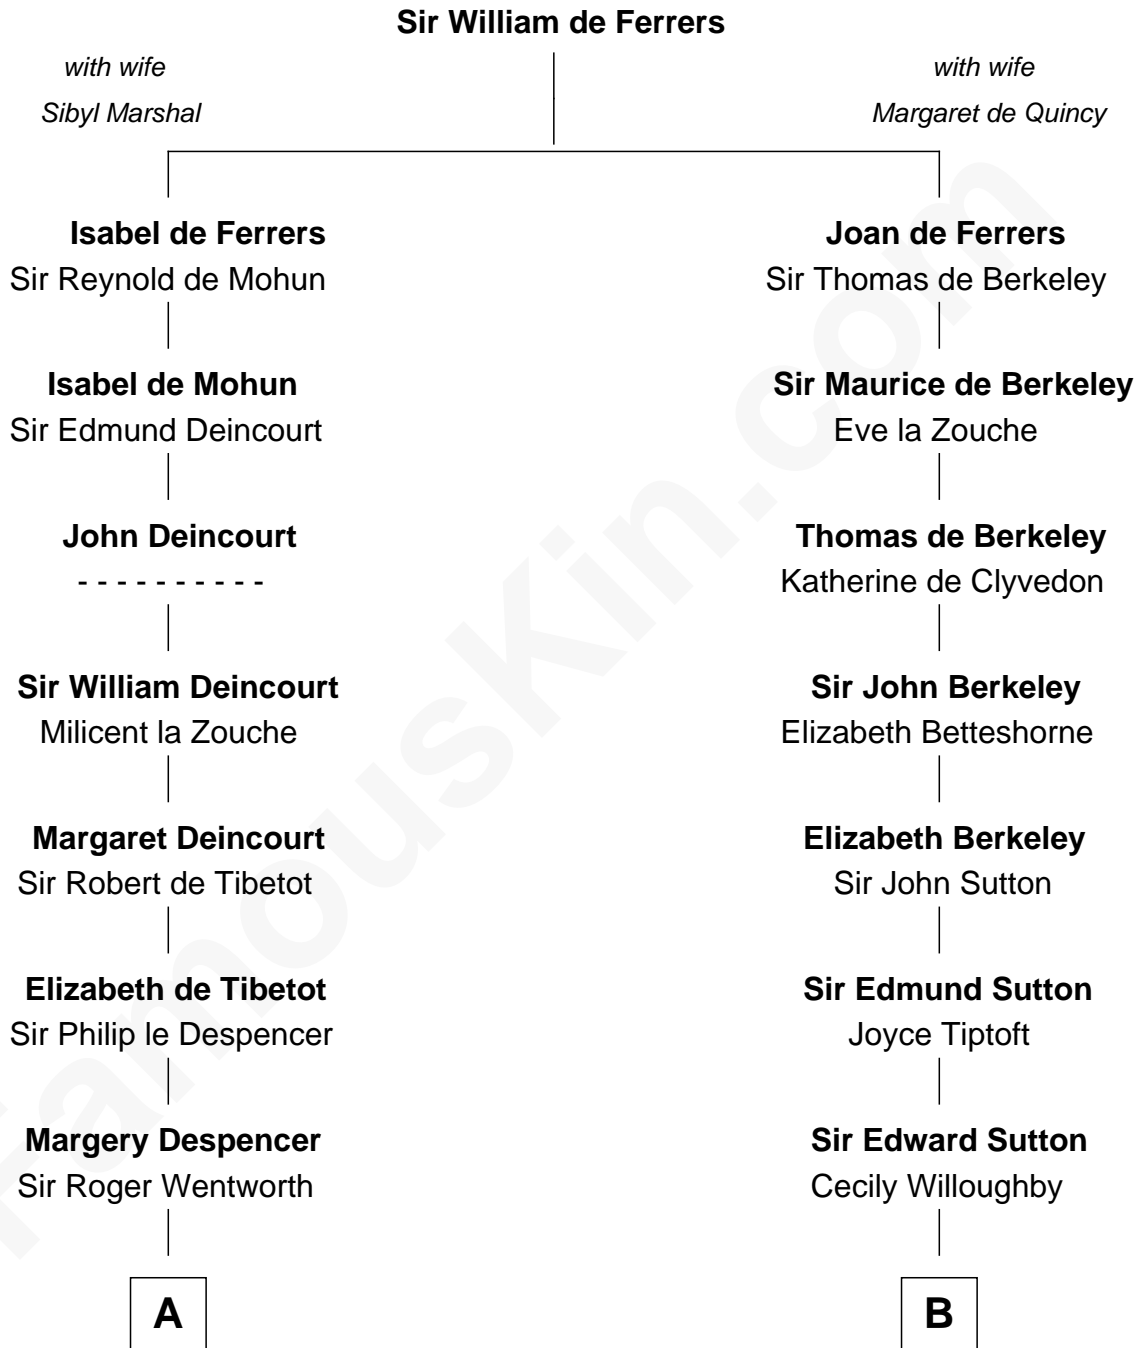

FamousKin.com

Relationship Chart of

Thomas Jefferson

3rd U.S. President and Signer of the Declaration of Independence

18th cousin 2 times removed of

Alan Shepard

Mercury and Apollo Astronaut

C

Jane Randolph
Peter Jefferson

Thomas Jefferson
3rd U.S. President

D

Thomas Bradbury Bartlett
Victoria Elizabeth Williams Cilley

Annie Elizabeth Bartlett
Frederick Johnson Shepard

Alan Bartlett Shepard
Pauline Renza Emerson

Alan Shepard
Mercury and Apollo Astronaut

FamousKin.com