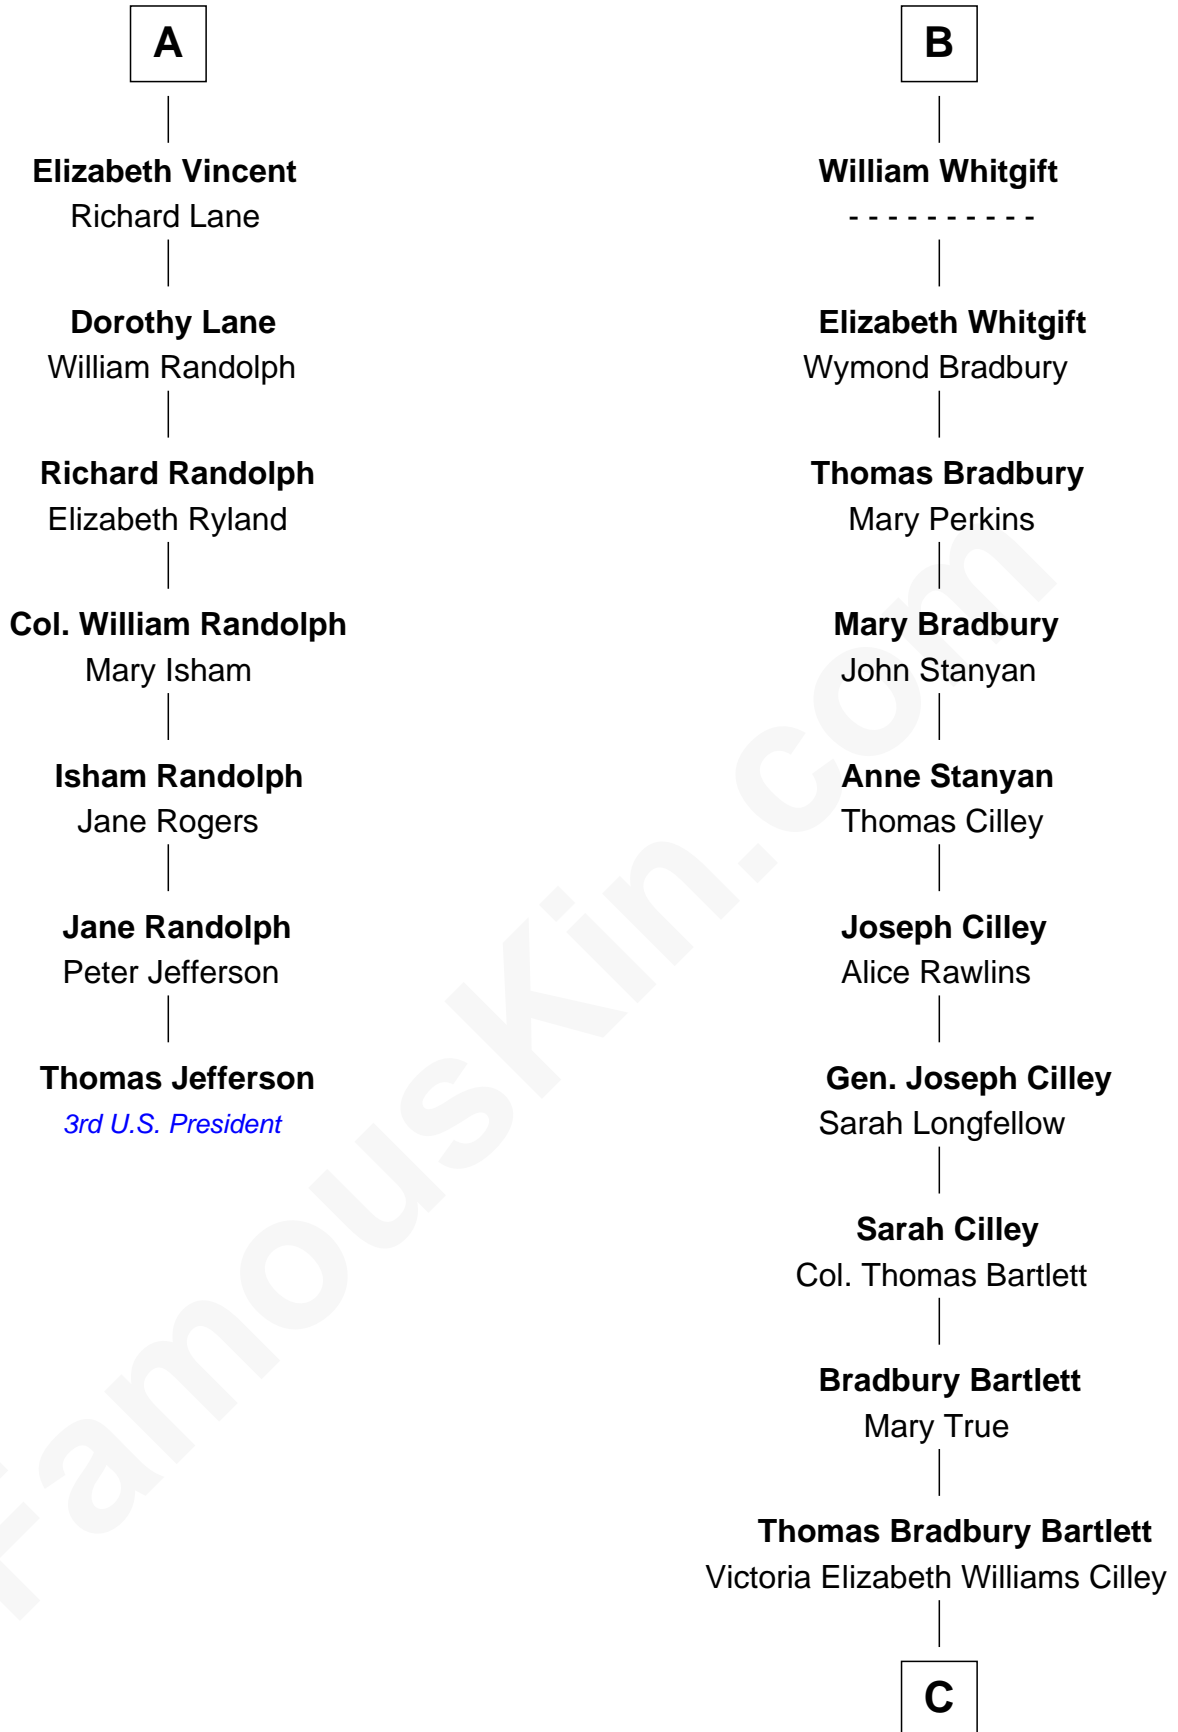

FamousKin.com

Relationship Chart of

Thomas Jefferson

3rd U.S. President and Signer of the Declaration of Independence

13th cousin 6 times removed of

Alan Shepard

Mercury and Apollo Astronaut

C

Annie Elizabeth Bartlett
Frederick Johnson Shepard

Alan Bartlett Shepard
Pauline Renza Emerson

Alan Shepard
Mercury and Apollo Astronaut

FamousKin.com