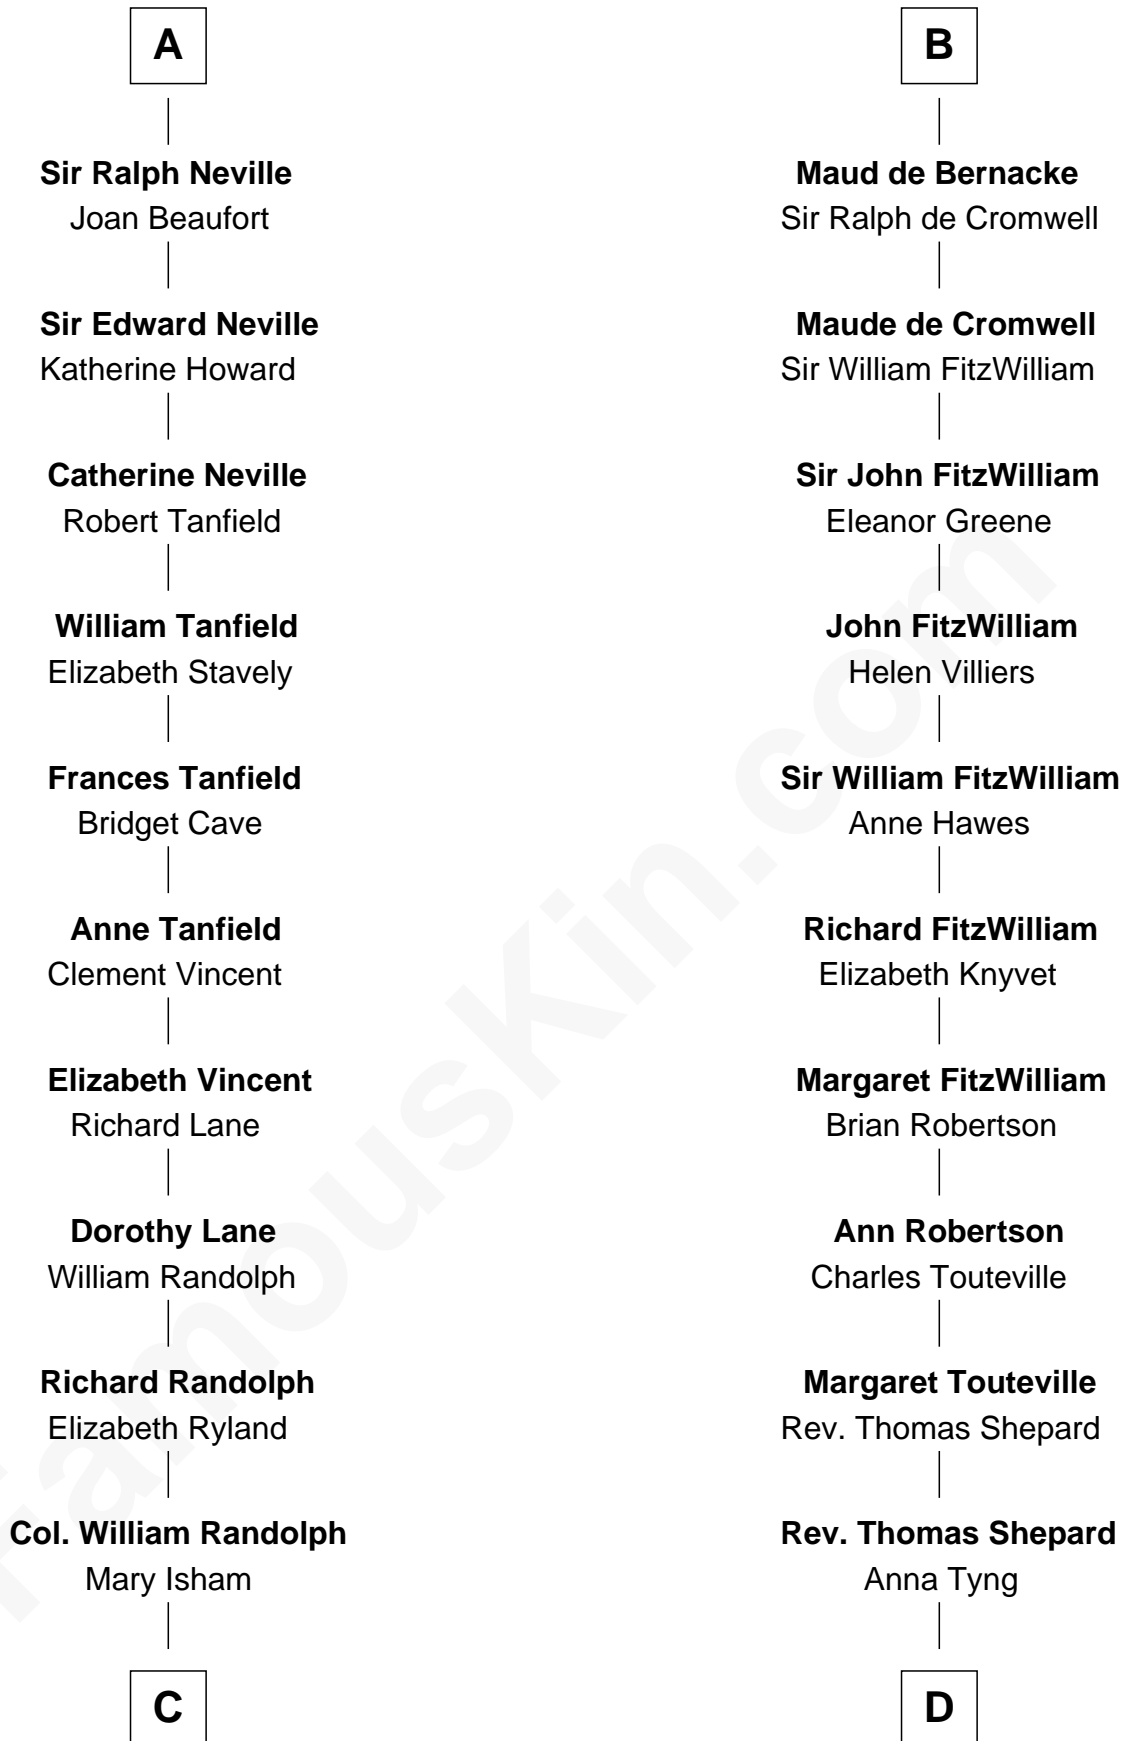

FamousKin.com

Relationship Chart of

Thomas Jefferson

3rd U.S. President and Signer of the Declaration of Independence

19th cousin 2 times removed of

John Quincy Adams

6th U.S. President

C

Isham Randolph

Jane Rogers

Jane Randolph

Peter Jefferson

Thomas Jefferson

3rd U.S. President

D

Anna Shepard

6th U.S. President