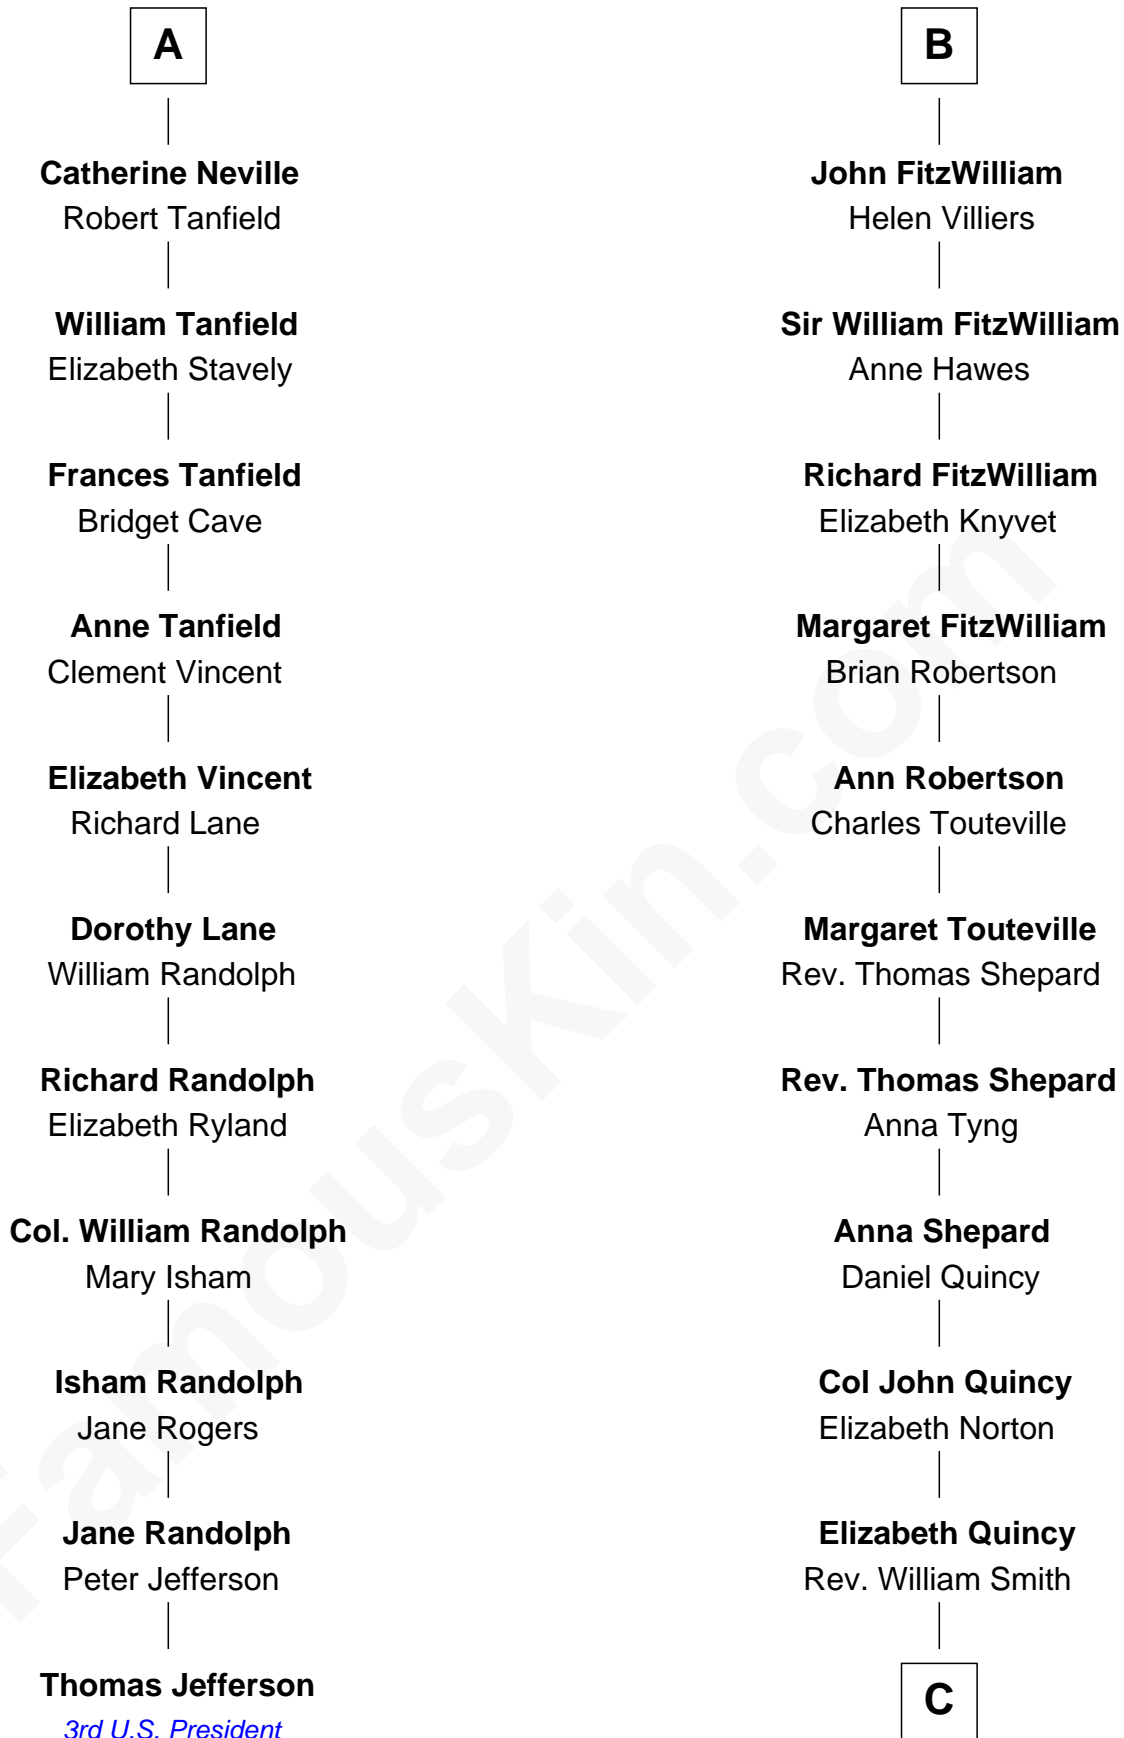

FamousKin.com

Relationship Chart of

Thomas Jefferson

3rd U.S. President and Signer of the Declaration of Independence

17th cousin 1 time removed of

John Quincy Adams

6th U.S. President

Sir William Longespee

Ela of Salisbury

C

Abigail Quincy Smith

John Adams

John Quincy Adams

6th U.S. President

FamousKin.com