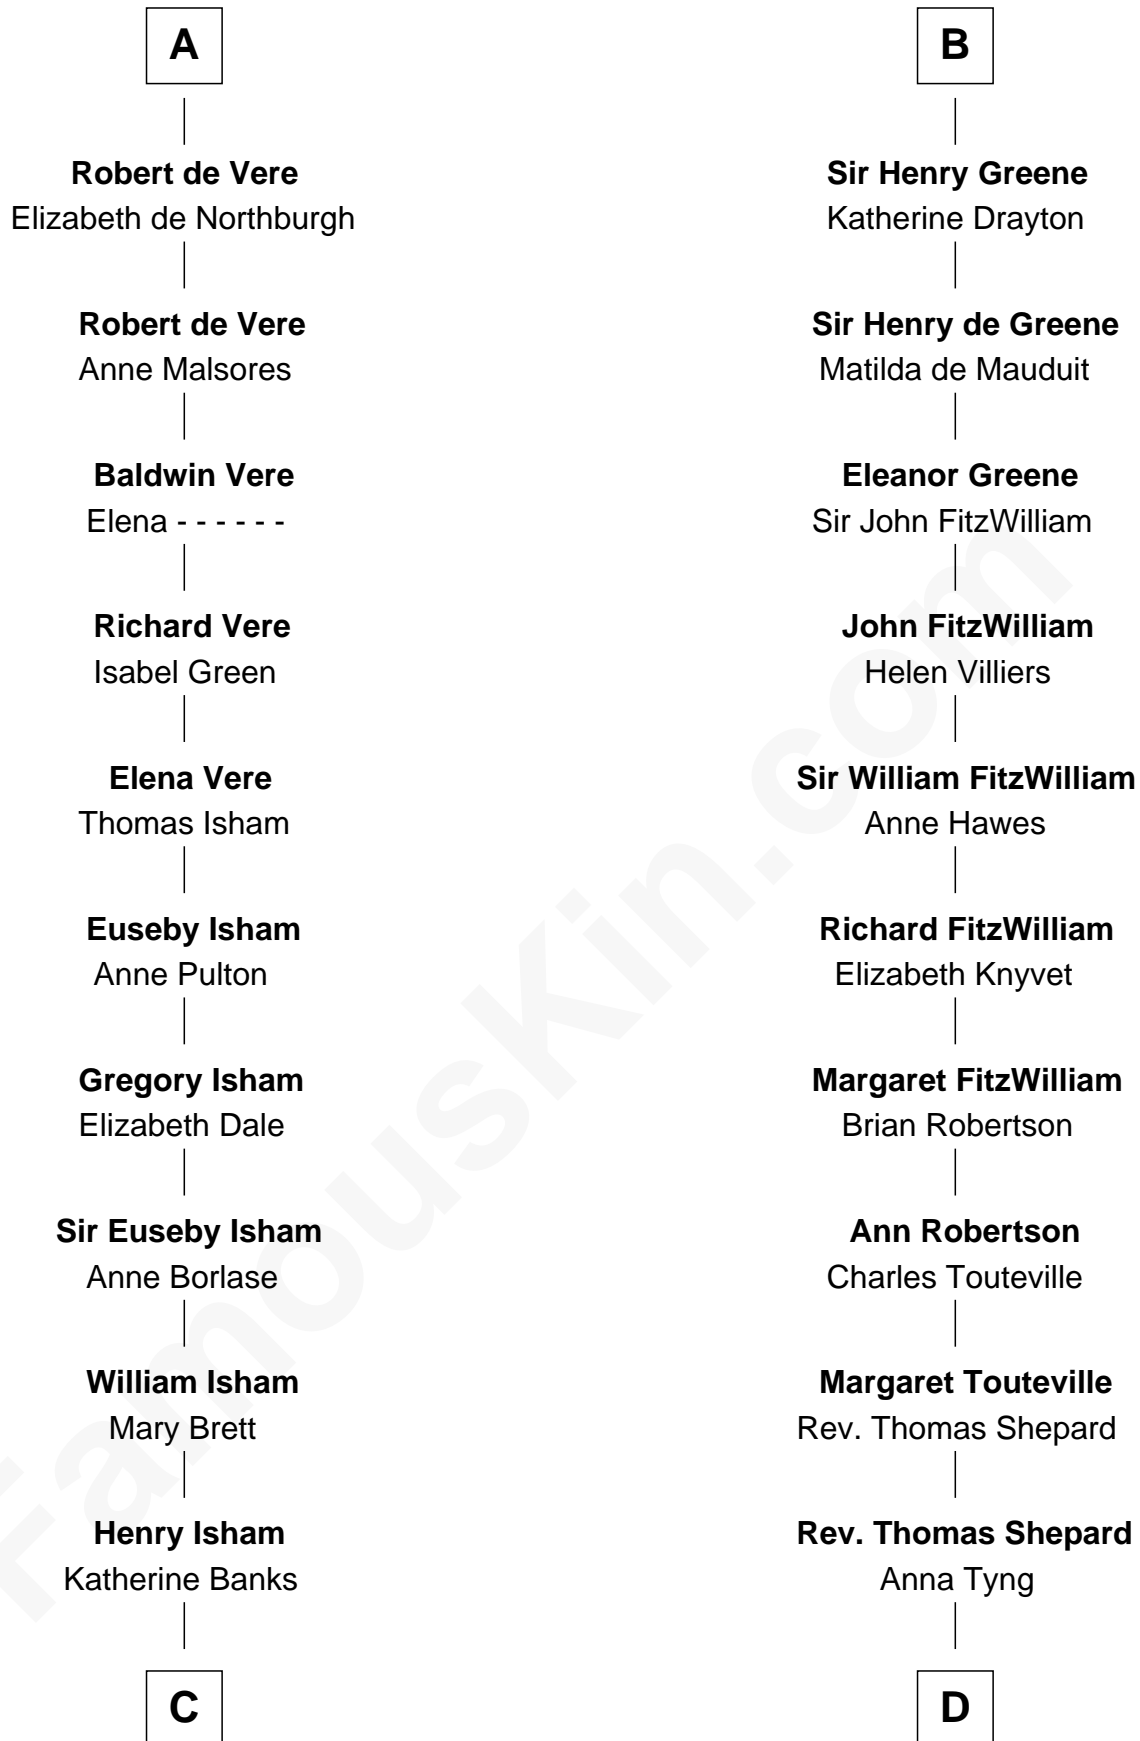

FamousKin.com

Relationship Chart of

Thomas Jefferson

3rd U.S. President and Signer of the Declaration of Independence

20th cousin 1 time removed of

John Quincy Adams

6th U.S. President

Gilbert Fitzrichard de Clare
Adeliza de Clermont-en-Beauvaisis

Alice Fitzrichard de Clare

Aubrey de Vere

Robert de Vere

Robert de Vere

Margaret -----

Robert de Vere

Elena -----

Baldwin de Vere

Isabel de Clare

Sir William Marshal

Eva Marshal

William de Braiose

Eve de Braiose

Sir William de Cantilupe

Milicent de Cantilupe

Eudo la Zouche

Lucy Zouche

Thomas de Greene

B

C

Mary Isham
Col. William Randolph

Isham Randolph
Jane Rogers

Jane Randolph
Peter Jefferson

Thomas Jefferson
3rd U.S. President