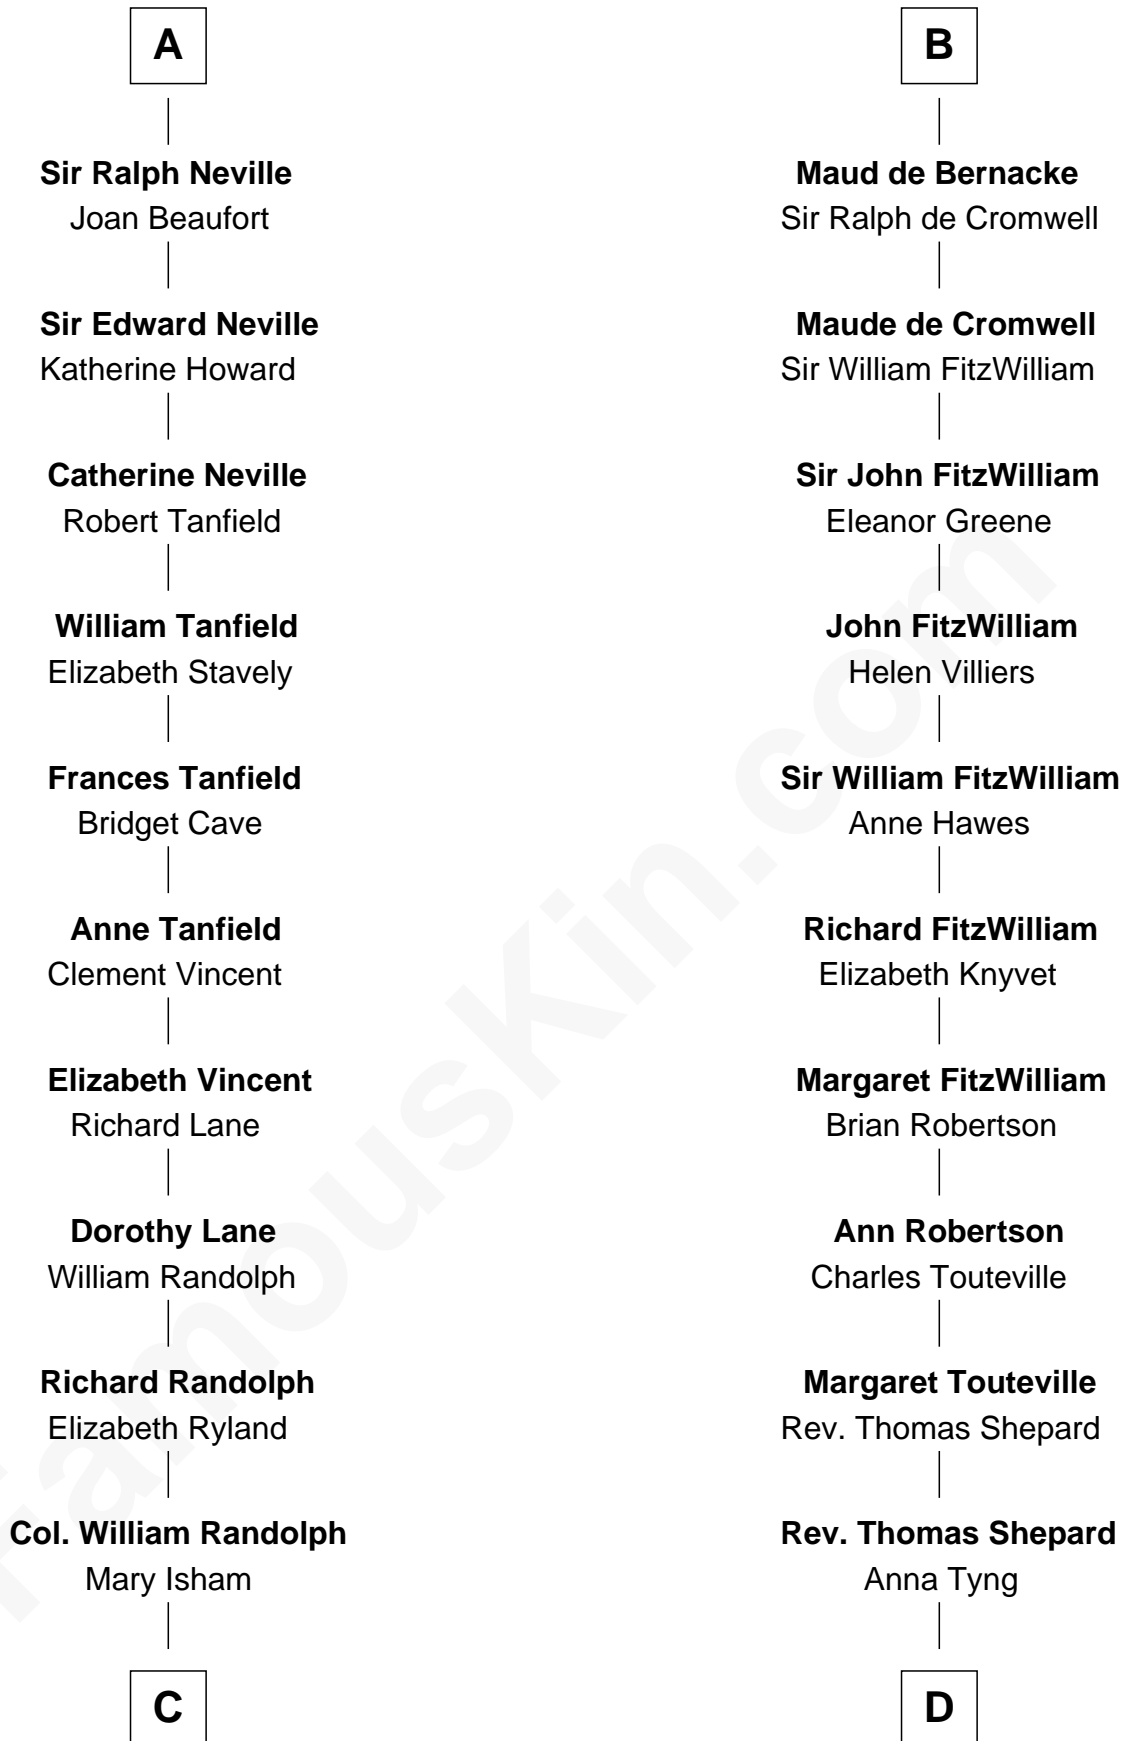

## Relationship Chart of

### Thomas Jefferson

3rd U.S. President and Signer of the Declaration of Independence

19th cousin 1 time removed of

### Abigail (Smith) Adams

First Lady of President John Adams

#### Miliscent of Rethel

**C**

**Isham Randolph**

Jane Rogers

**Jane Randolph**

Peter Jefferson

**Thomas Jefferson**

*3rd U.S. President*