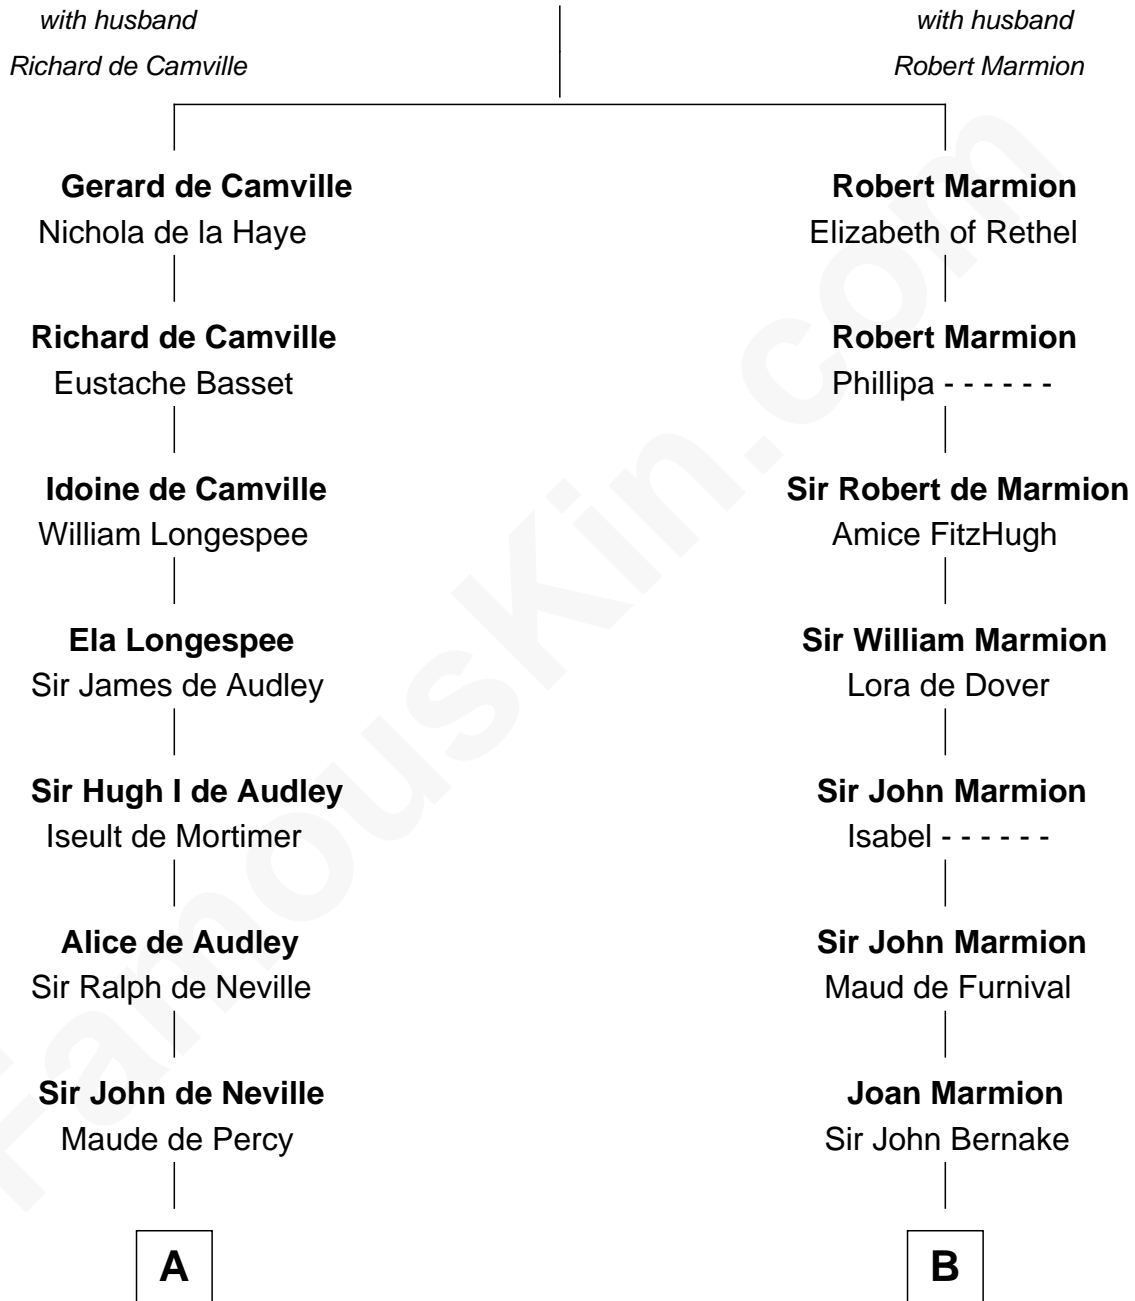

## Relationship Chart of

### Thomas Jefferson

3rd U.S. President and Signer of the Declaration of Independence

19th cousin 1 time removed of

### Abigail (Smith) Adams

First Lady of President John Adams

#### Miliscent of Rethel

**C**

**Isham Randolph**

Jane Rogers

**Jane Randolph**

Peter Jefferson

**Thomas Jefferson**

*3rd U.S. President*