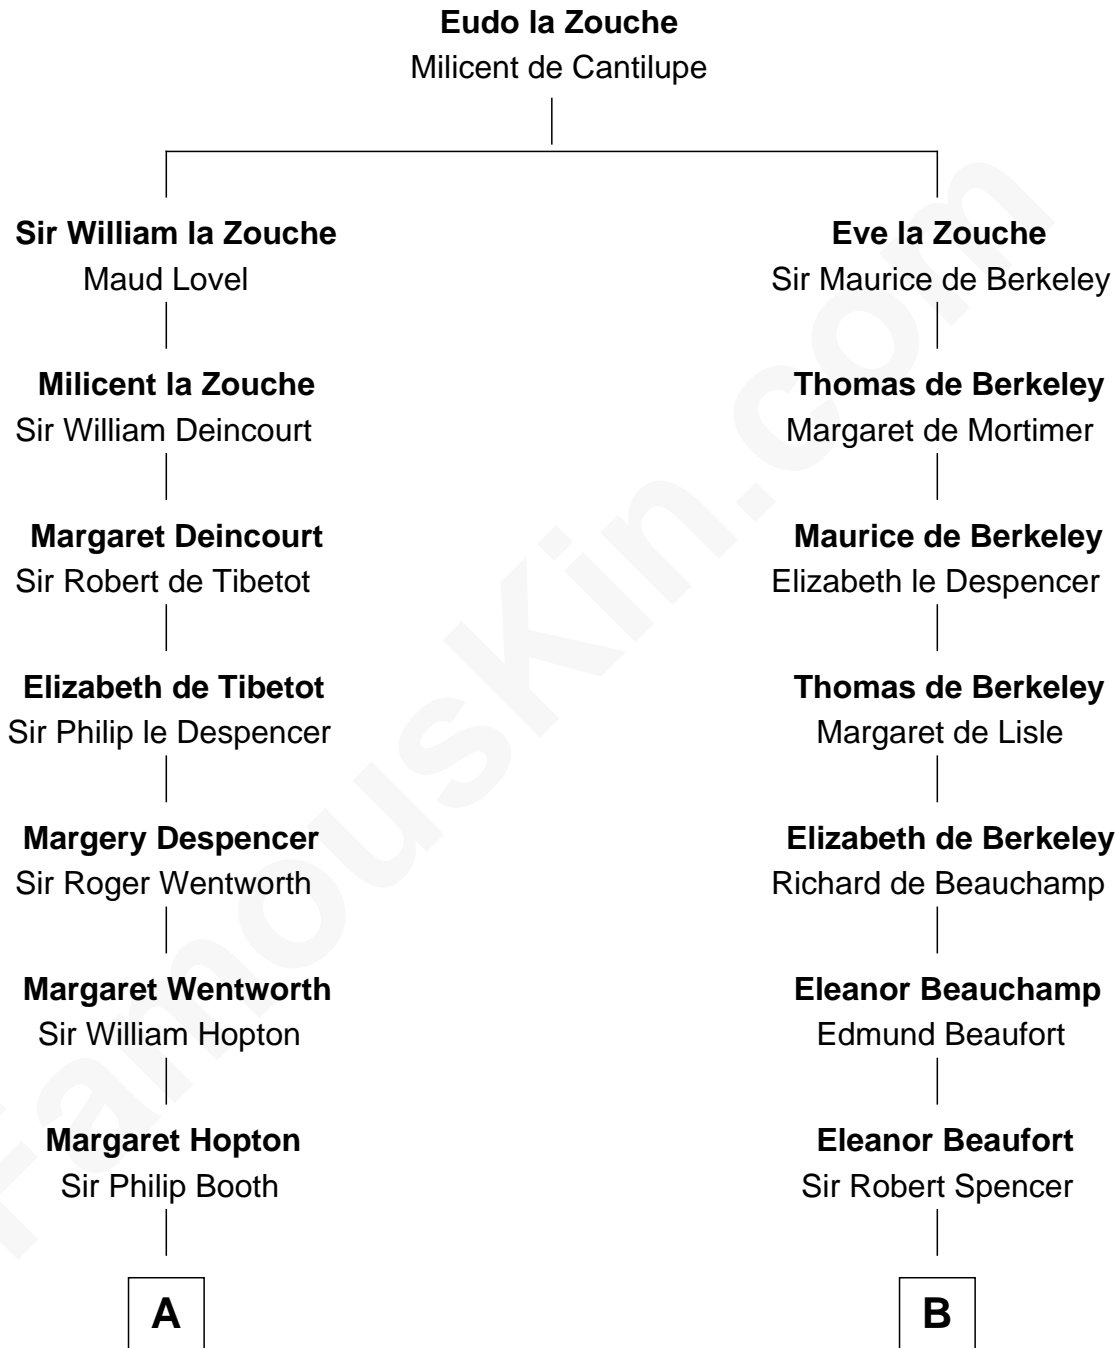

FamousKin.com

Relationship Chart of

Thomas Jefferson

3rd U.S. President and Signer of the Declaration of Independence

16th cousin 2 times removed of

Charles Darwin
Theory of Evolution

C

Dr. Robert Waring Darwin

Susanna Wedgwood

Charles Darwin

Theory of Evolution

FamousKin.com