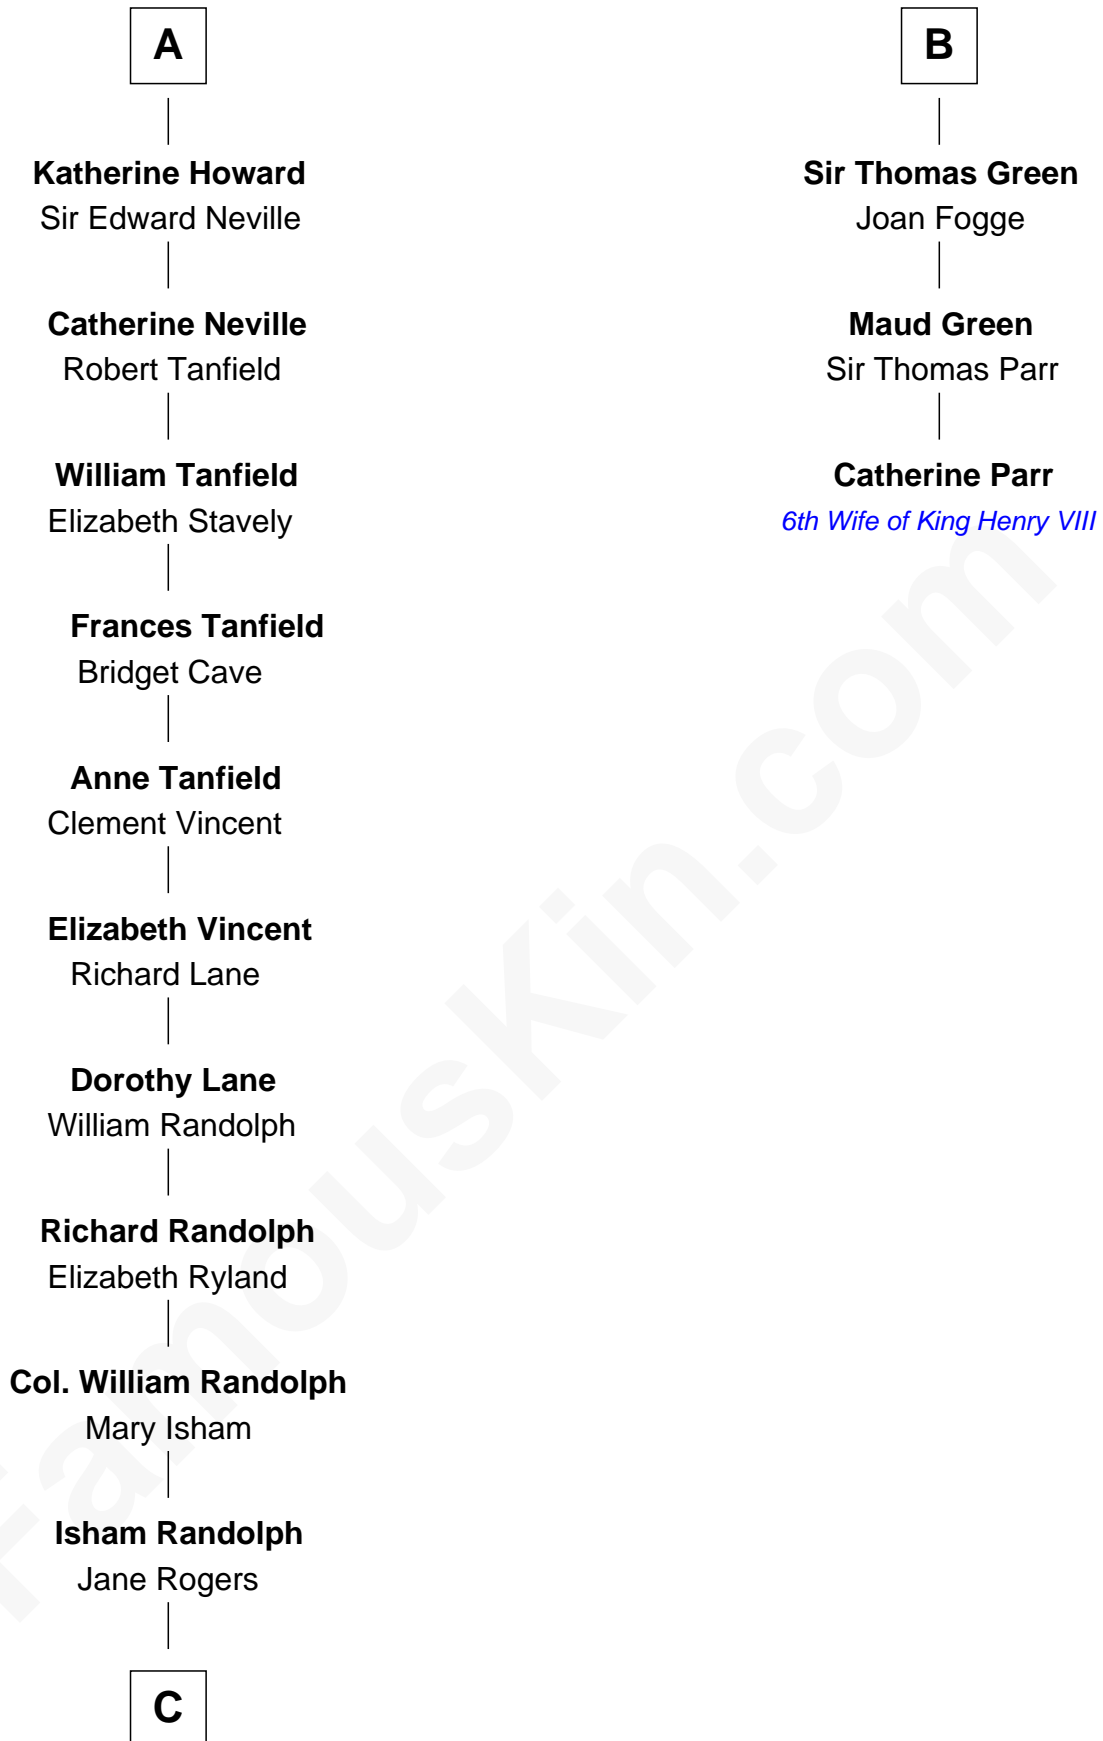

## Relationship Chart of

### Thomas Jefferson

3rd U.S. President and Signer of the Declaration of Independence

9th cousin 9 times removed of

**Catherine Parr**

6th Wife of King Henry VIII

**Sir John FitzGeoffrey**

Isabel le Bigod

**C**

—  
**Jane Randolph**

Peter Jefferson

—  
**Thomas Jefferson**

*3rd U.S. President*

FamousKin.com