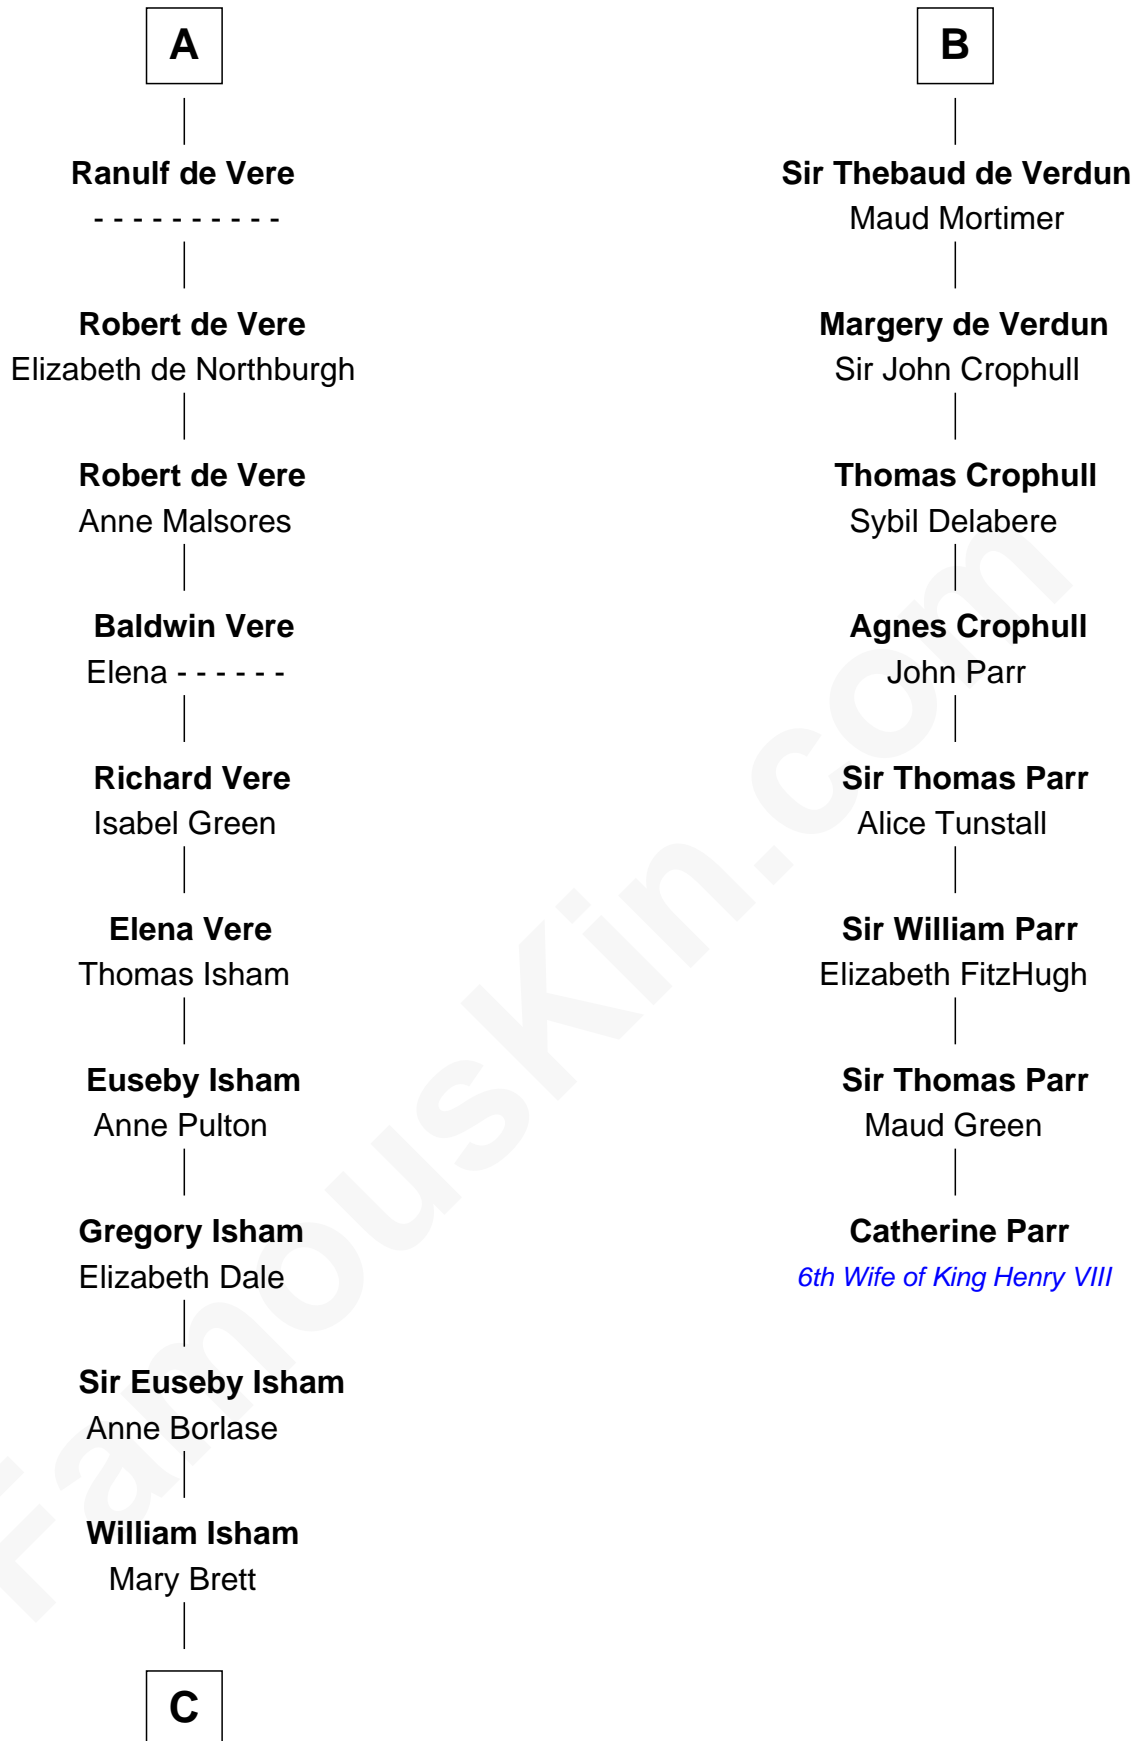

## Relationship Chart of

### Thomas Jefferson

3rd U.S. President and Signer of the Declaration of Independence

14th cousin 7 times removed of

**Catherine Parr**

6th Wife of King Henry VIII

**C**

Henry Isham  
Katherine Banks

Mary Isham  
Col. William Randolph

Isham Randolph  
Jane Rogers

Jane Randolph  
Peter Jefferson

Thomas Jefferson  
*3rd U.S. President*

FamousKin.com