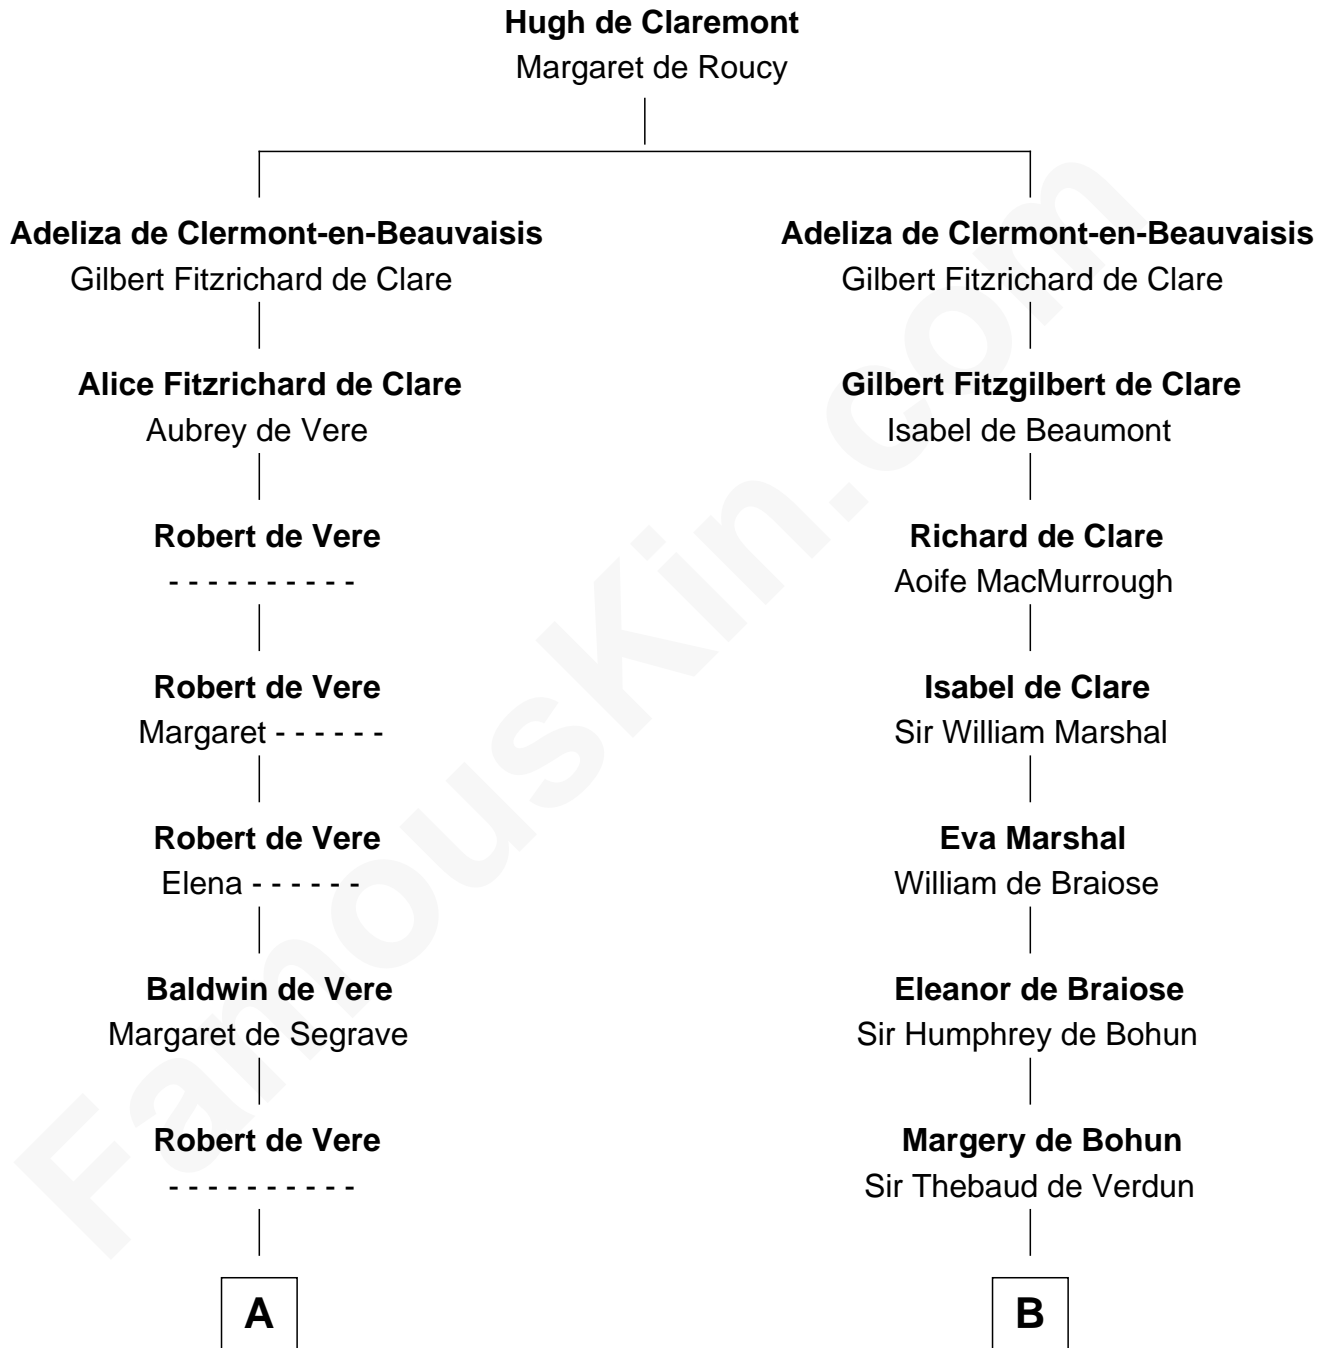

## Relationship Chart of

### Thomas Jefferson

3rd U.S. President and Signer of the Declaration of Independence

14th cousin 7 times removed of

**Catherine Parr**

6th Wife of King Henry VIII

**C**

Henry Isham  
Katherine Banks

Mary Isham  
Col. William Randolph

Isham Randolph  
Jane Rogers

Jane Randolph  
Peter Jefferson

Thomas Jefferson  
*3rd U.S. President*

FamousKin.com