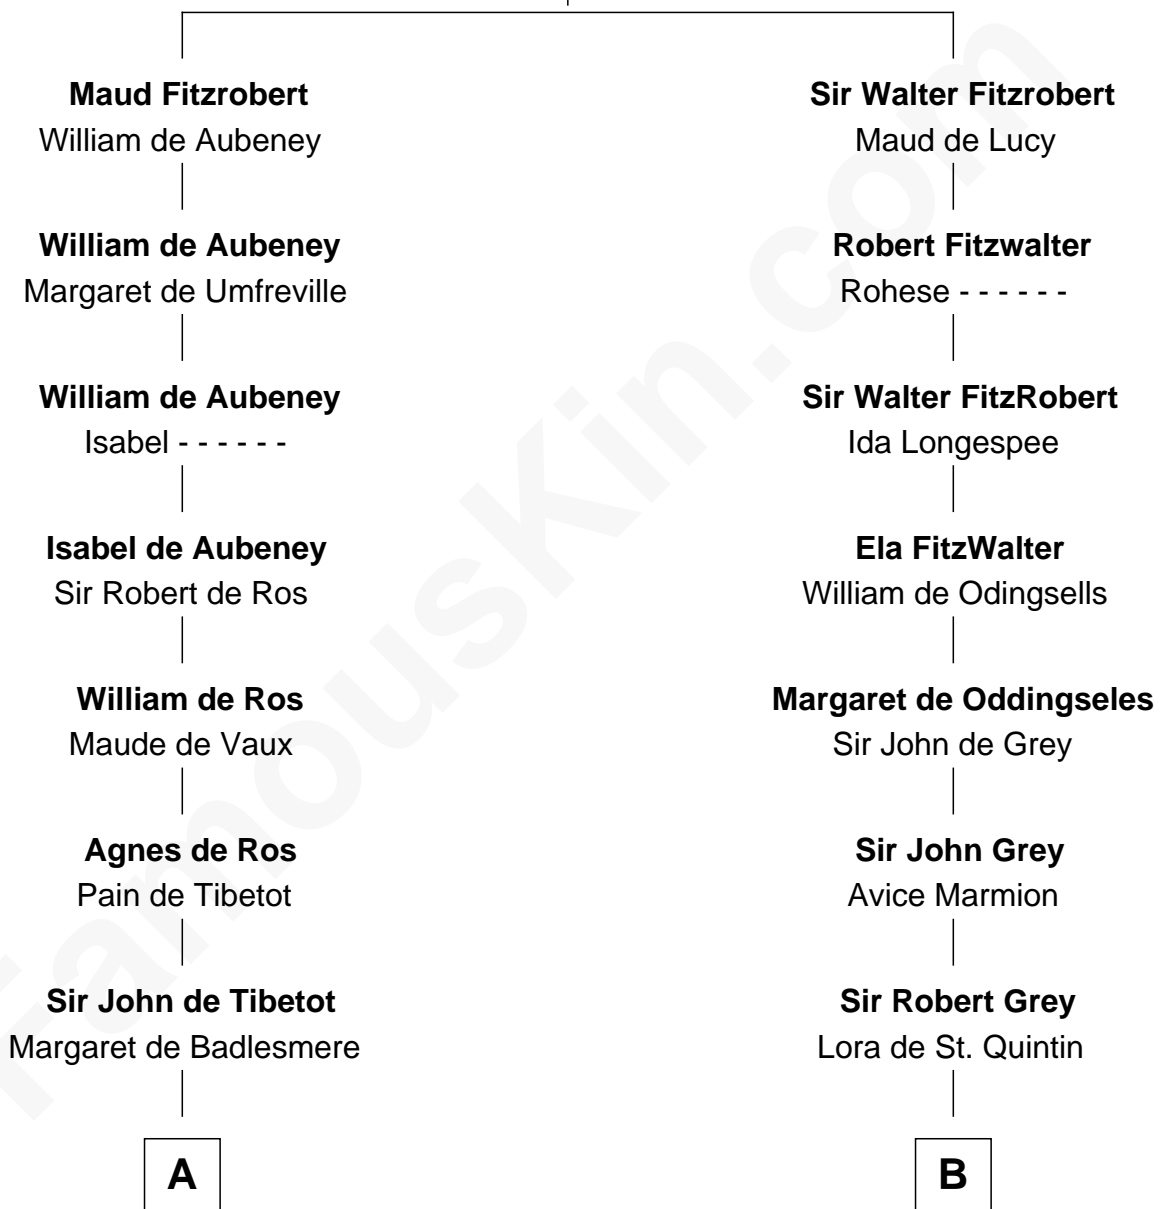

## Relationship Chart of

### Thomas Jefferson

3rd U.S. President and Signer of the Declaration of Independence

12th cousin 9 times removed of

**Catherine Parr**

6th Wife of King Henry VIII

**Robert Fitzrichard**

Maud de St. Liz

**C**

Henry Isham  
Katherine Banks

Mary Isham  
Col. William Randolph

Isham Randolph  
Jane Rogers

Jane Randolph  
Peter Jefferson

Thomas Jefferson  
*3rd U.S. President*

FamousKin.com