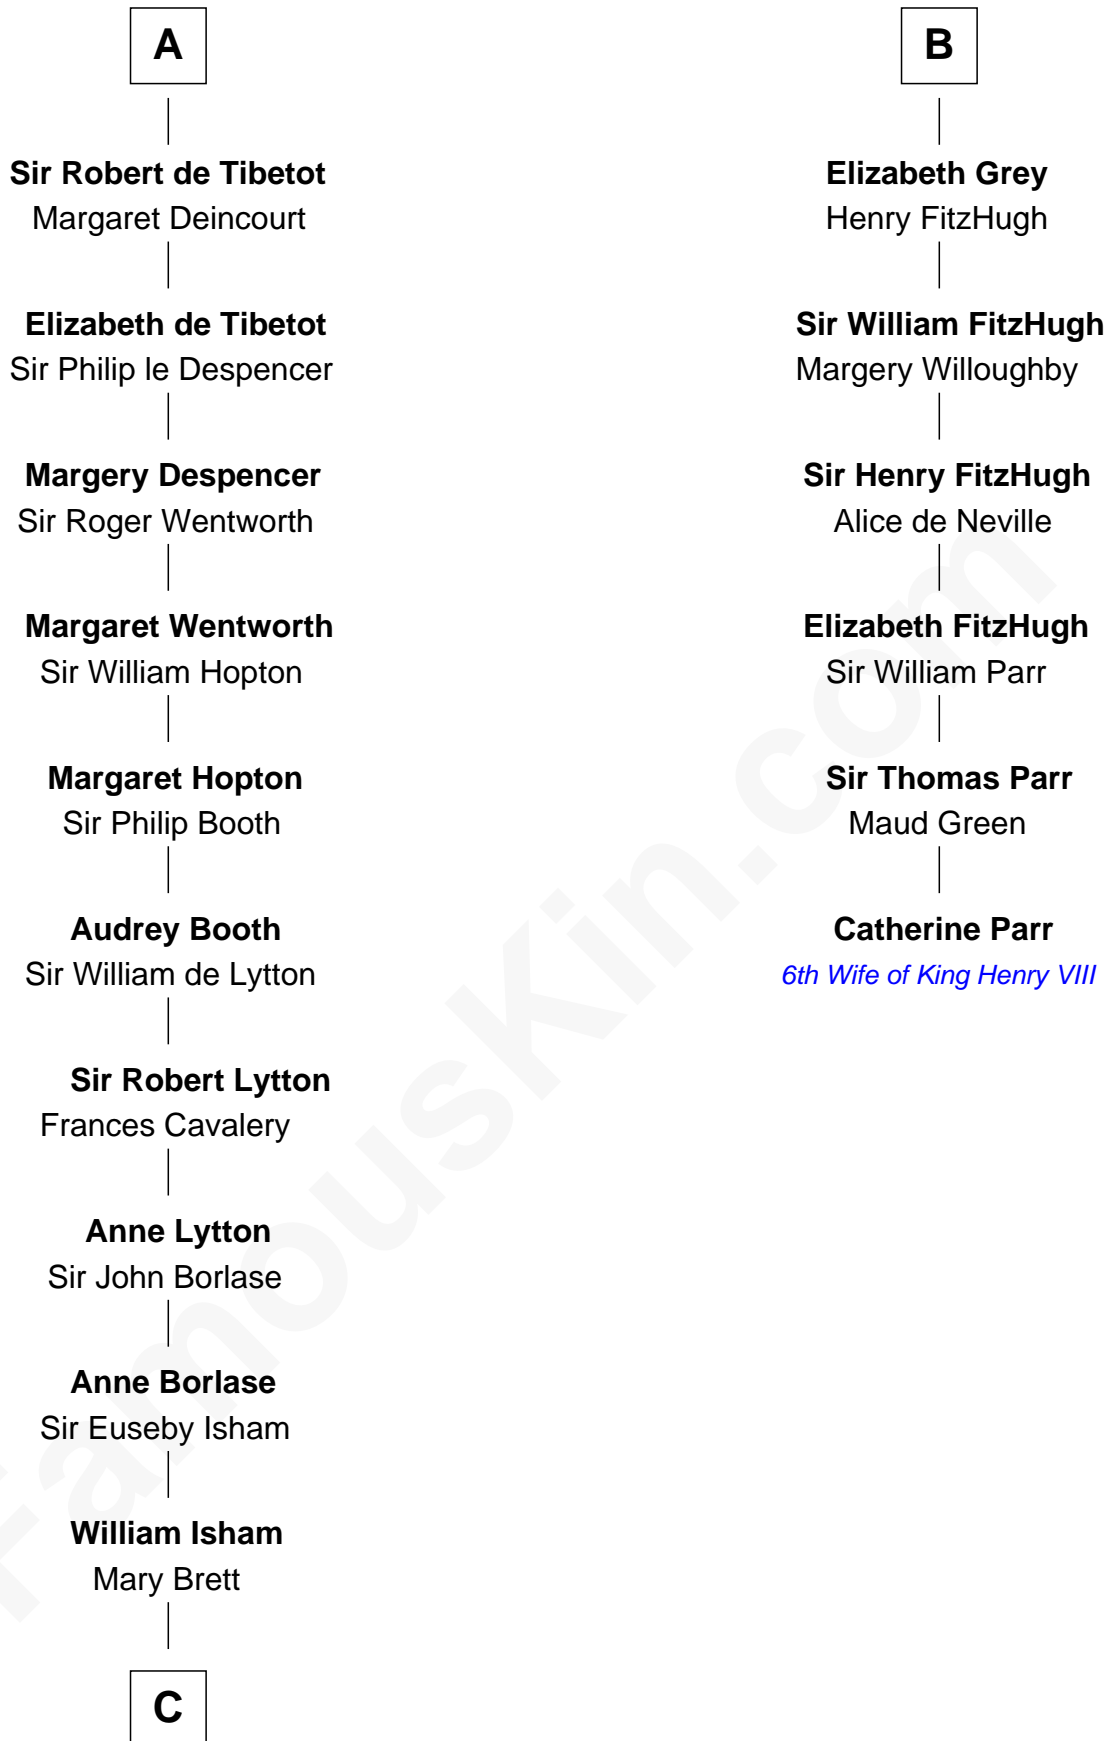

## Relationship Chart of

### Thomas Jefferson

3rd U.S. President and Signer of the Declaration of Independence

12th cousin 9 times removed of

**Catherine Parr**

6th Wife of King Henry VIII

**Robert Fitzrichard**

Maud de St. Liz

**C**

Henry Isham  
Katherine Banks

Mary Isham  
Col. William Randolph

Isham Randolph  
Jane Rogers

Jane Randolph  
Peter Jefferson

Thomas Jefferson  
*3rd U.S. President*

FamousKin.com