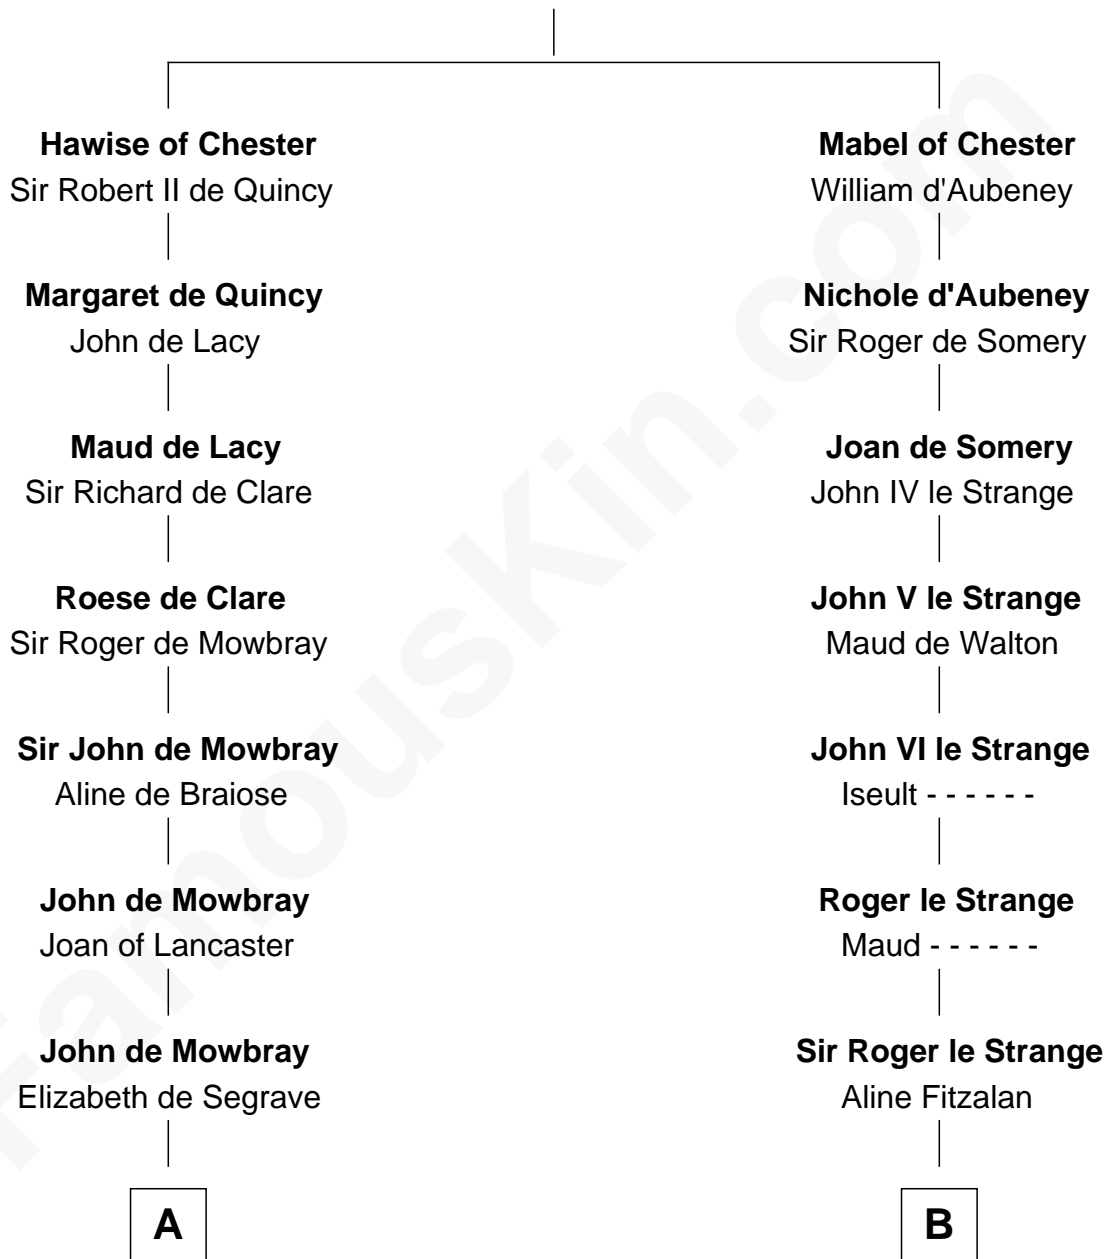

FamousKin.com

Relationship Chart of

Thomas Jefferson

3rd U.S. President and Signer of the Declaration of Independence

12th cousin 8 times removed of

Catherine Parr

6th Wife of King Henry VIII

Bertrade de Montfort

Hugh de Kevelioc

FamousKin.com