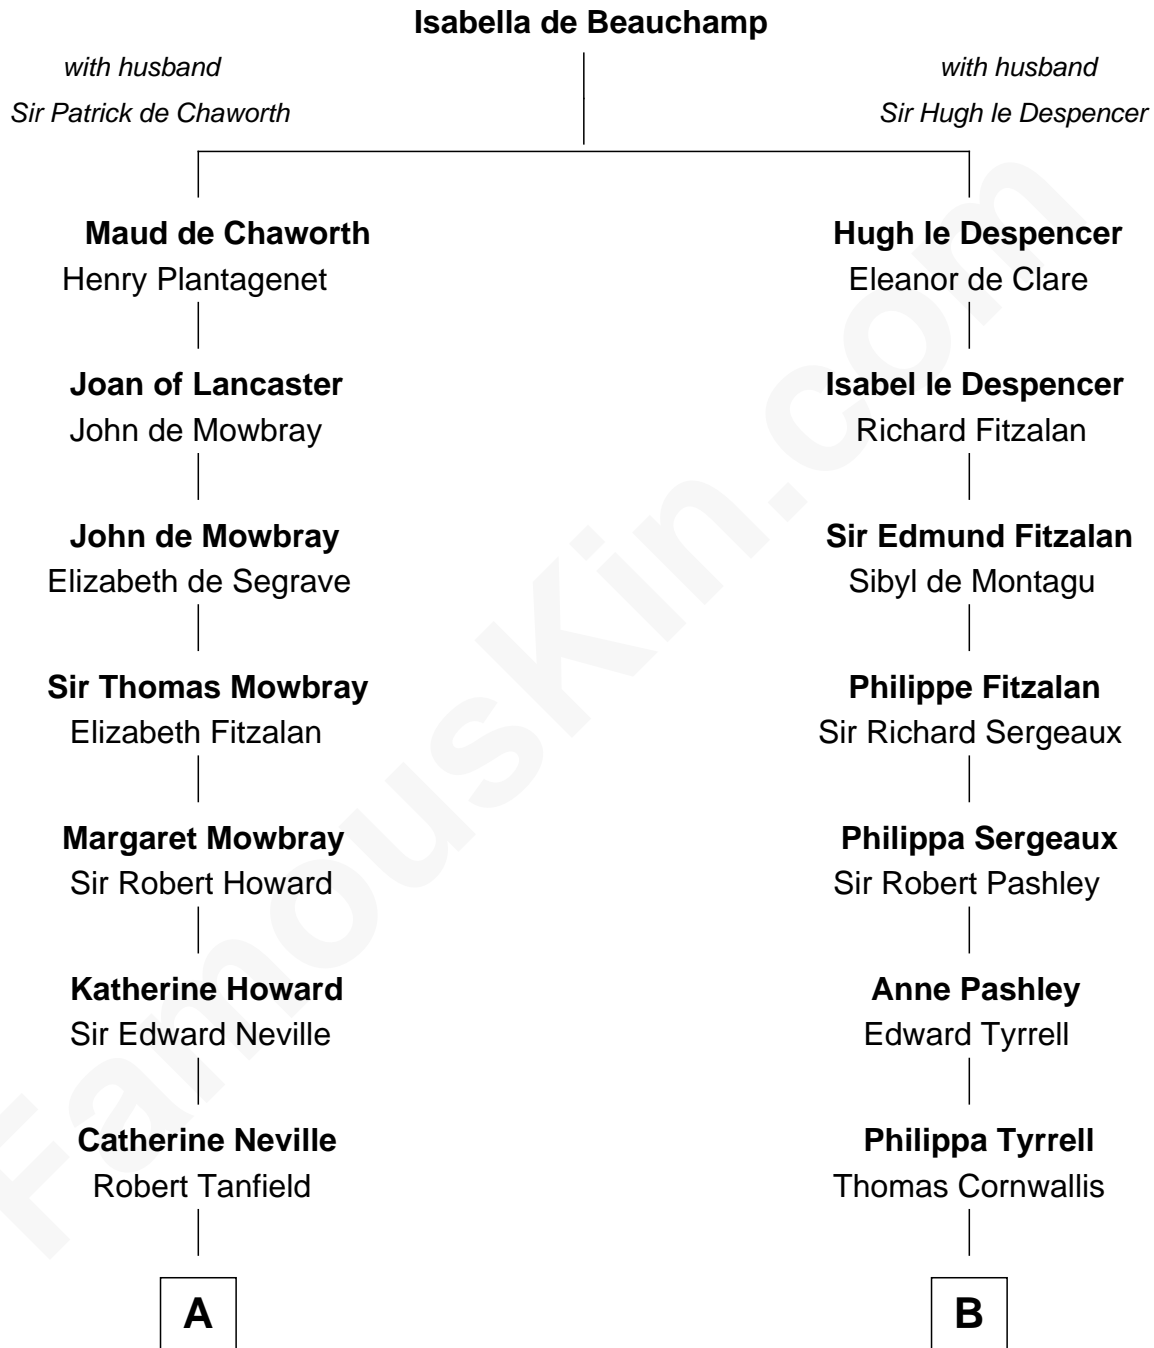

FamousKin.com

Relationship Chart of

Thomas Jefferson

3rd U.S. President and Signer of the Declaration of Independence

16th cousin 3 times removed of

General James Longstreet
Confederate Army - U.S. Civil War

C

—
Hannah FitzRandolph

William Longstreet

—
James Longstreet

Mary Anna Dent

—
General James Longstreet

Confederate Army - U.S. Civil War

FamousKin.com