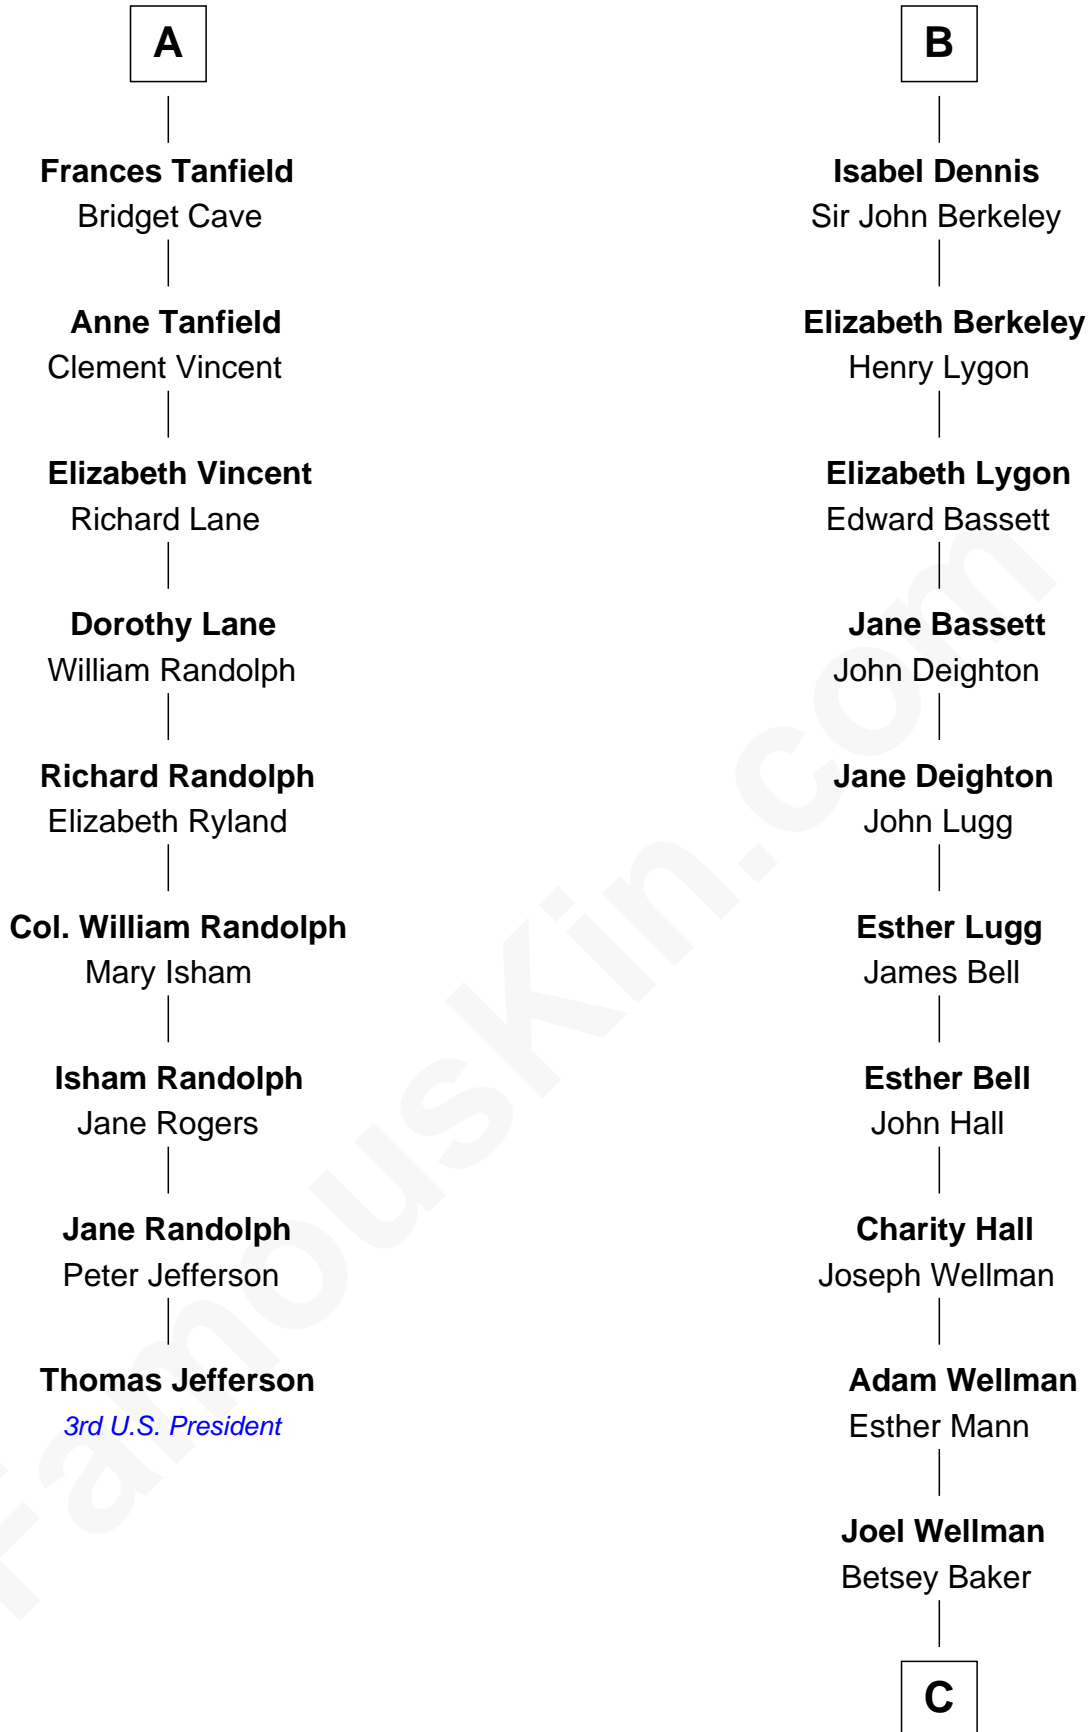

FamousKin.com

Relationship Chart of

Thomas Jefferson

3rd U.S. President and Signer of the Declaration of Independence

15th cousin 4 times removed of

Jack London

Author of "The Call of the Wild"

C

—
Marshall Daniel Wellman

Eleanor Garrett Jones

—
Flora Wellman

William Henry Chaney

—
Jack London

Author of "The Call of the Wild"

FamousKin.com