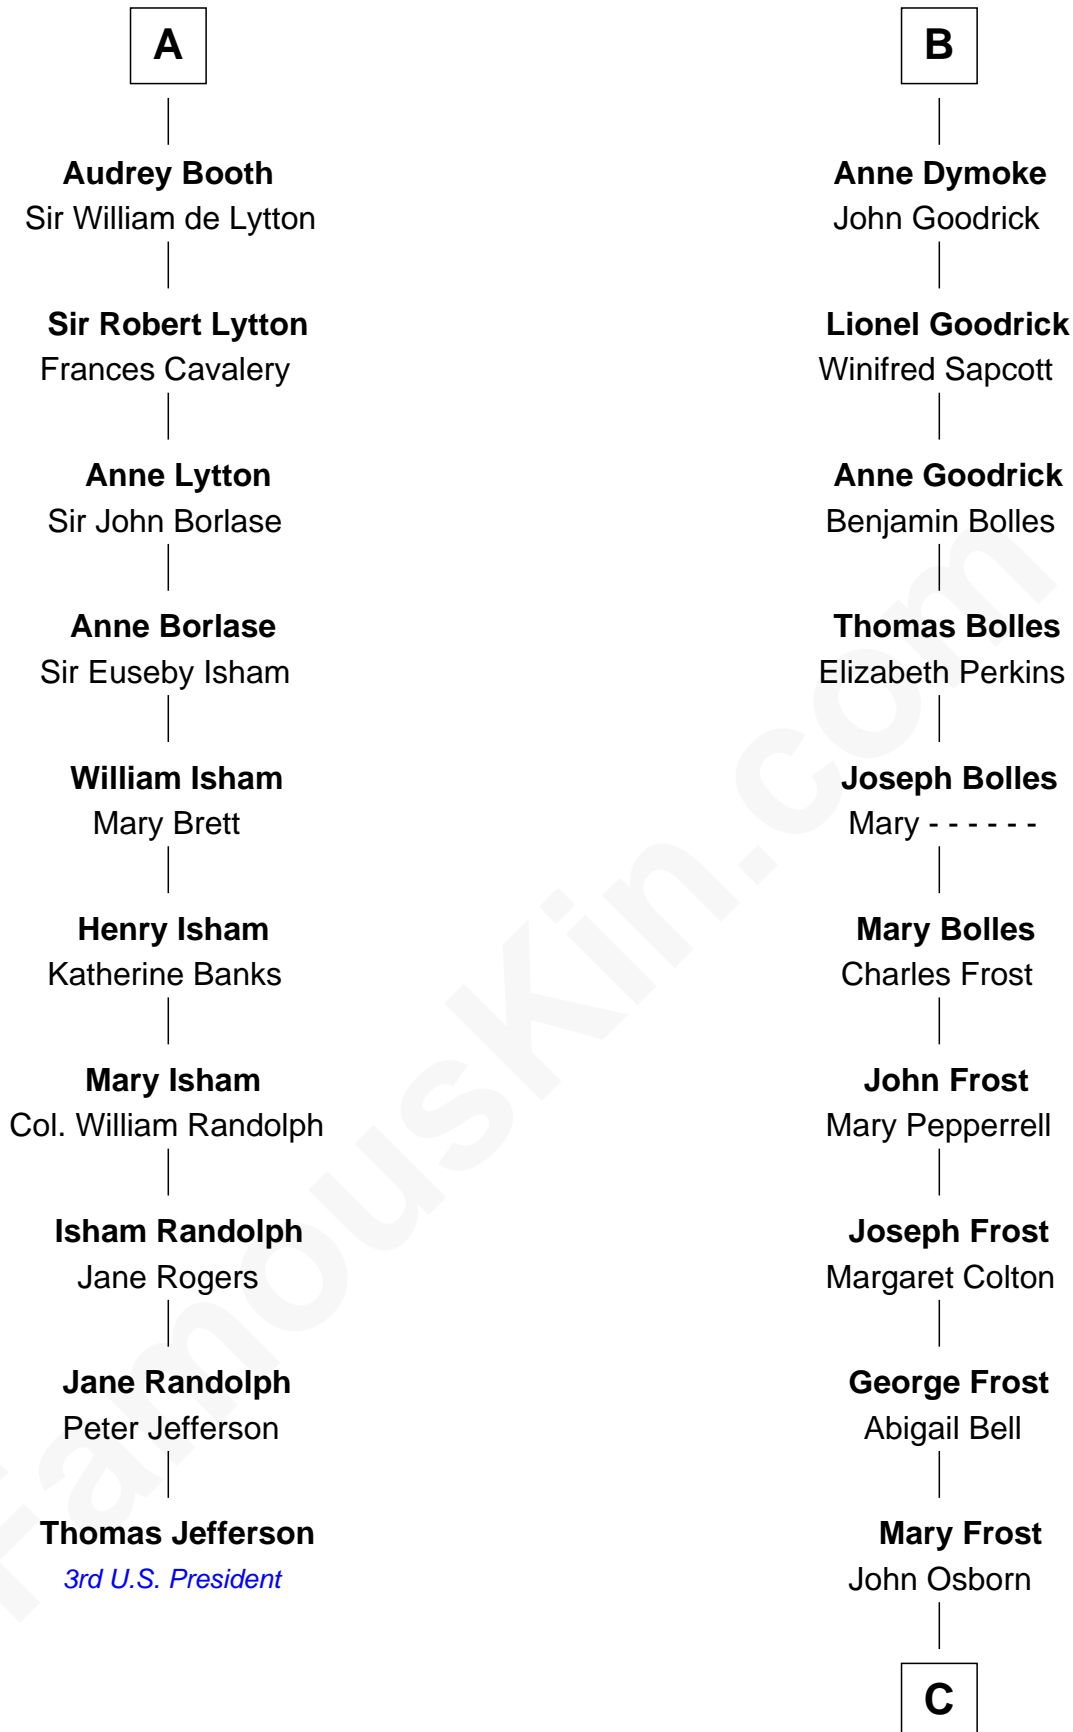

FamousKin.com

Relationship Chart of

Thomas Jefferson

3rd U.S. President and Signer of the Declaration of Independence

16th cousin 5 times removed of

Lucille Ball

TV Actress - "I Love Lucy"

C

Sally Bennet Osborn
Newman Durrell

George Osborn Durrell
Anne Jane Jewell

Nellie Rebecca Durrell
Jasper Clinton Ball

Henry Durrell Ball
Desiree Evelyn Hunt

Lucille Ball
TV Actress - "I Love Lucy"