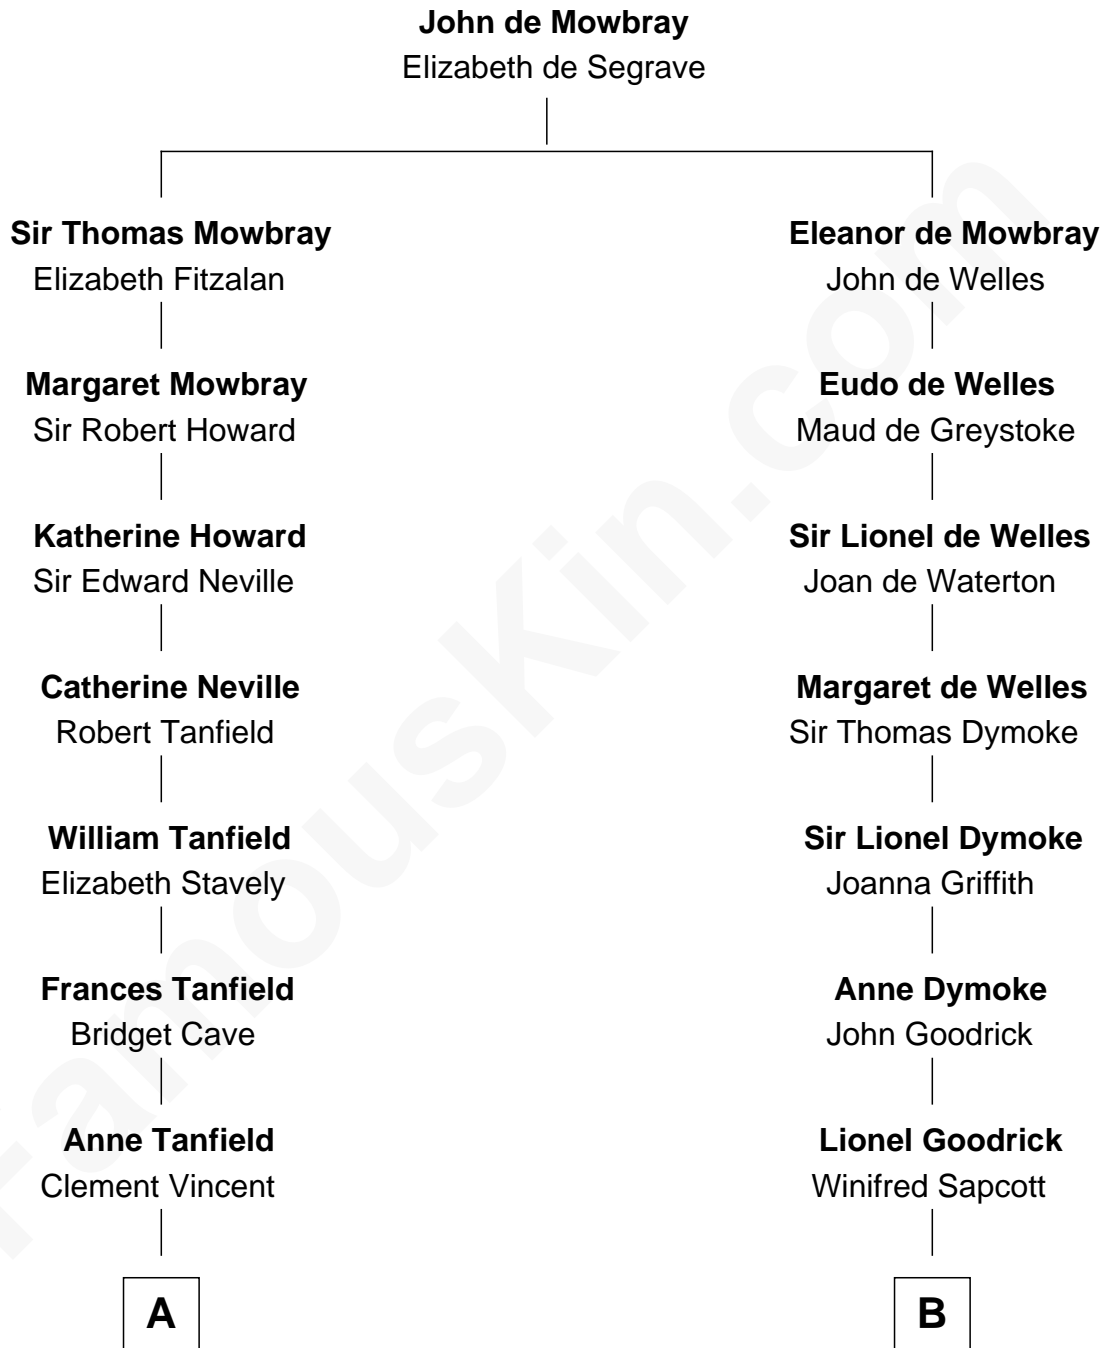

FamousKin.com

Relationship Chart of

Thomas Jefferson

3rd U.S. President and Signer of the Declaration of Independence

13th cousin 6 times removed of

Lucille Ball

TV Actress - "I Love Lucy"

C

Nellie Rebecca Durrell

Jasper Clinton Ball

Henry Durrell Ball

Desiree Evelyn Hunt

Lucille Ball

TV Actress - "I Love Lucy"

FamousKin.com