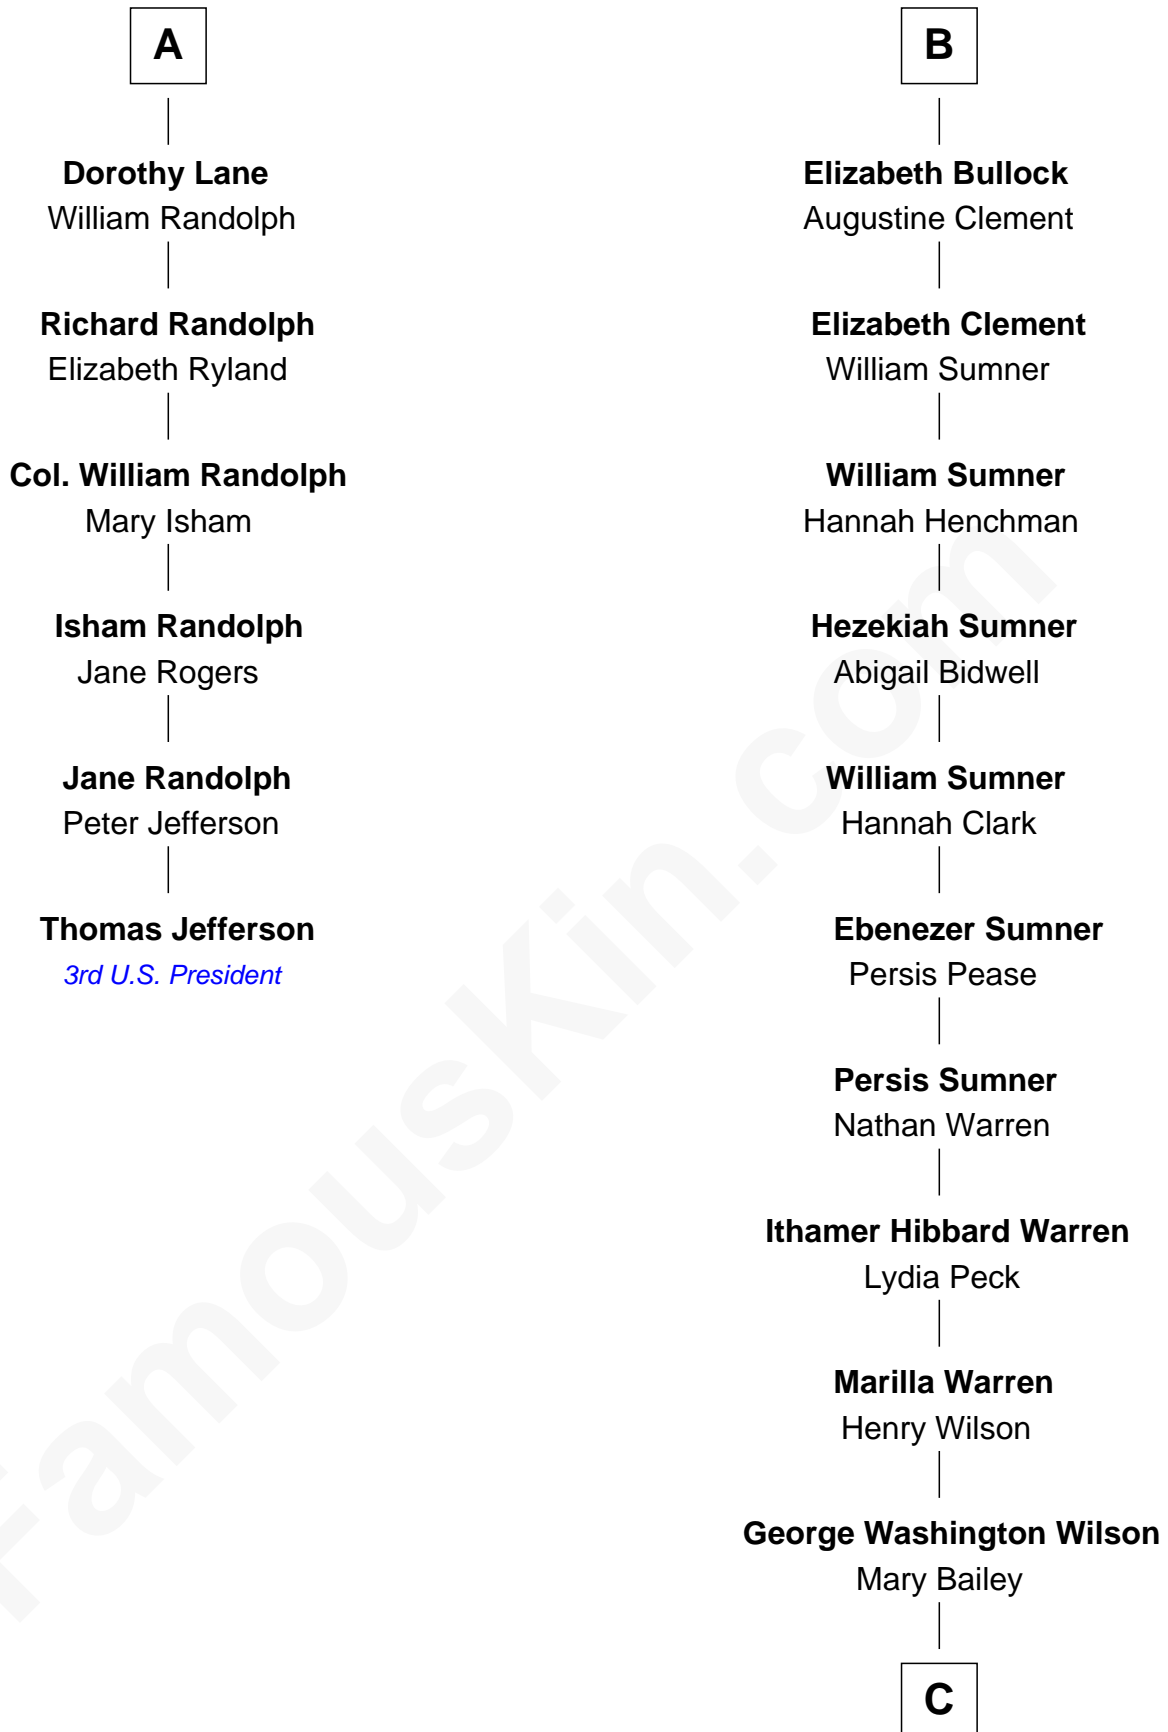

FamousKin.com

Relationship Chart of

Thomas Jefferson

3rd U.S. President and Signer of the Declaration of Independence

12th cousin 8 times removed of

Brian Wilson

Co-Founder of The Beach Boys

Sir John Howard

Joan de Vere
Sir William Norreys

William Tanfield
Elizabeth Stavely

Margaret Norreys
Gilbert Bullock

Frances Tanfield
Bridget Cave

Thomas Bullock
Alice Kingsmill

Anne Tanfield
Clement Vincent

Richard Bullock
Alice Berrington

Elizabeth Vincent
Richard Lane

William Bullock

A

B

C

William Henry Wilson

Alta Lenora Chitwood

William Coral Wilson