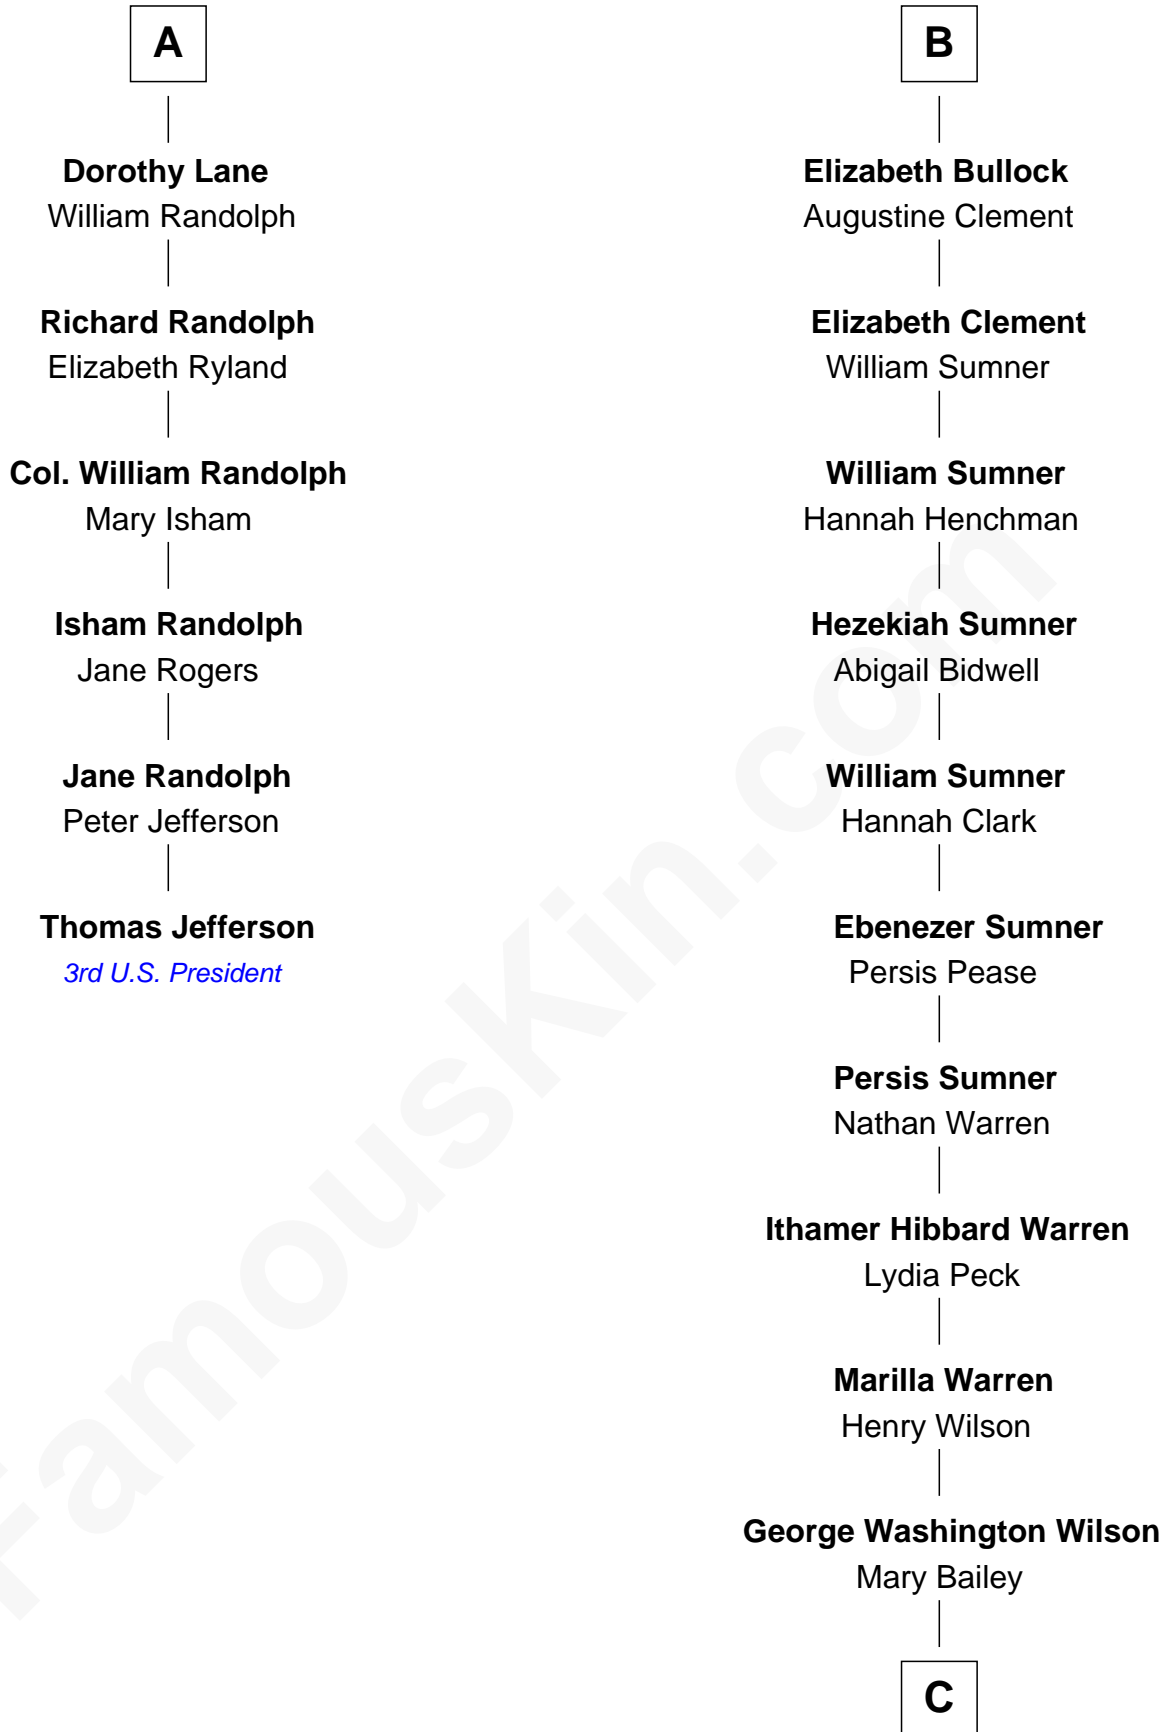

FamousKin.com

Relationship Chart of

Thomas Jefferson

3rd U.S. President and Signer of the Declaration of Independence

12th cousin 8 times removed of

Dennis Wilson

Co-Founder of The Beach Boys

Sir John Howard

Joan de Vere
Sir William Norreys

William Tanfield
Elizabeth Stavely

Margaret Norreys
Gilbert Bullock

Frances Tanfield
Bridget Cave

Thomas Bullock
Alice Kingsmill

Anne Tanfield
Clement Vincent

Richard Bullock
Alice Berrington

Elizabeth Vincent
Richard Lane

William Bullock

A

B

C

—
William Henry Wilson

Alta Lenora Chitwood

—
William Coral Wilson